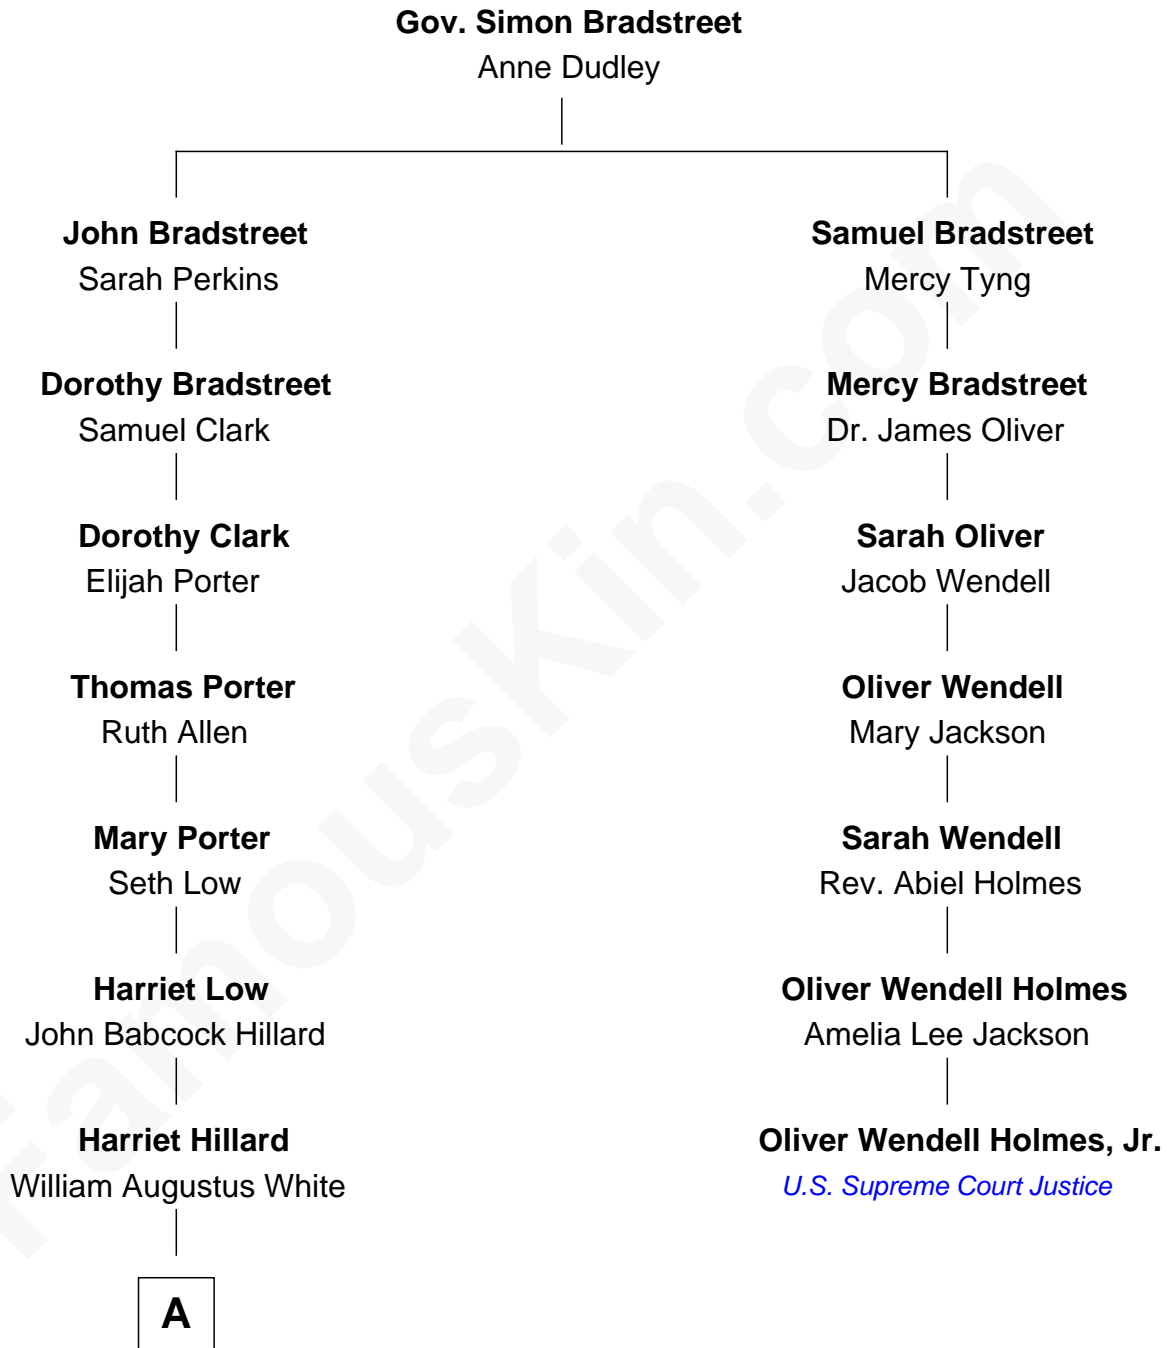

# FamousKin.com

## Relationship Chart of

### Bill Weld

68th Governor of Massachusetts

6th cousin 3 times removed of

**Oliver Wendell Holmes, Jr.**  
U.S. Supreme Court Justice

**A**

—  
**Margaret Low White**

Francis Minot Weld

—  
**David Weld**

Mary Blake Nichols

—  
**Bill Weld**

*68th Governor of Massachusetts*

FamousKin.com