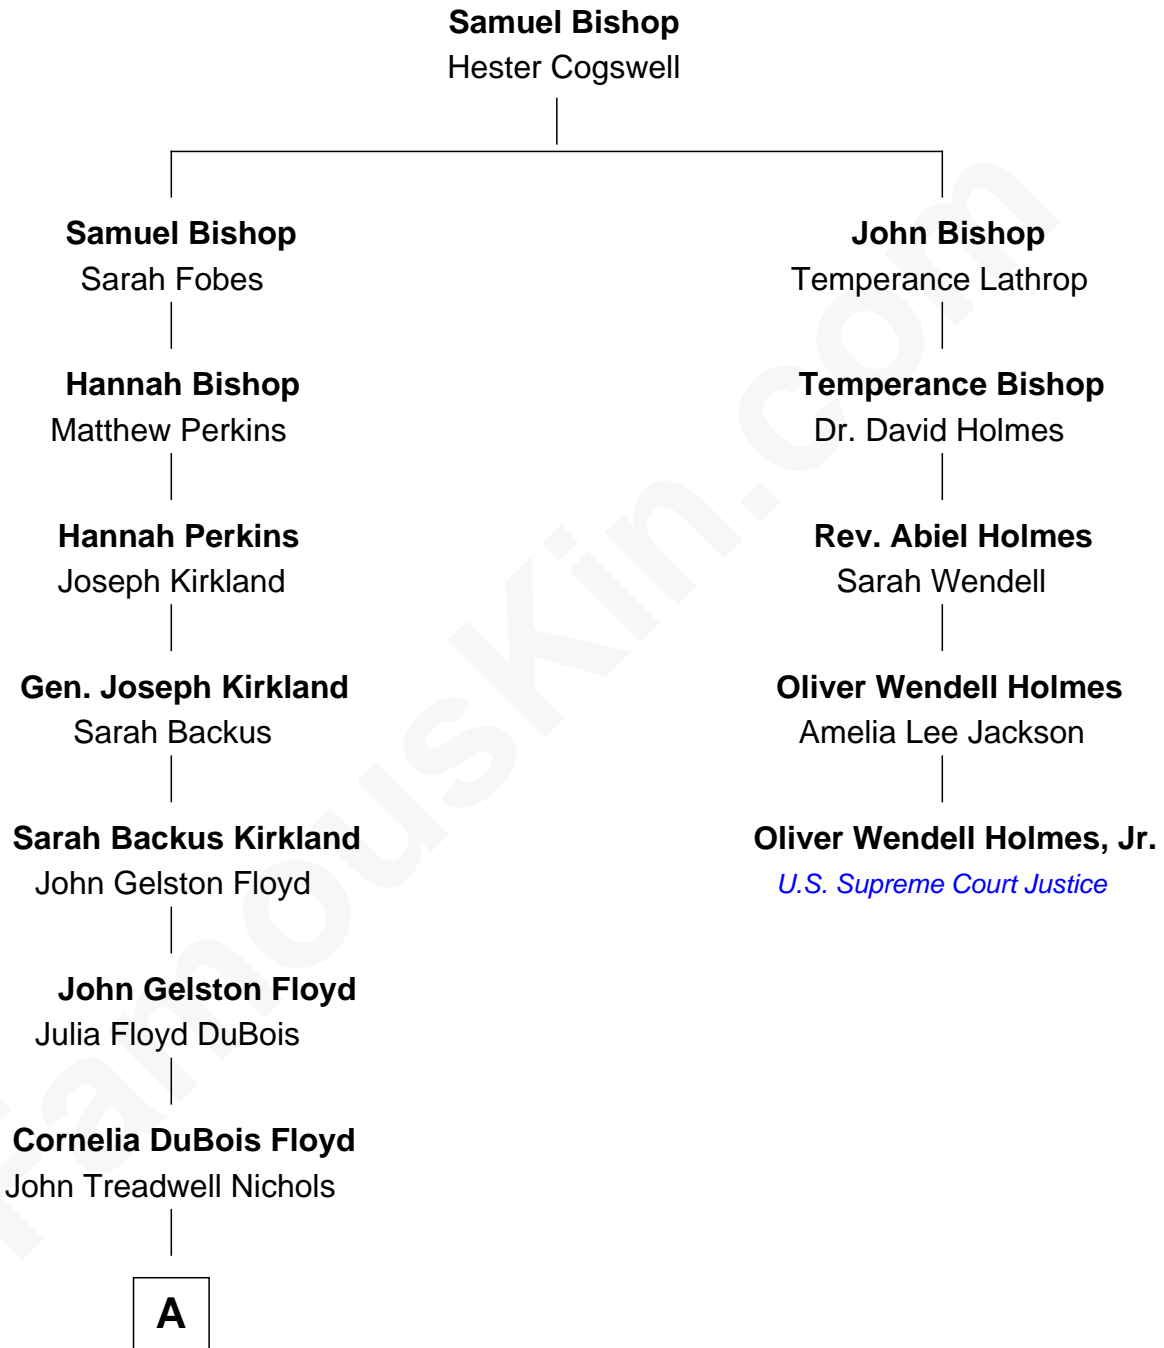

## Relationship Chart of

### Bill Weld

68th Governor of Massachusetts

4th cousin 4 times removed of

**Oliver Wendell Holmes, Jr.**

*U.S. Supreme Court Justice*

**A**

—  
**Mary Blake Nichols**

—  
David Weld

—  
**Bill Weld**

*68th Governor of Massachusetts*

FamousKin.com