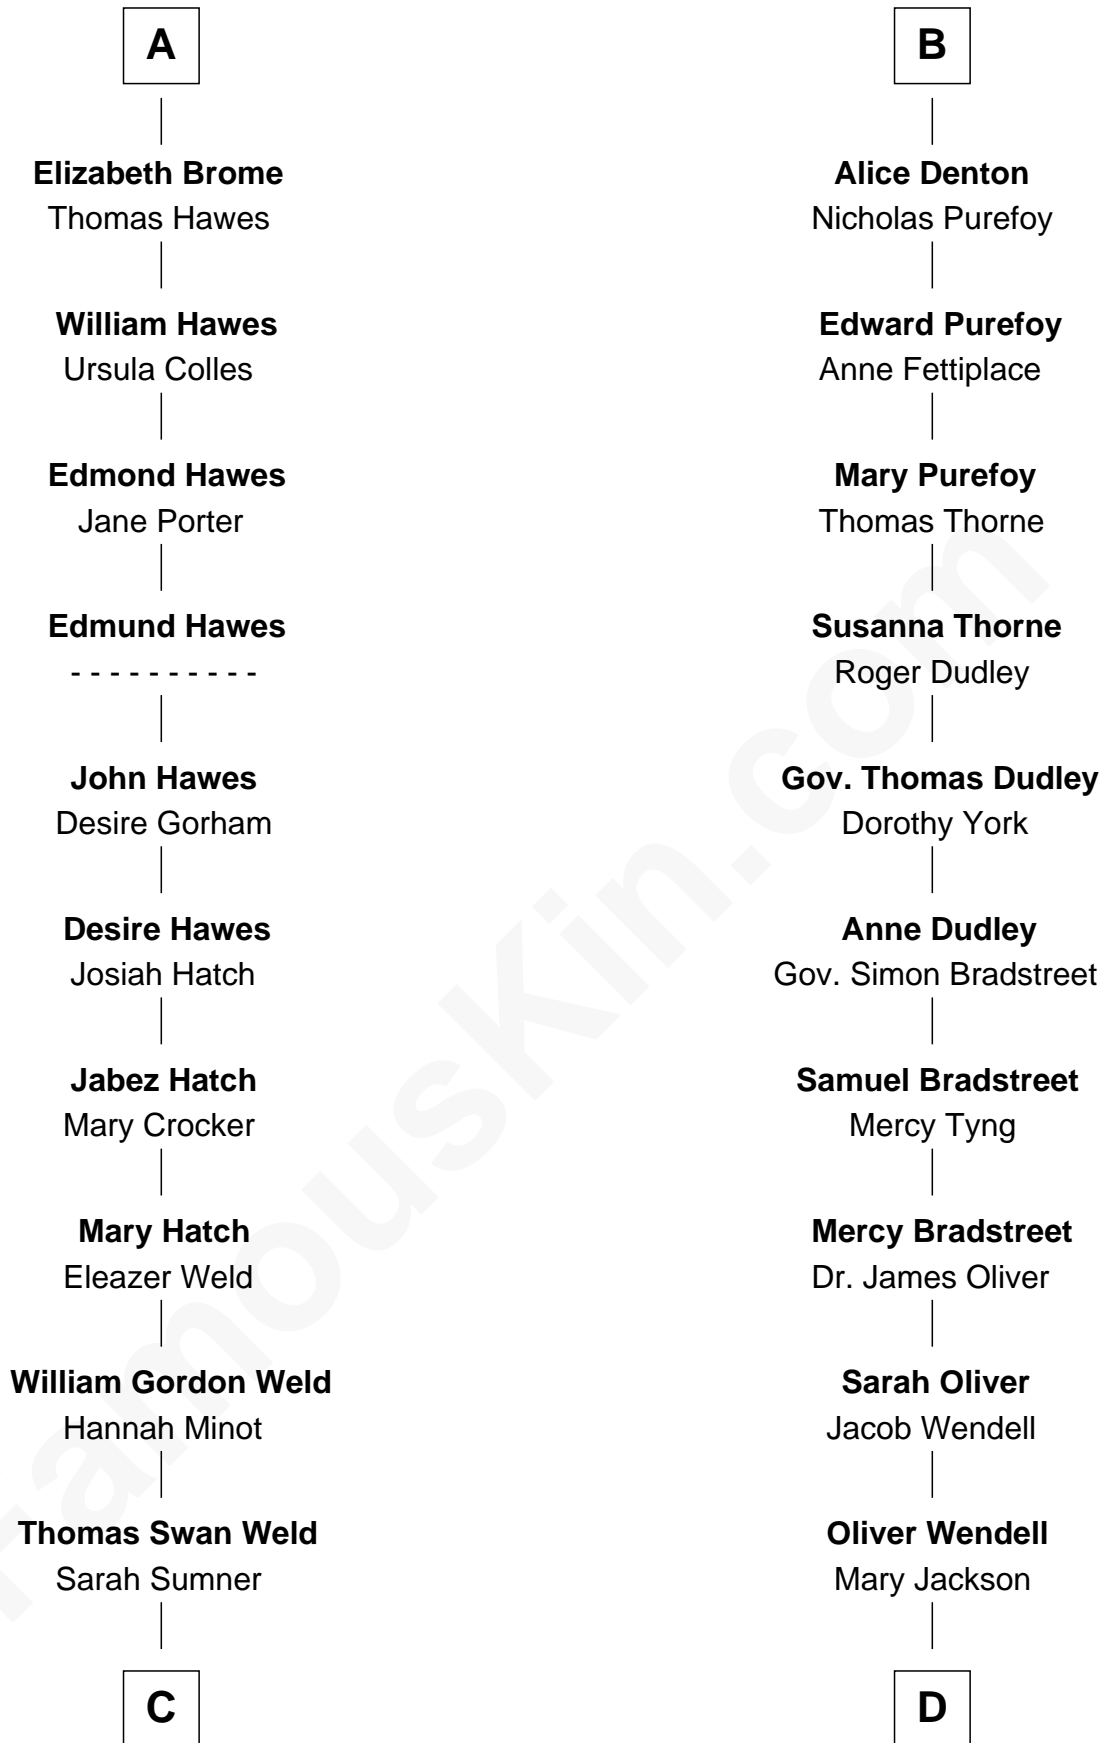

FamousKin.com

Relationship Chart of

Bill Weld

68th Governor of Massachusetts

19th cousin 1 time removed of

Oliver Wendell Holmes, Jr.

U.S. Supreme Court Justice

C

Dr. Francis Minot Weld
Fanny Elizabeth Bartholomew

Francis Minot Weld
Margaret Low White

David Weld
Mary Blake Nichols

Bill Weld
68th Governor of Massachusetts

D

Sarah Wendell
Rev. Abiel Holmes

Oliver Wendell Holmes
Amelia Lee Jackson