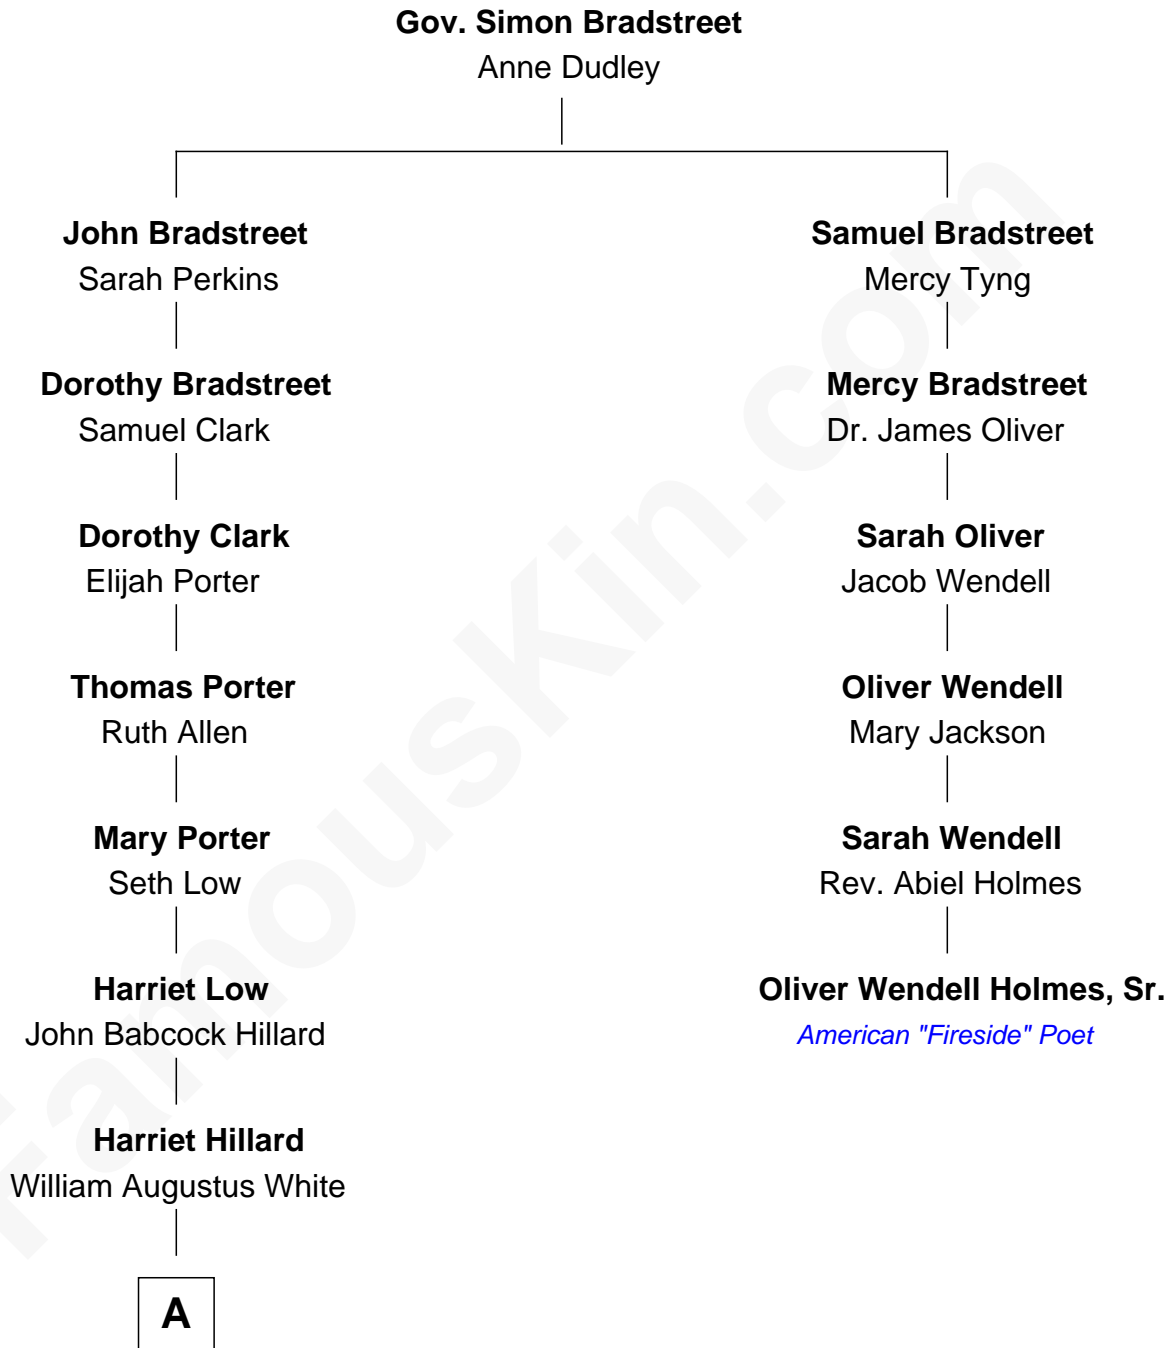

FamousKin.com

Relationship Chart of

Bill Weld

68th Governor of Massachusetts

5th cousin 4 times removed of

Oliver Wendell Holmes, Sr.

American "Fireside" Poet

A

—
Margaret Low White

Francis Minot Weld

—
David Weld

Mary Blake Nichols

—
Bill Weld

68th Governor of Massachusetts

FamousKin.com