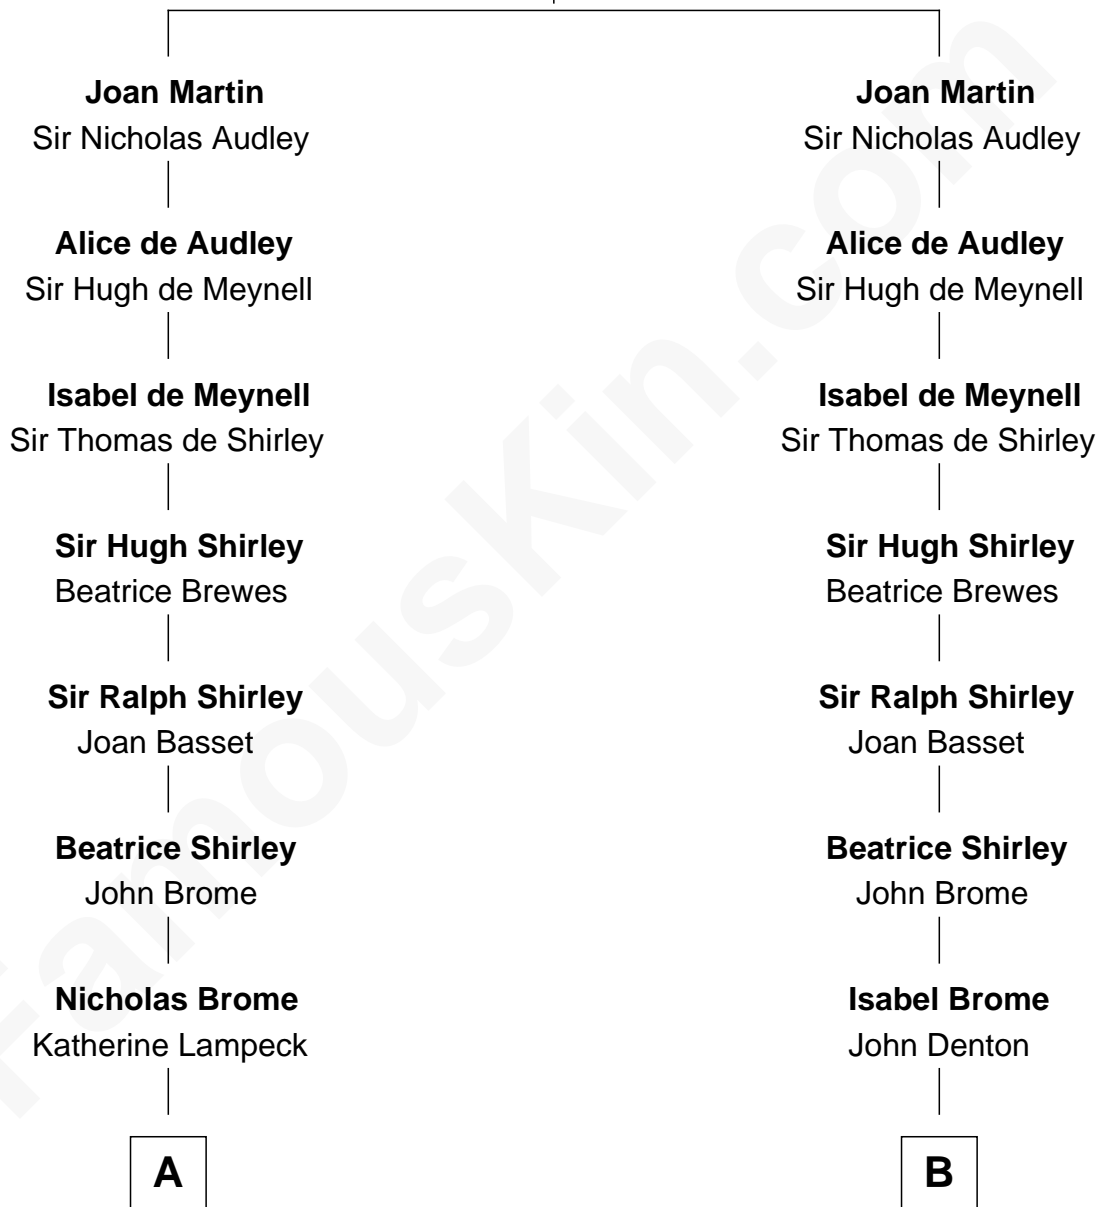

FamousKin.com

Relationship Chart of

Bill Weld

68th Governor of Massachusetts

18th cousin 2 times removed of

Oliver Wendell Holmes, Sr.

American "Fireside" Poet

Sir William Martin
Eleanor FitzReynold

C

Dr. Francis Minot Weld
Fanny Elizabeth Bartholomew

Francis Minot Weld
Margaret Low White

David Weld
Mary Blake Nichols

Bill Weld
68th Governor of Massachusetts

D

Sarah Wendell
Rev. Abiel Holmes

Oliver Wendell Holmes, Sr.
American "Fireside" Poet