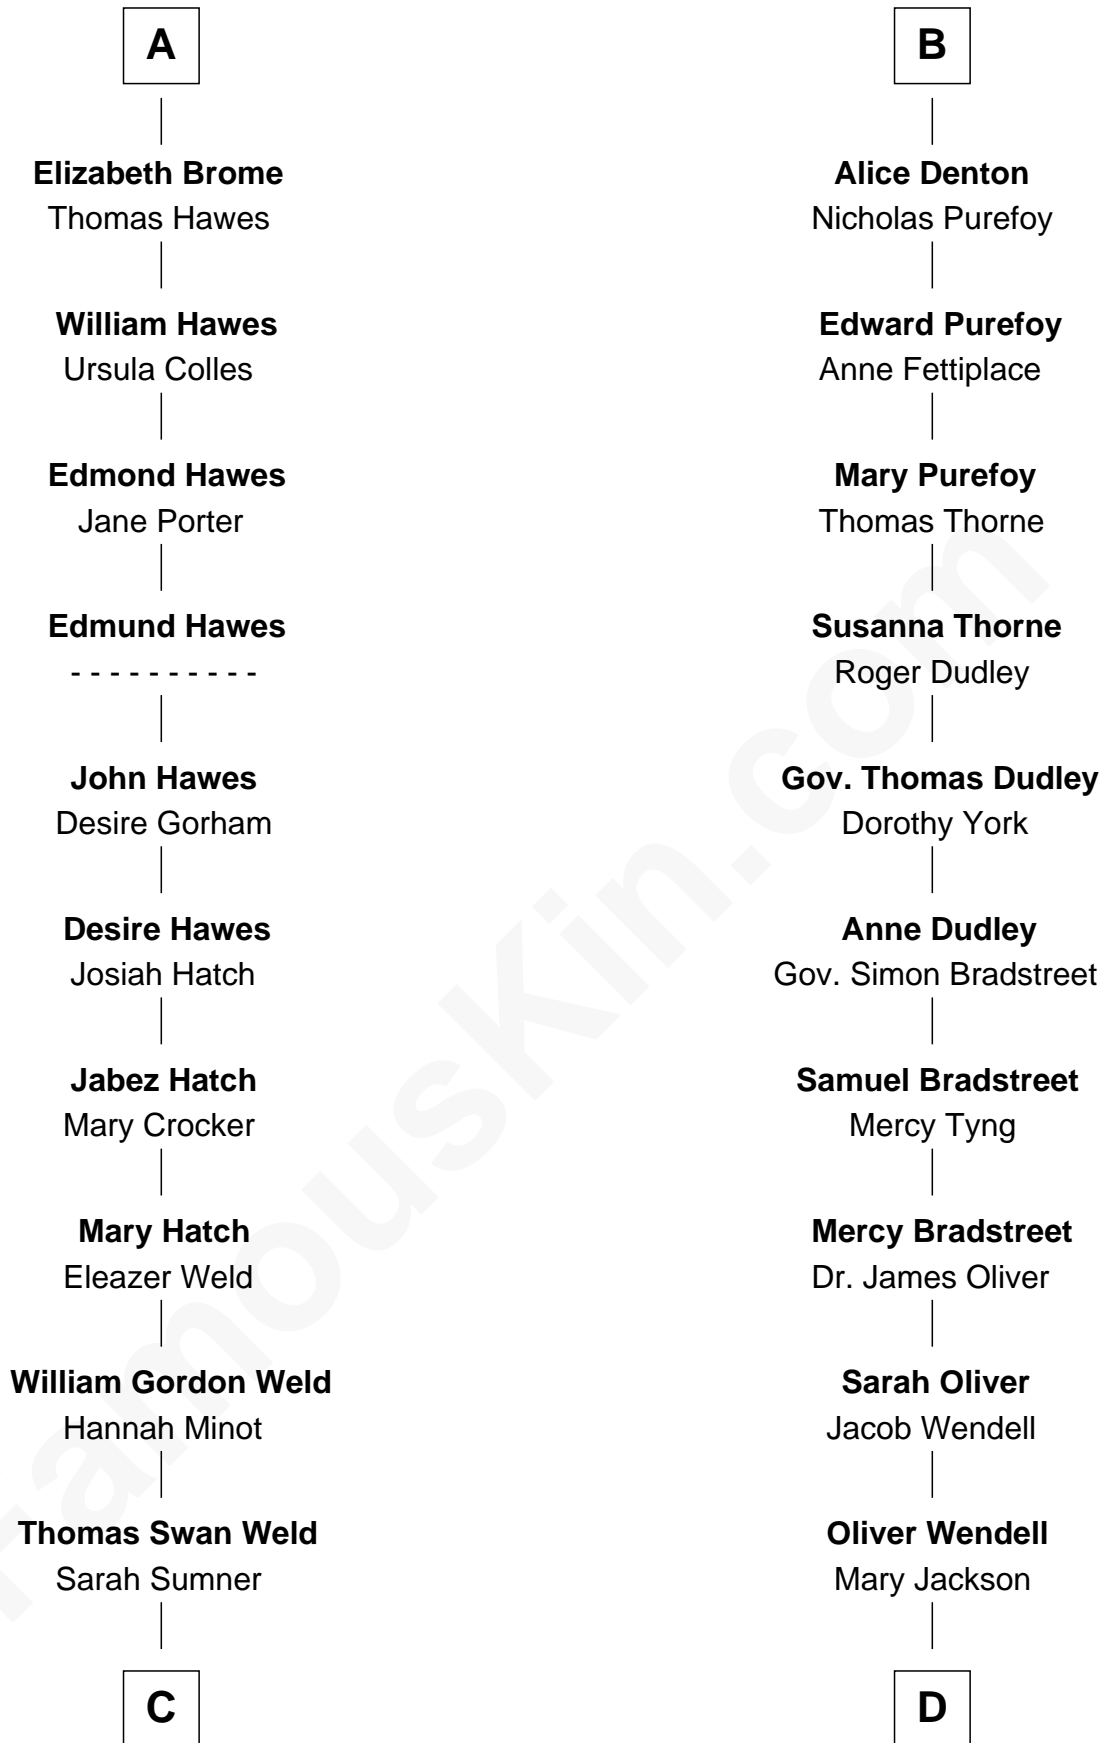

FamousKin.com

Relationship Chart of

Bill Weld

68th Governor of Massachusetts

18th cousin 2 times removed of

Oliver Wendell Holmes, Sr.

American "Fireside" Poet

Sir William Martin
Eleanor FitzReynold

C

Dr. Francis Minot Weld
Fanny Elizabeth Bartholomew

Francis Minot Weld
Margaret Low White

David Weld
Mary Blake Nichols

Bill Weld
68th Governor of Massachusetts

D

Sarah Wendell
Rev. Abiel Holmes

Oliver Wendell Holmes, Sr.
American "Fireside" Poet