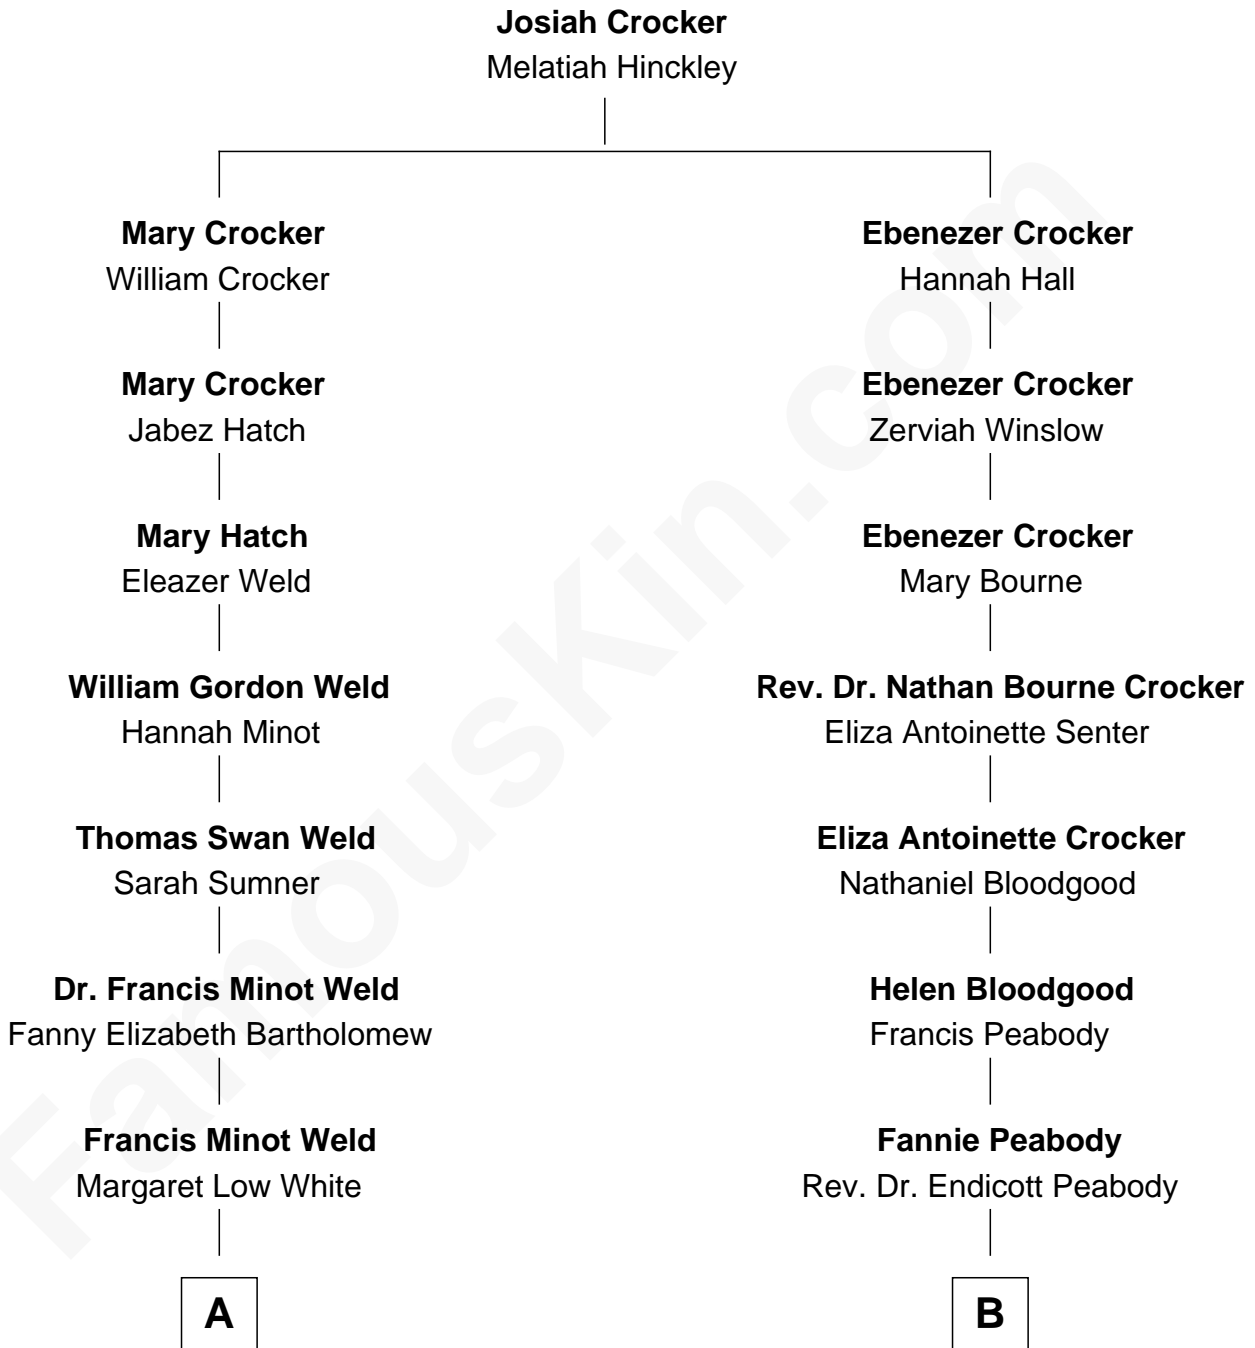

FamousKin.com Relationship Chart of

Bill Weld

68th Governor of Massachusetts

8th cousin of

Endicott Peabody

62nd Governor of Massachusetts

FamousKin.com