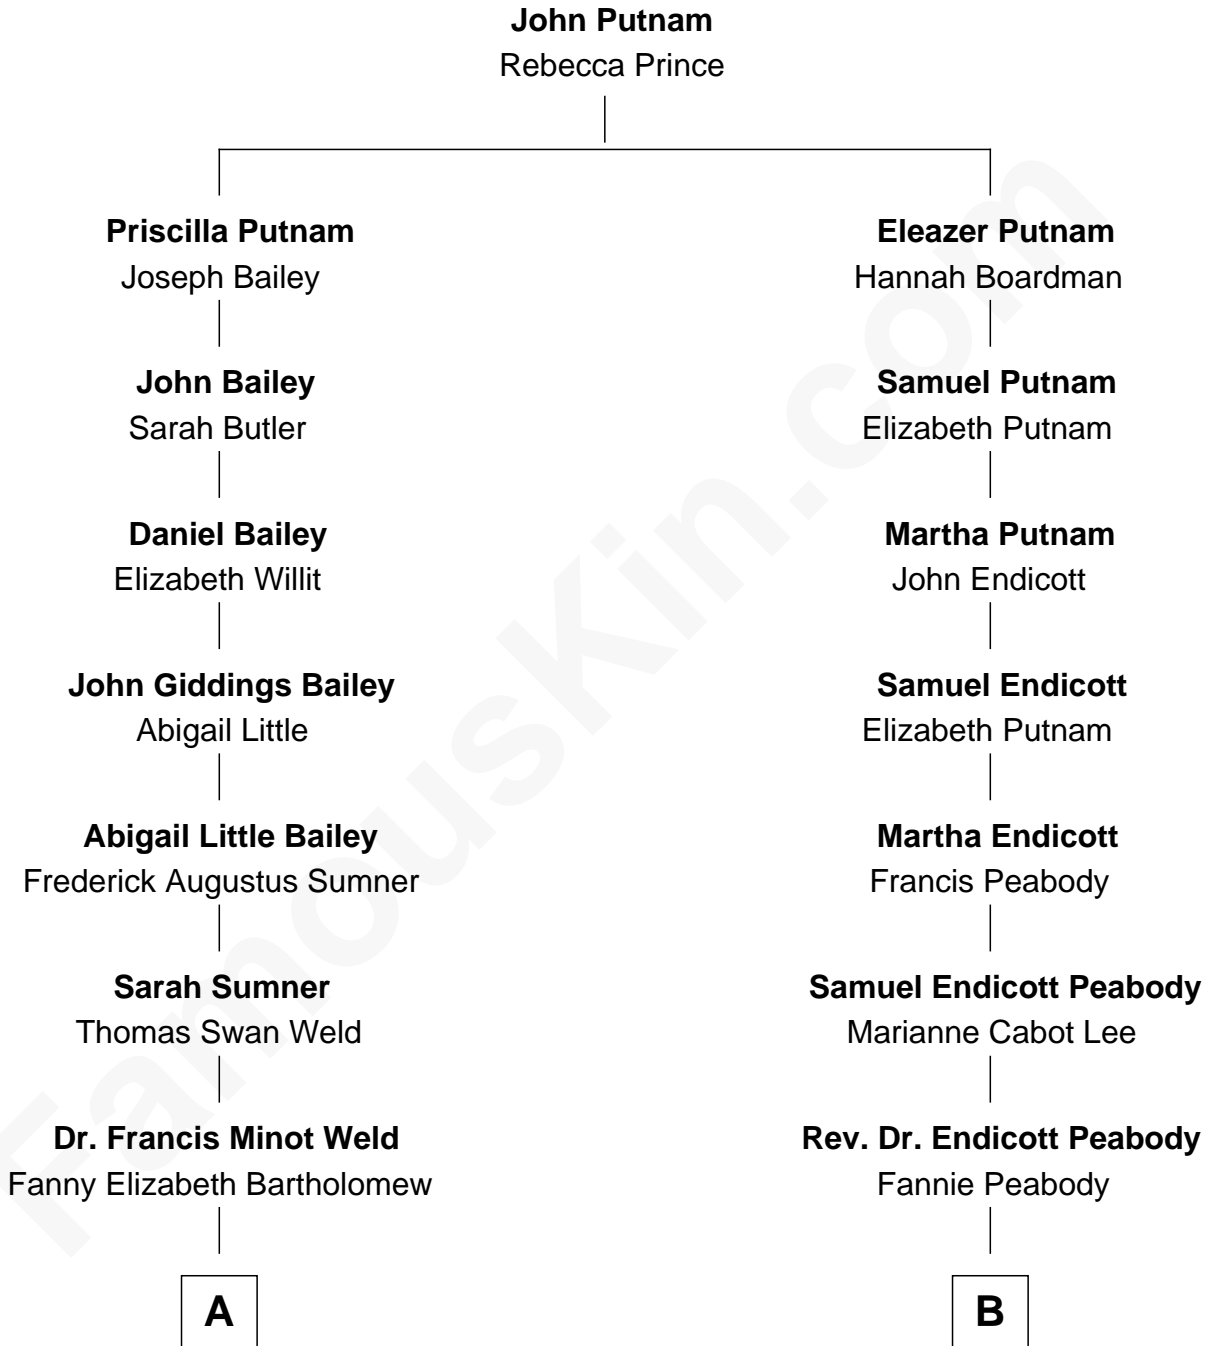

FamousKin.com Relationship Chart of

Bill Weld

68th Governor of Massachusetts

8th cousin 1 time removed of

Endicott Peabody

62nd Governor of Massachusetts

FamousKin.com