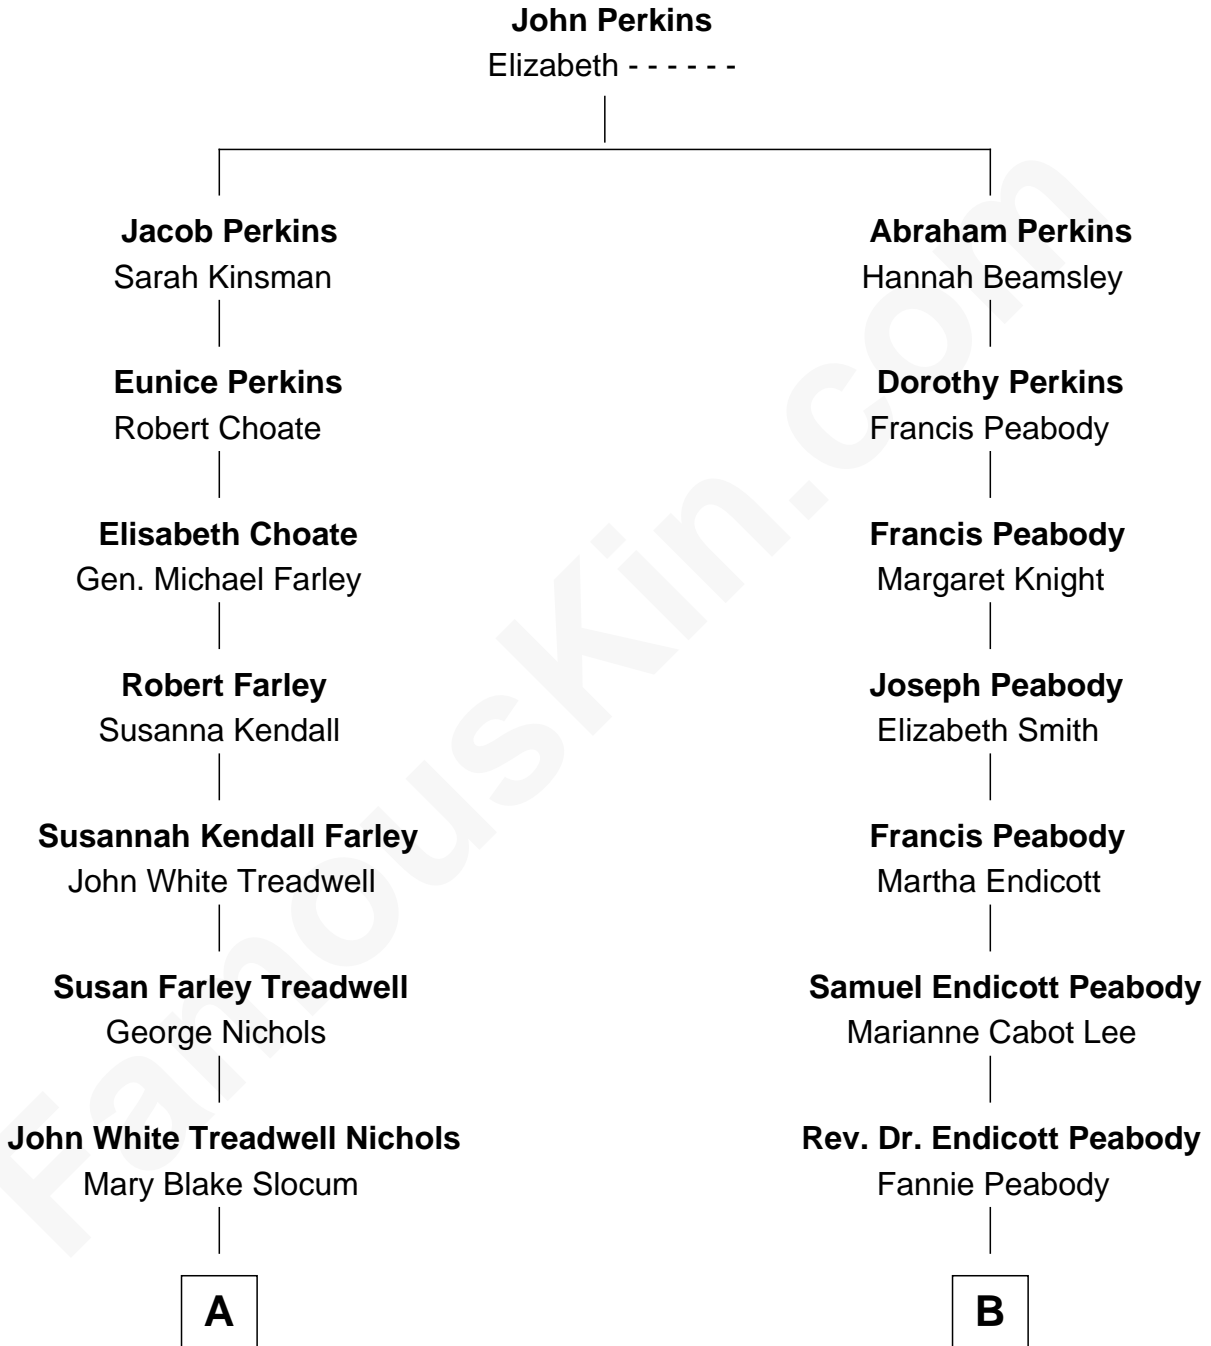

FamousKin.com

Relationship Chart of

Bill Weld

68th Governor of Massachusetts

8th cousin 1 time removed of

Endicott Peabody

62nd Governor of Massachusetts

FamousKin.com