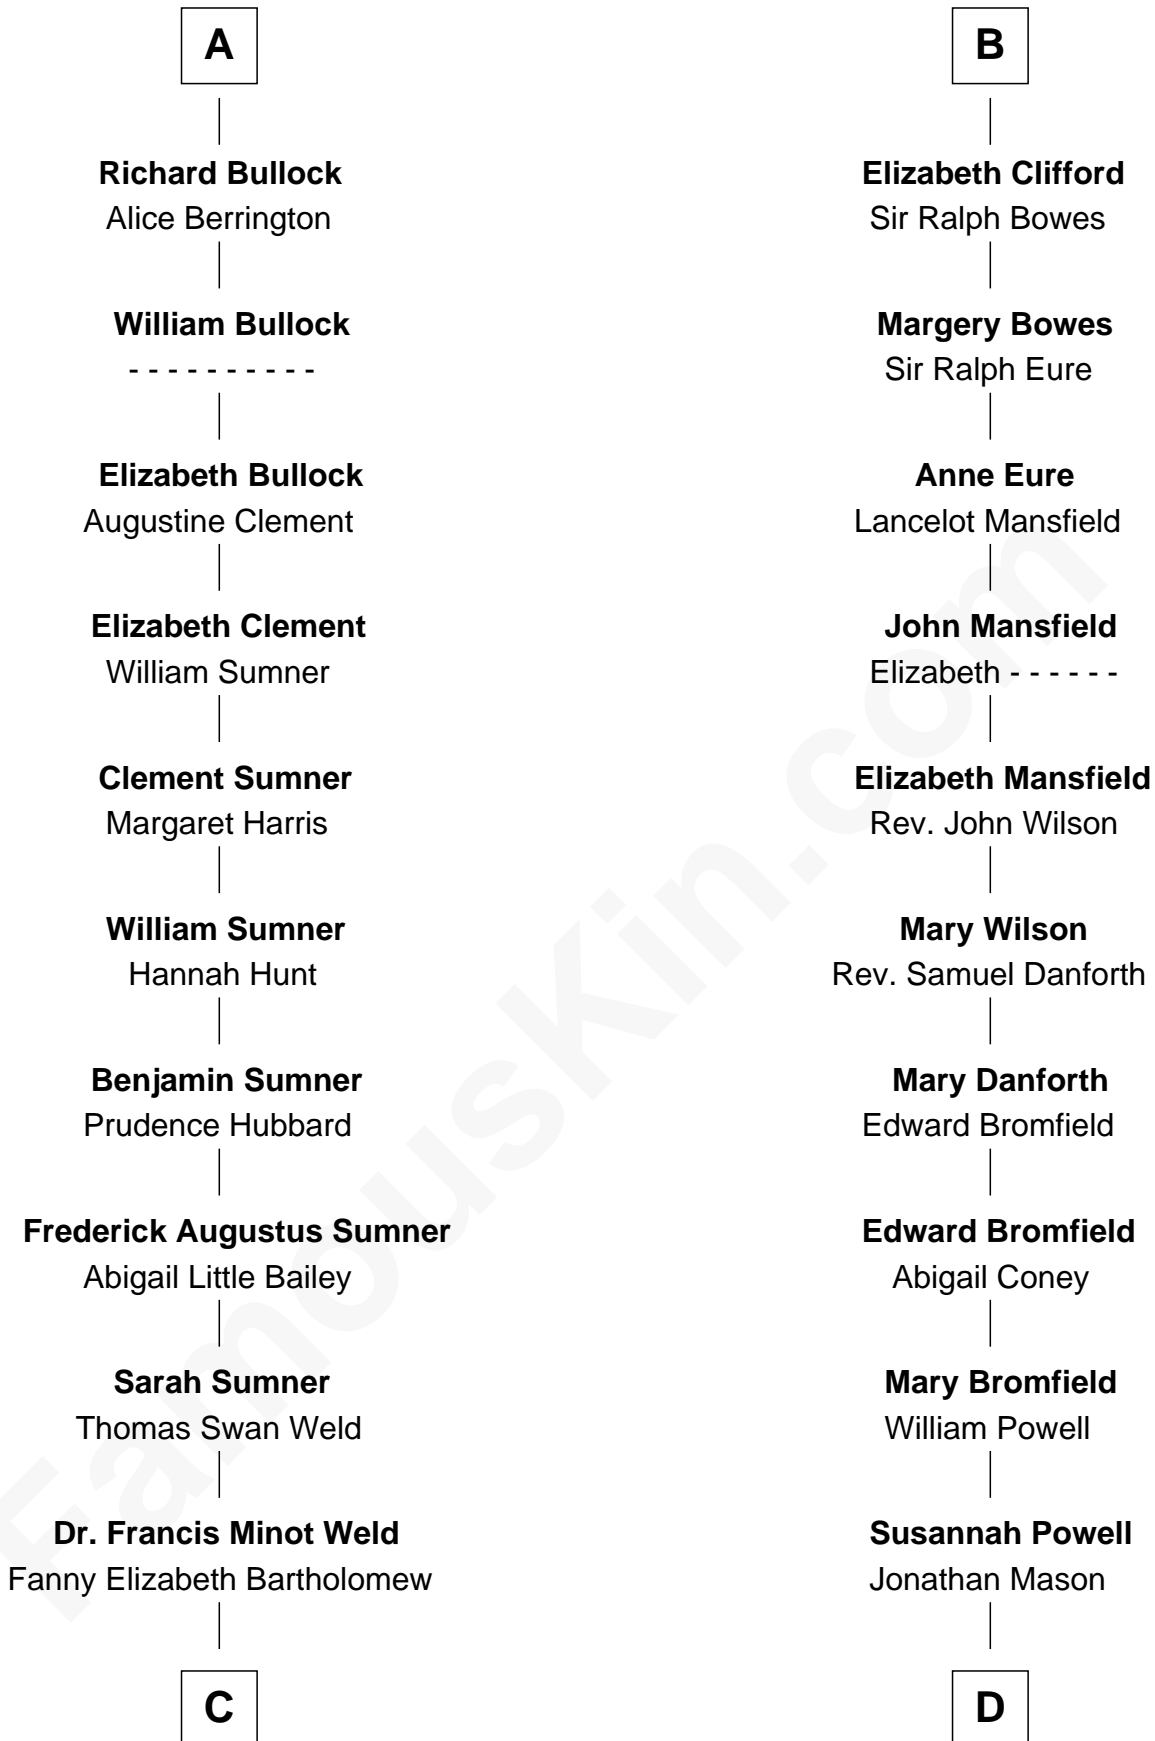

FamousKin.com

Relationship Chart of

Bill Weld

68th Governor of Massachusetts
 19th cousin 2 times removed of

Endicott Peabody
 62nd Governor of Massachusetts

C

Francis Minot Weld
Margaret Low White

David Weld
Mary Blake Nichols

Bill Weld
68th Governor of Massachusetts

D

Mary Bromfield Mason
Samuel Parkman

Dr. Samuel Parkman
Mary Eliot Dwight

Henry Parkman
Mary Frances Parker

Mary Elizabeth Parkman
Rt. Rev. Malcolm Endicott Peabody

Endicott Peabody
62nd Governor of Massachusetts