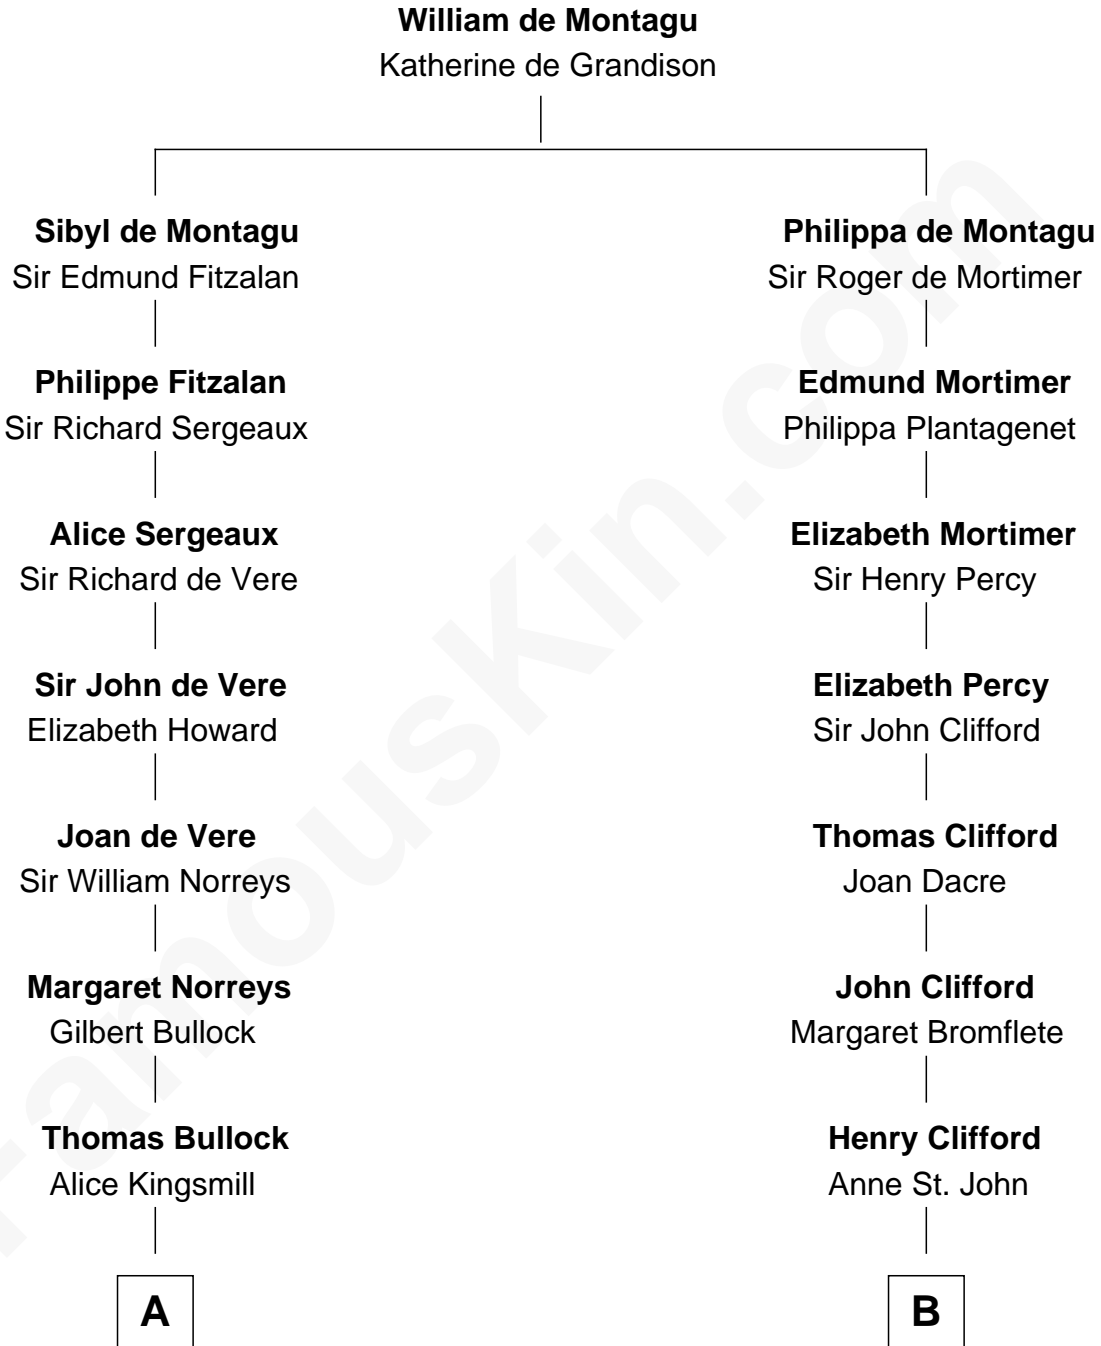

FamousKin.com

Relationship Chart of

Bill Weld

68th Governor of Massachusetts
 19th cousin 2 times removed of

Endicott Peabody
 62nd Governor of Massachusetts

C

Francis Minot Weld
Margaret Low White

David Weld
Mary Blake Nichols