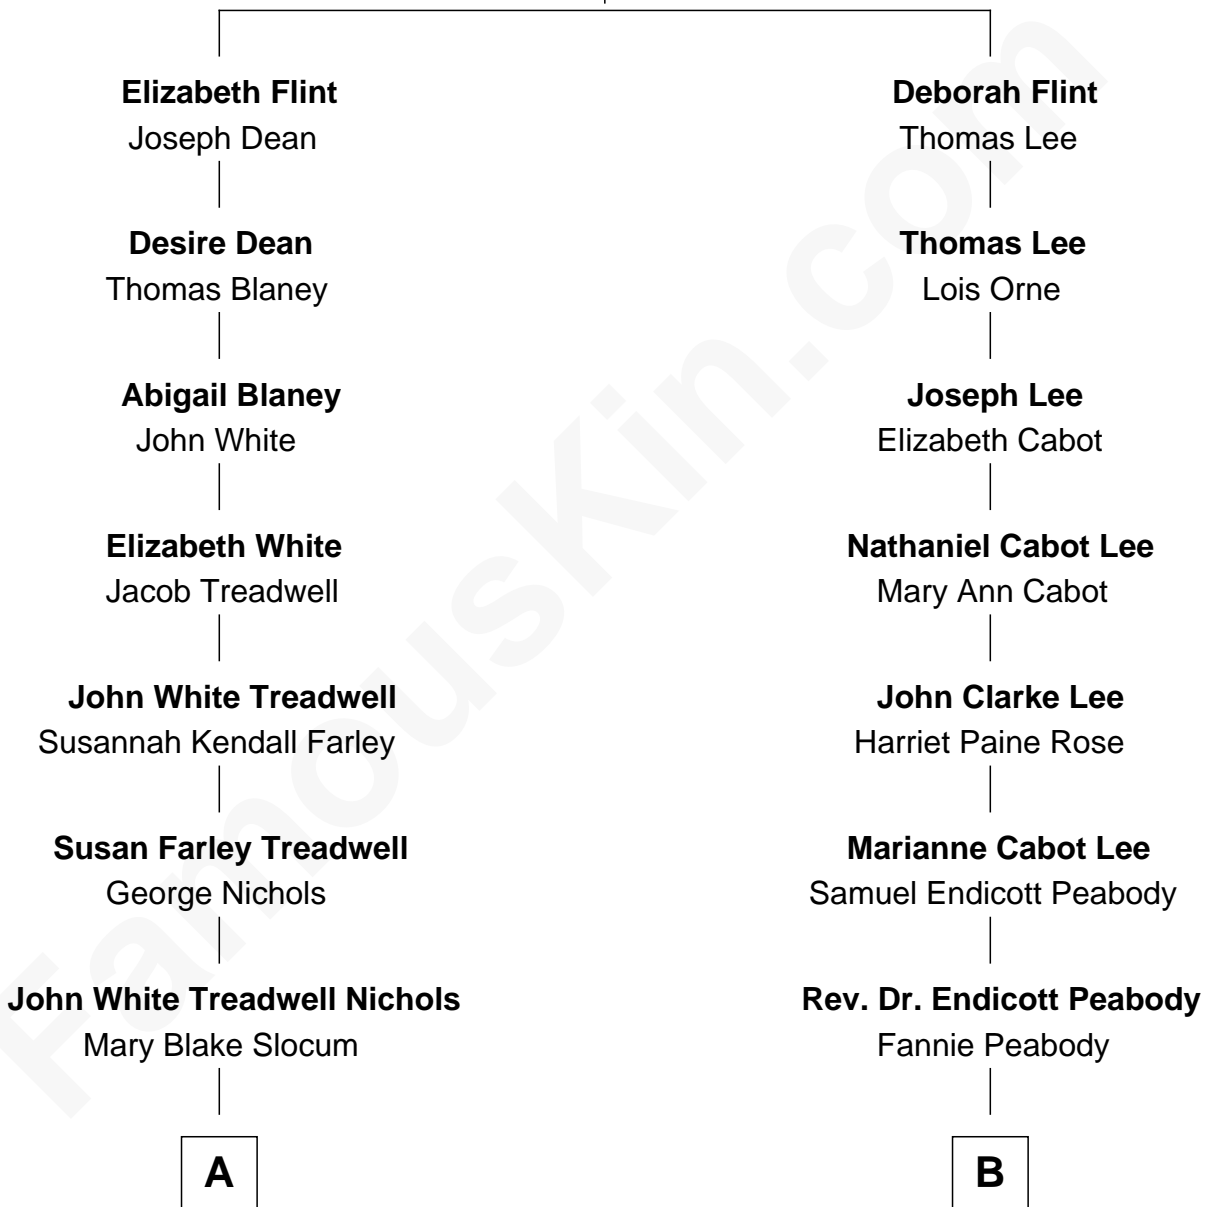

FamousKin.com Relationship Chart of

Bill Weld

68th Governor of Massachusetts

8th cousin 1 time removed of

Endicott Peabody

62nd Governor of Massachusetts

Edward Flint
Elizabeth Hart

FamousKin.com