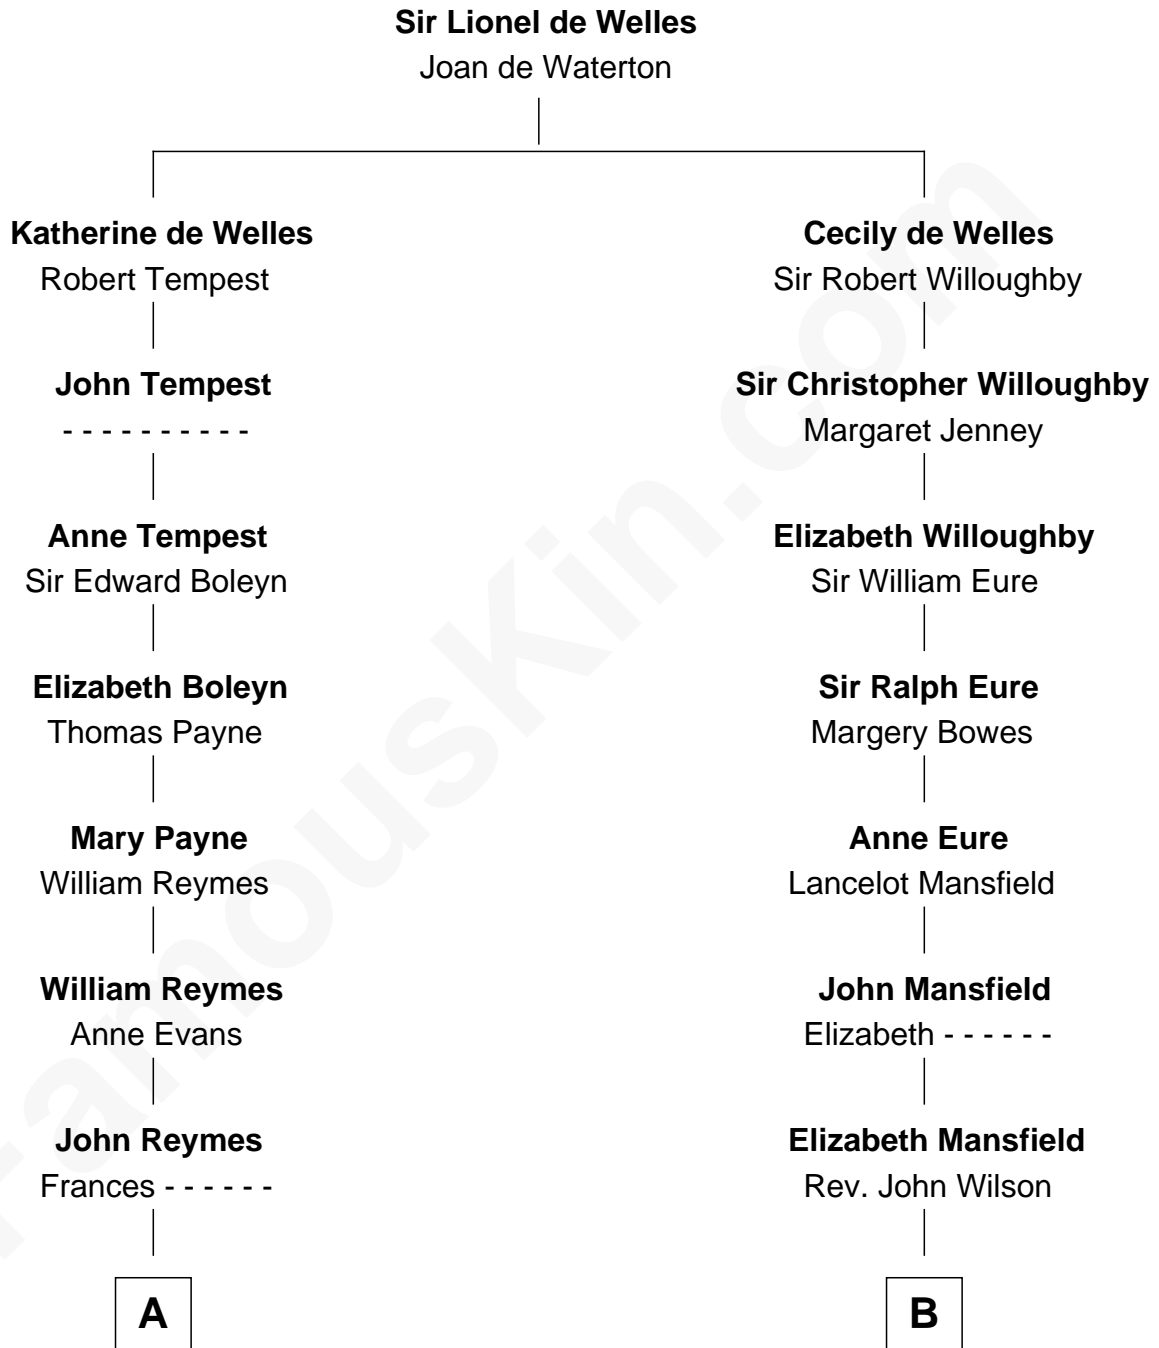

## Relationship Chart of

### Bill Weld

68th Governor of Massachusetts

16th cousin 1 time removed of

**Endicott Peabody**

62nd Governor of Massachusetts

Bill Weld photo by [Marc Nozell](#) ([CC BY-SA 2.0](#))