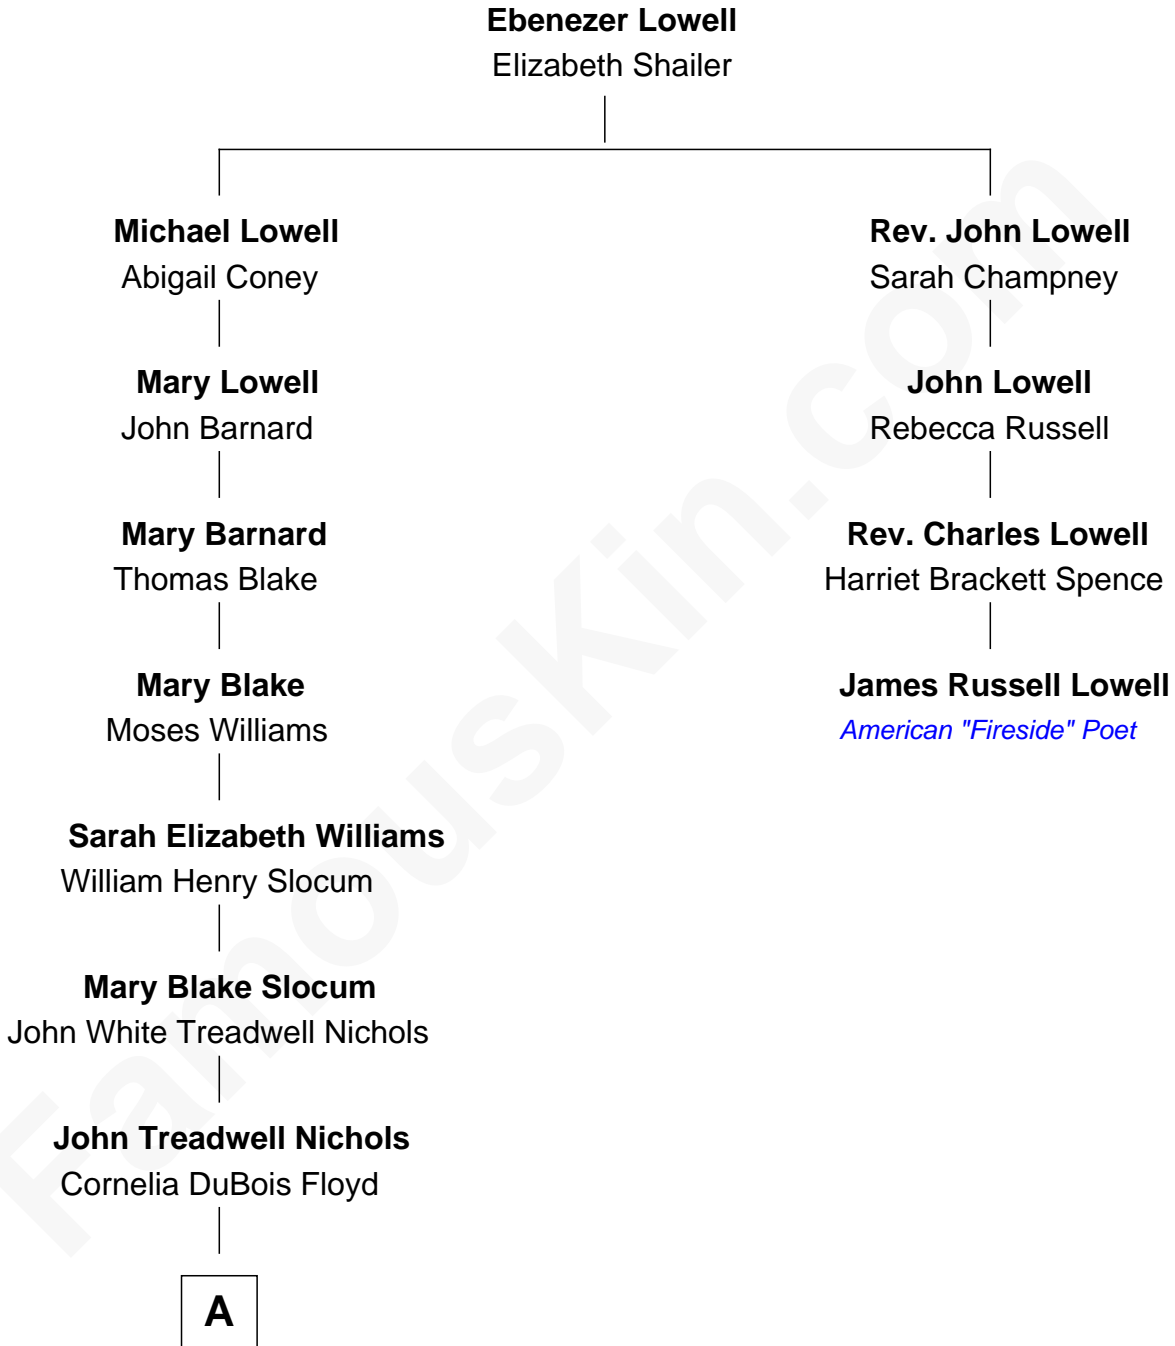

FamousKin.com

Relationship Chart of

Bill Weld

68th Governor of Massachusetts

3rd cousin 5 times removed of

James Russell Lowell

American "Fireside" Poet

A

|
Mary Blake Nichols

David Weld

|
Bill Weld

68th Governor of Massachusetts

FamousKin.com