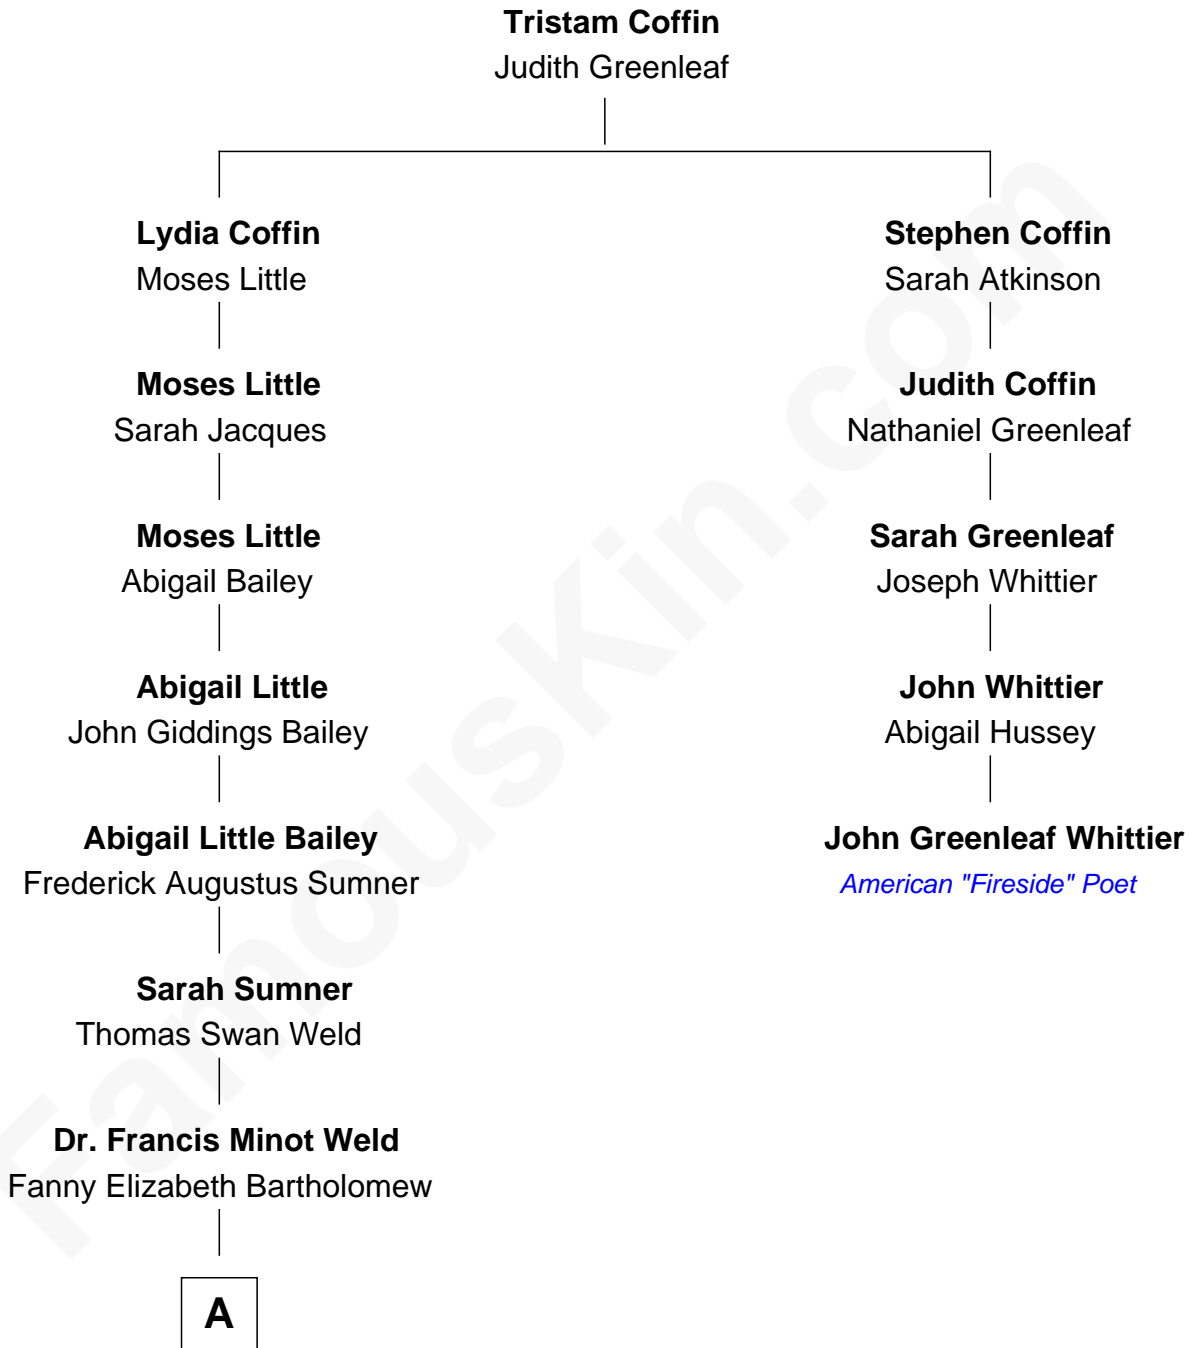

FamousKin.com Relationship Chart of

Bill Weld

68th Governor of Massachusetts

4th cousin 5 times removed of

John Greenleaf Whittier

American "Fireside" Poet

A

—
Francis Minot Weld
Margaret Low White

—
David Weld
Mary Blake Nichols

—
Bill Weld
68th Governor of Massachusetts

FamousKin.com