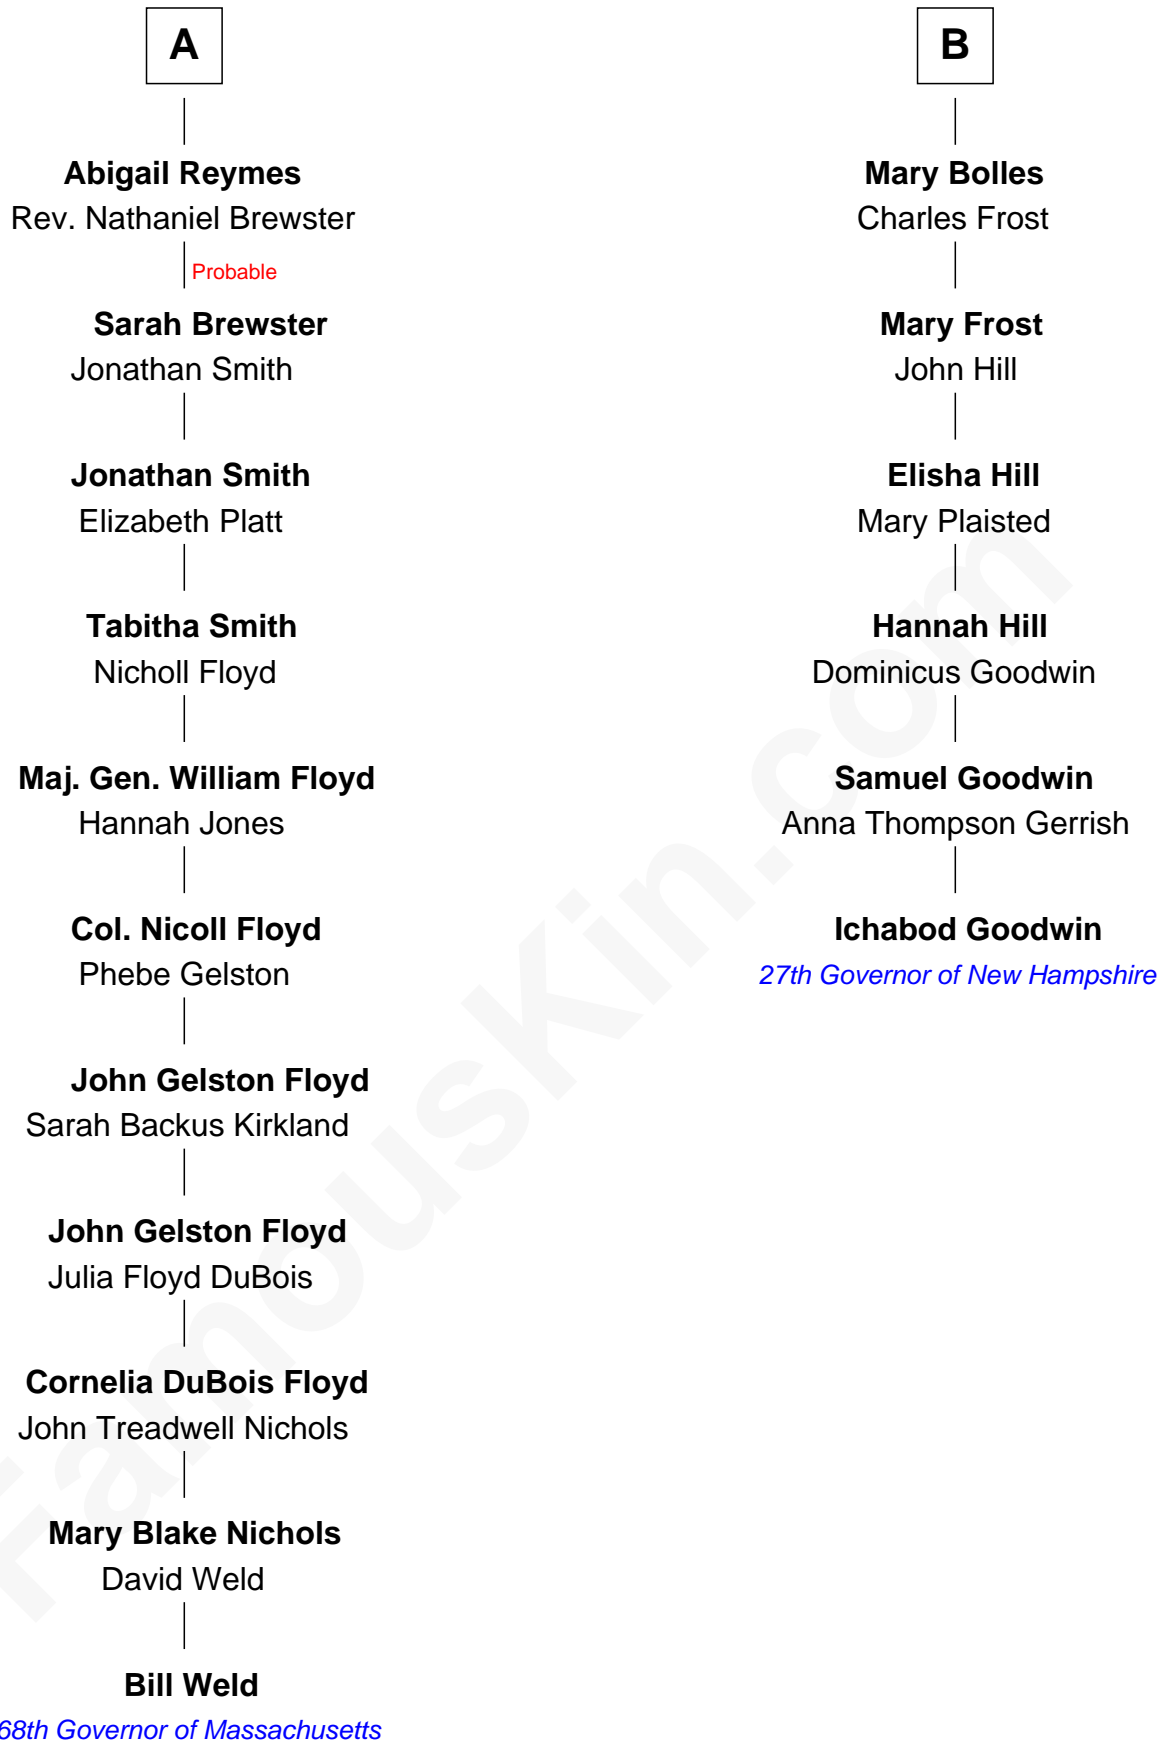

FamousKin.com

Relationship Chart of

Bill Weld

68th Governor of Massachusetts

12th cousin 5 times removed of

Ichabod Goodwin

27th Governor of New Hampshire

Bill Weld photo by [Marc Nozell](#) ([CC BY-SA 2.0](#))