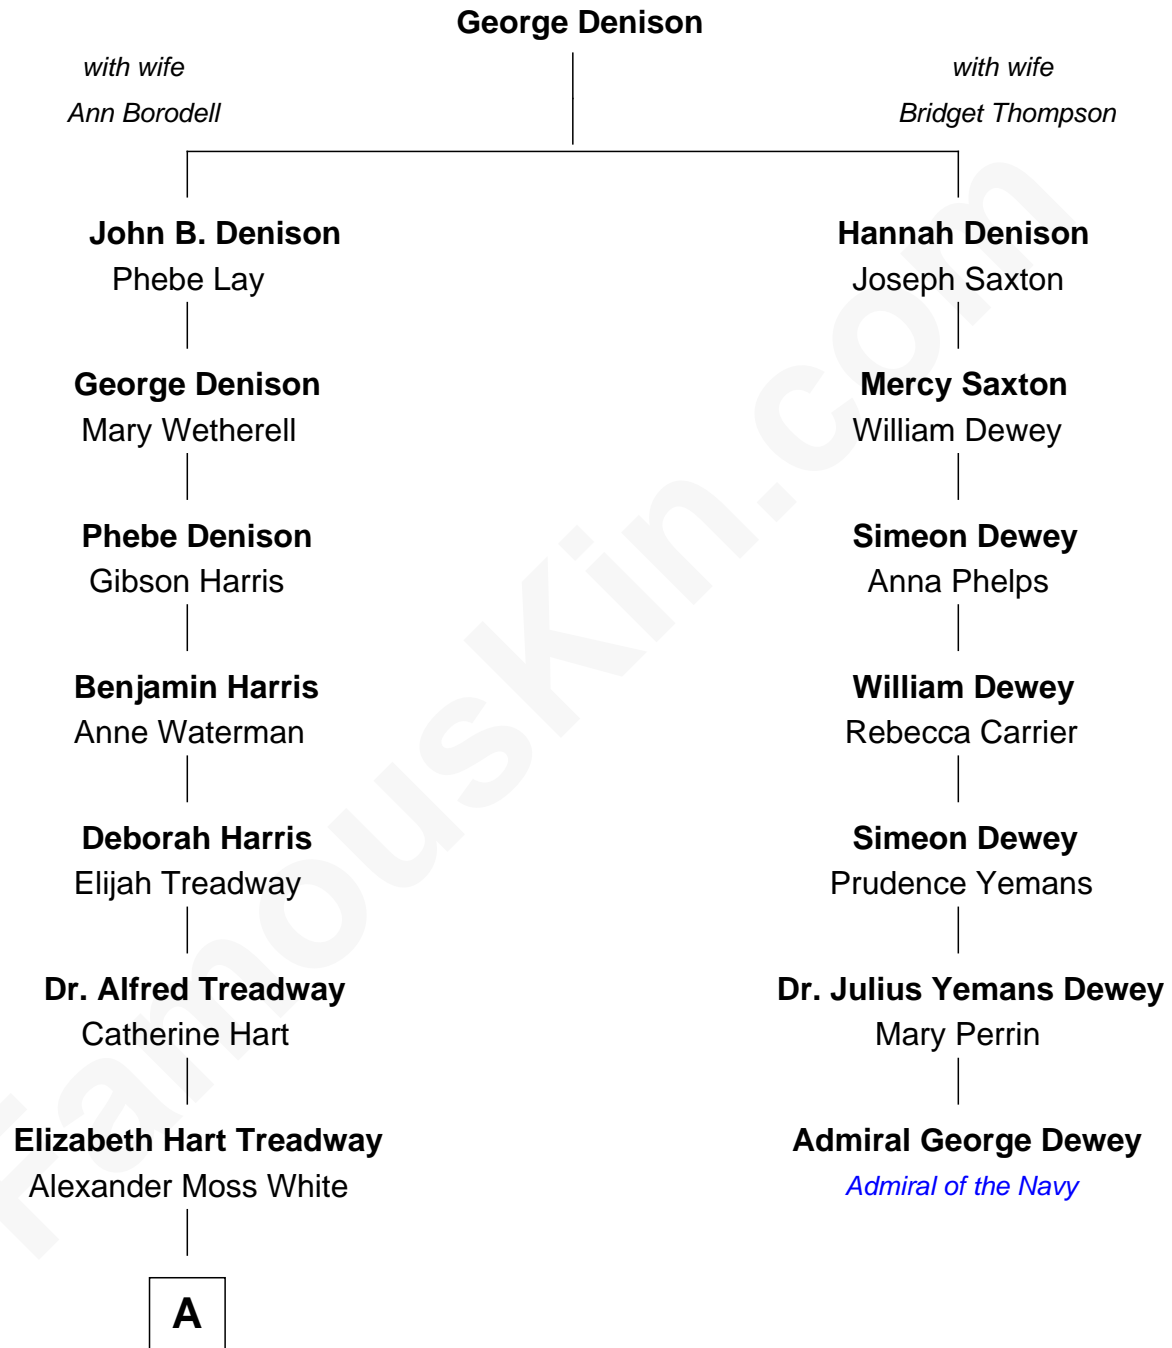

## Relationship Chart of

### Bill Weld

68th Governor of Massachusetts

6th cousin 4 times removed of

### Admiral George Dewey

*Admiral of the Navy*

**A**

William Augustus White

Harriet Hillard

Margaret Low White

Francis Minot Weld

David Weld