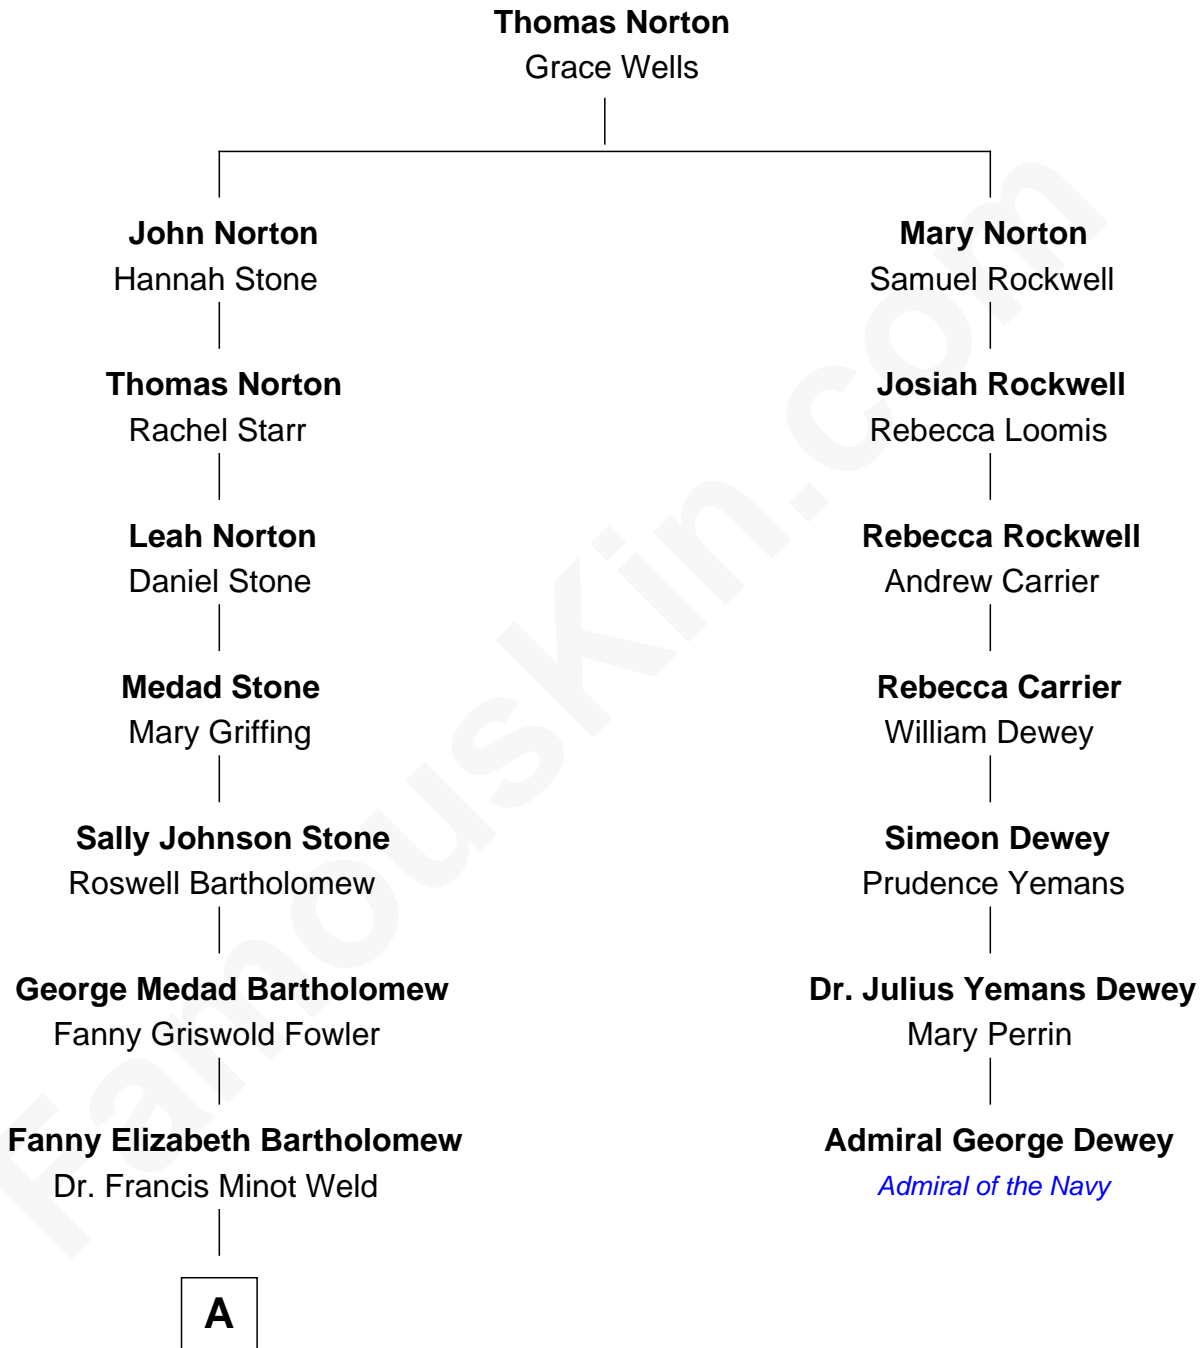

FamousKin.com

Relationship Chart of

Bill Weld

68th Governor of Massachusetts

6th cousin 3 times removed of

Admiral George Dewey

Admiral of the Navy

A

—
Francis Minot Weld

Margaret Low White

—
David Weld

Mary Blake Nichols

—
Bill Weld

68th Governor of Massachusetts

FamousKin.com