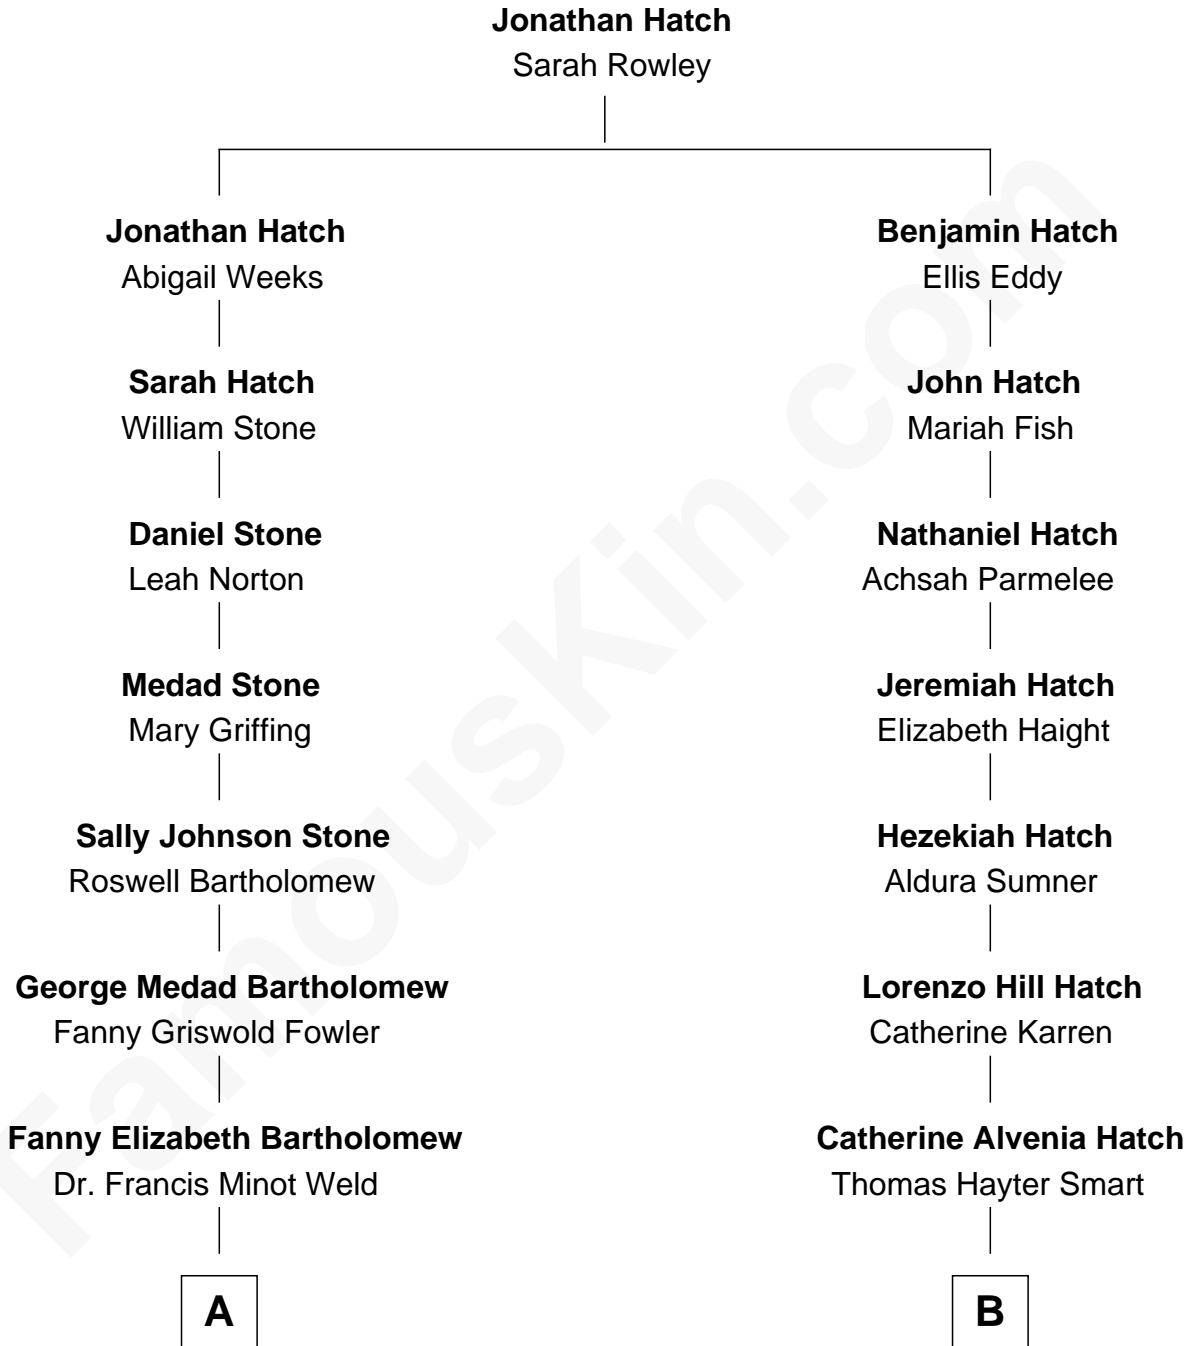

## Relationship Chart of

### Bill Weld

68th Governor of Massachusetts

9th cousin 1 time removed of

**Elizabeth Smart**

Founder of Elizabeth Smart Foundation

**A**

**Francis Minot Weld**  
Margaret Low White

**David Weld**  
Mary Blake Nichols

**Bill Weld**  
*68th Governor of Massachusetts*

**B**

**Junius Hatch Smart**  
Avon Rich

**Dr. Charles Rich Smart**  
Dorotha Jeanne Sharp

**Edward Sharp Smart**  
Lois Ann Francom

**Elizabeth Smart**  
*Child Safety Activist*