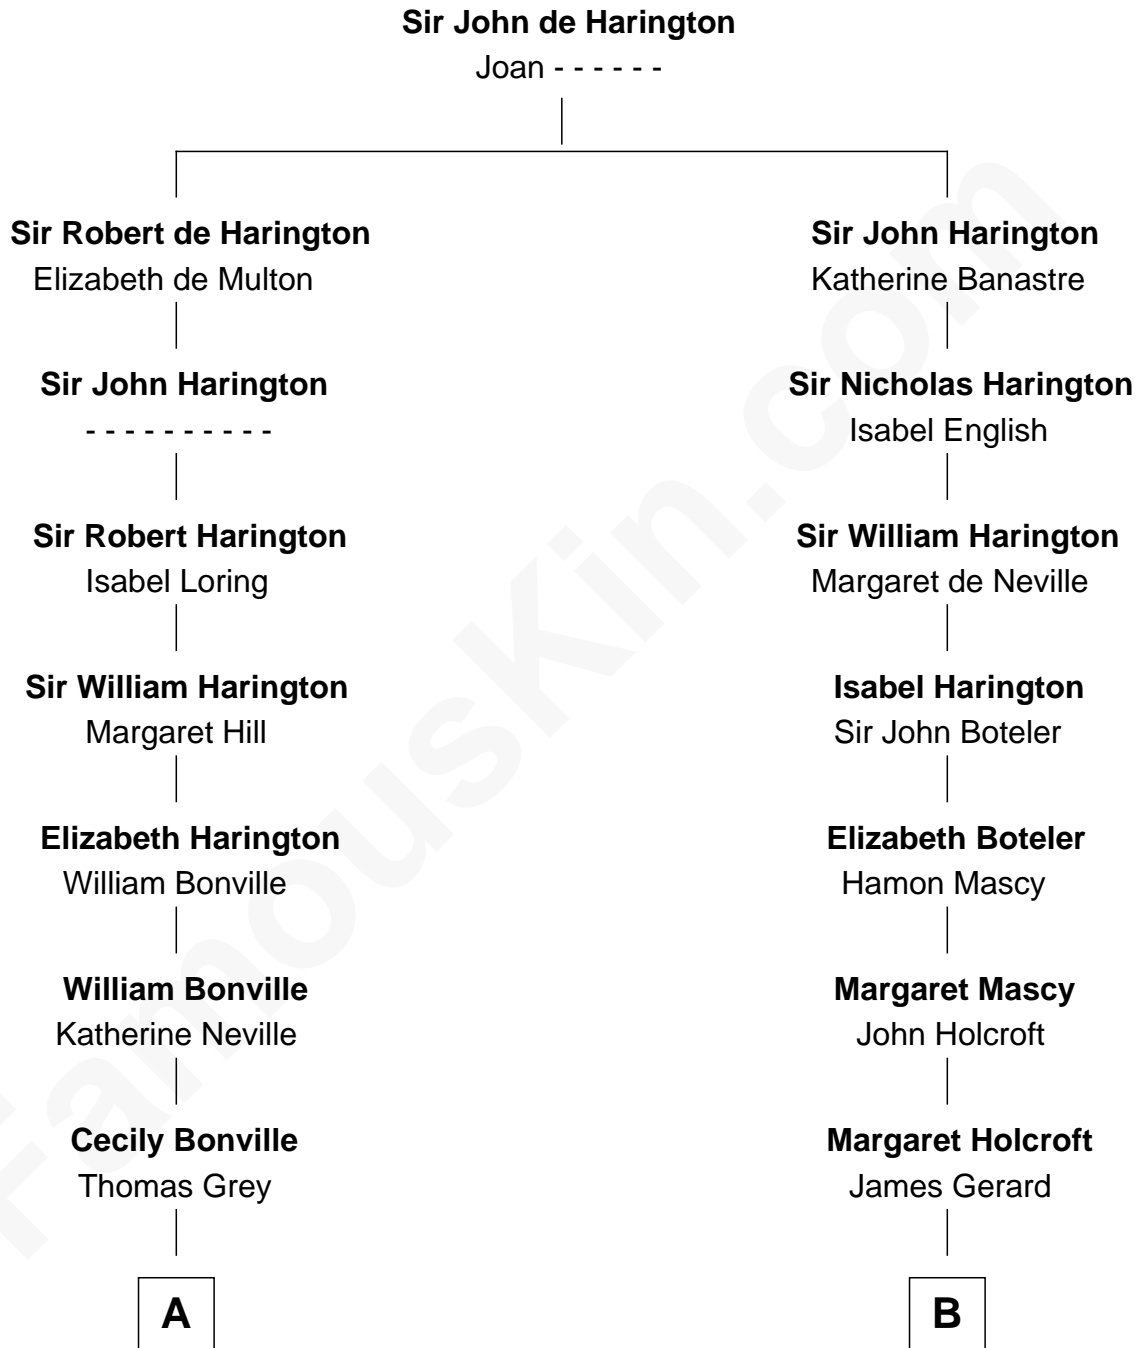

FamousKin.com

Relationship Chart of

Bill Weld

68th Governor of Massachusetts

16th cousin 5 times removed of

Capt. William Lewis Herndon

Captain of the ill fated S.S. Central America

C

Harriet Low
John Babcock Hillard

Harriet Hillard
William Augustus White

Margaret Low White
Francis Minot Weld

David Weld
Mary Blake Nichols

Bill Weld
68th Governor of Massachusetts

FamousKin.com