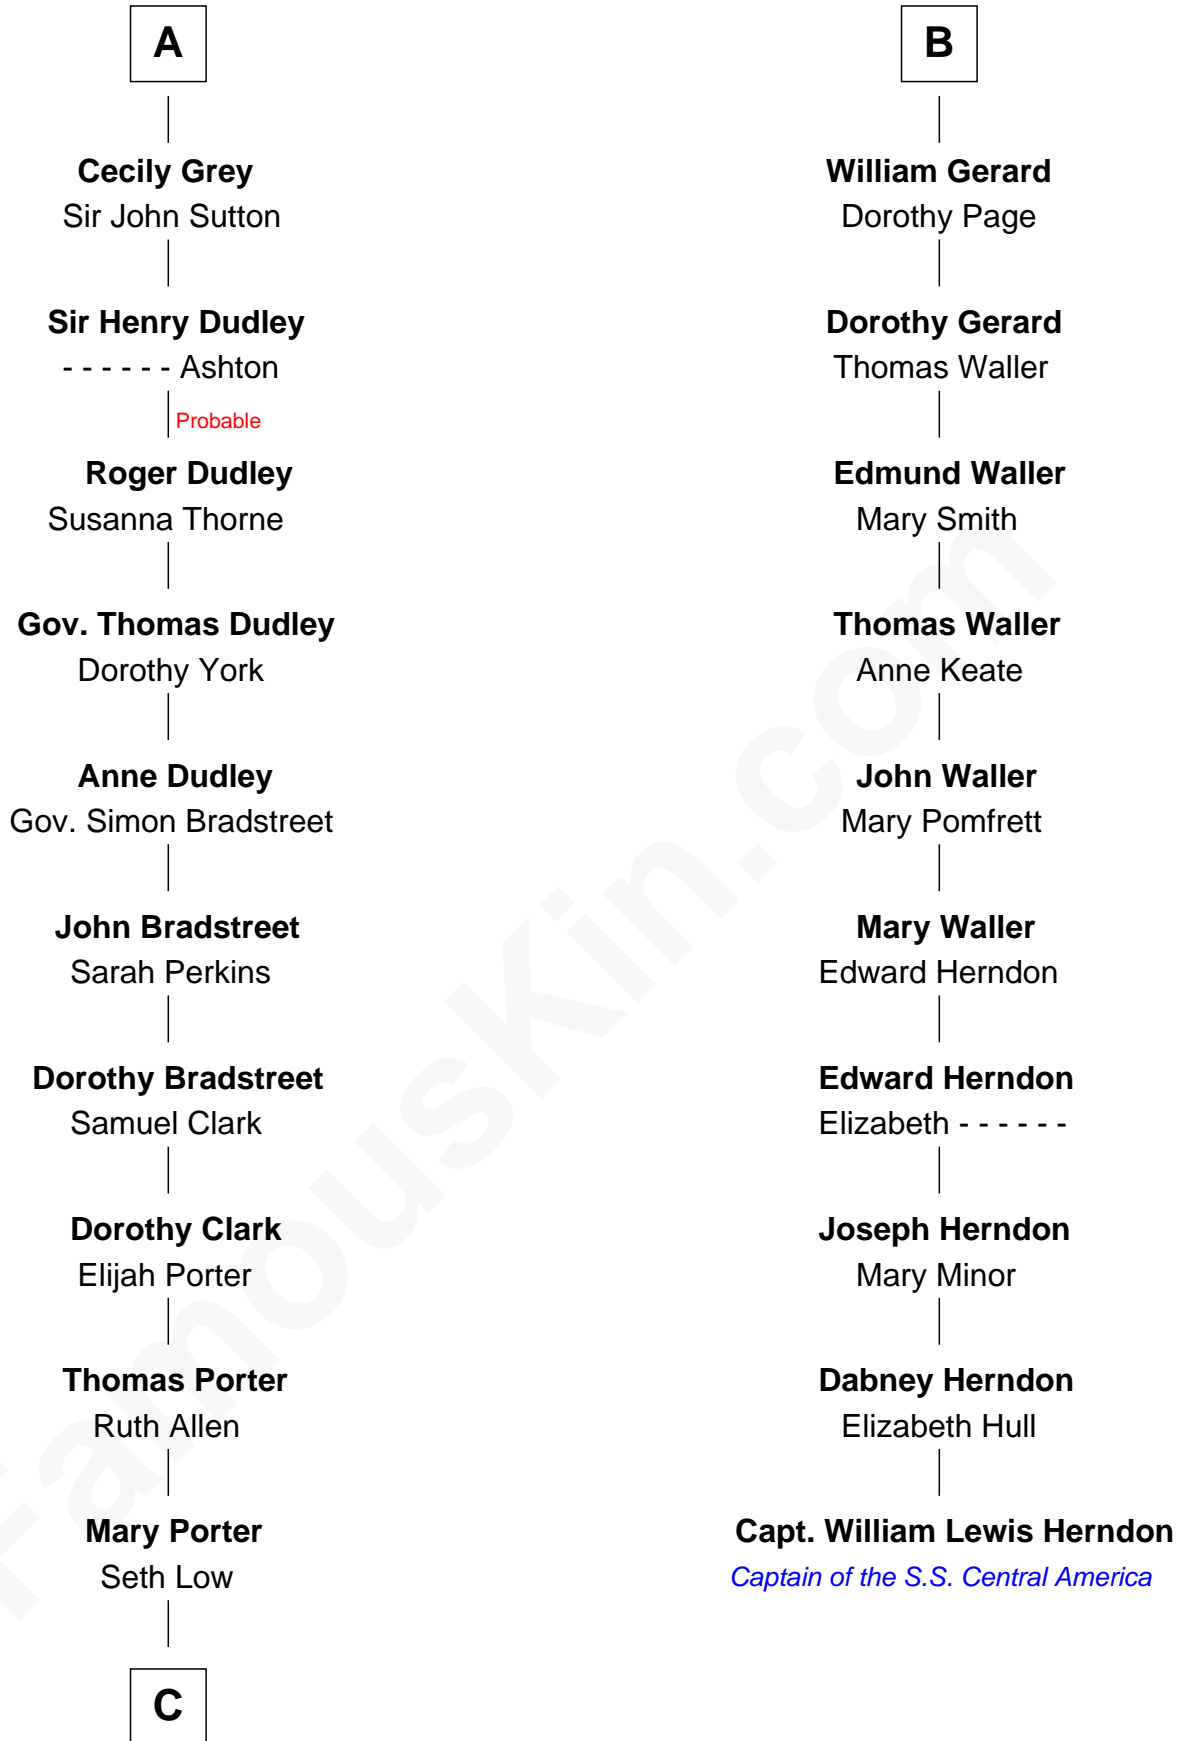

FamousKin.com

Relationship Chart of

Bill Weld

68th Governor of Massachusetts

16th cousin 5 times removed of

Capt. William Lewis Herndon

Captain of the ill fated S.S. Central America

C

Harriet Low
John Babcock Hillard

Harriet Hillard
William Augustus White

Margaret Low White
Francis Minot Weld

David Weld
Mary Blake Nichols

Bill Weld
68th Governor of Massachusetts

FamousKin.com