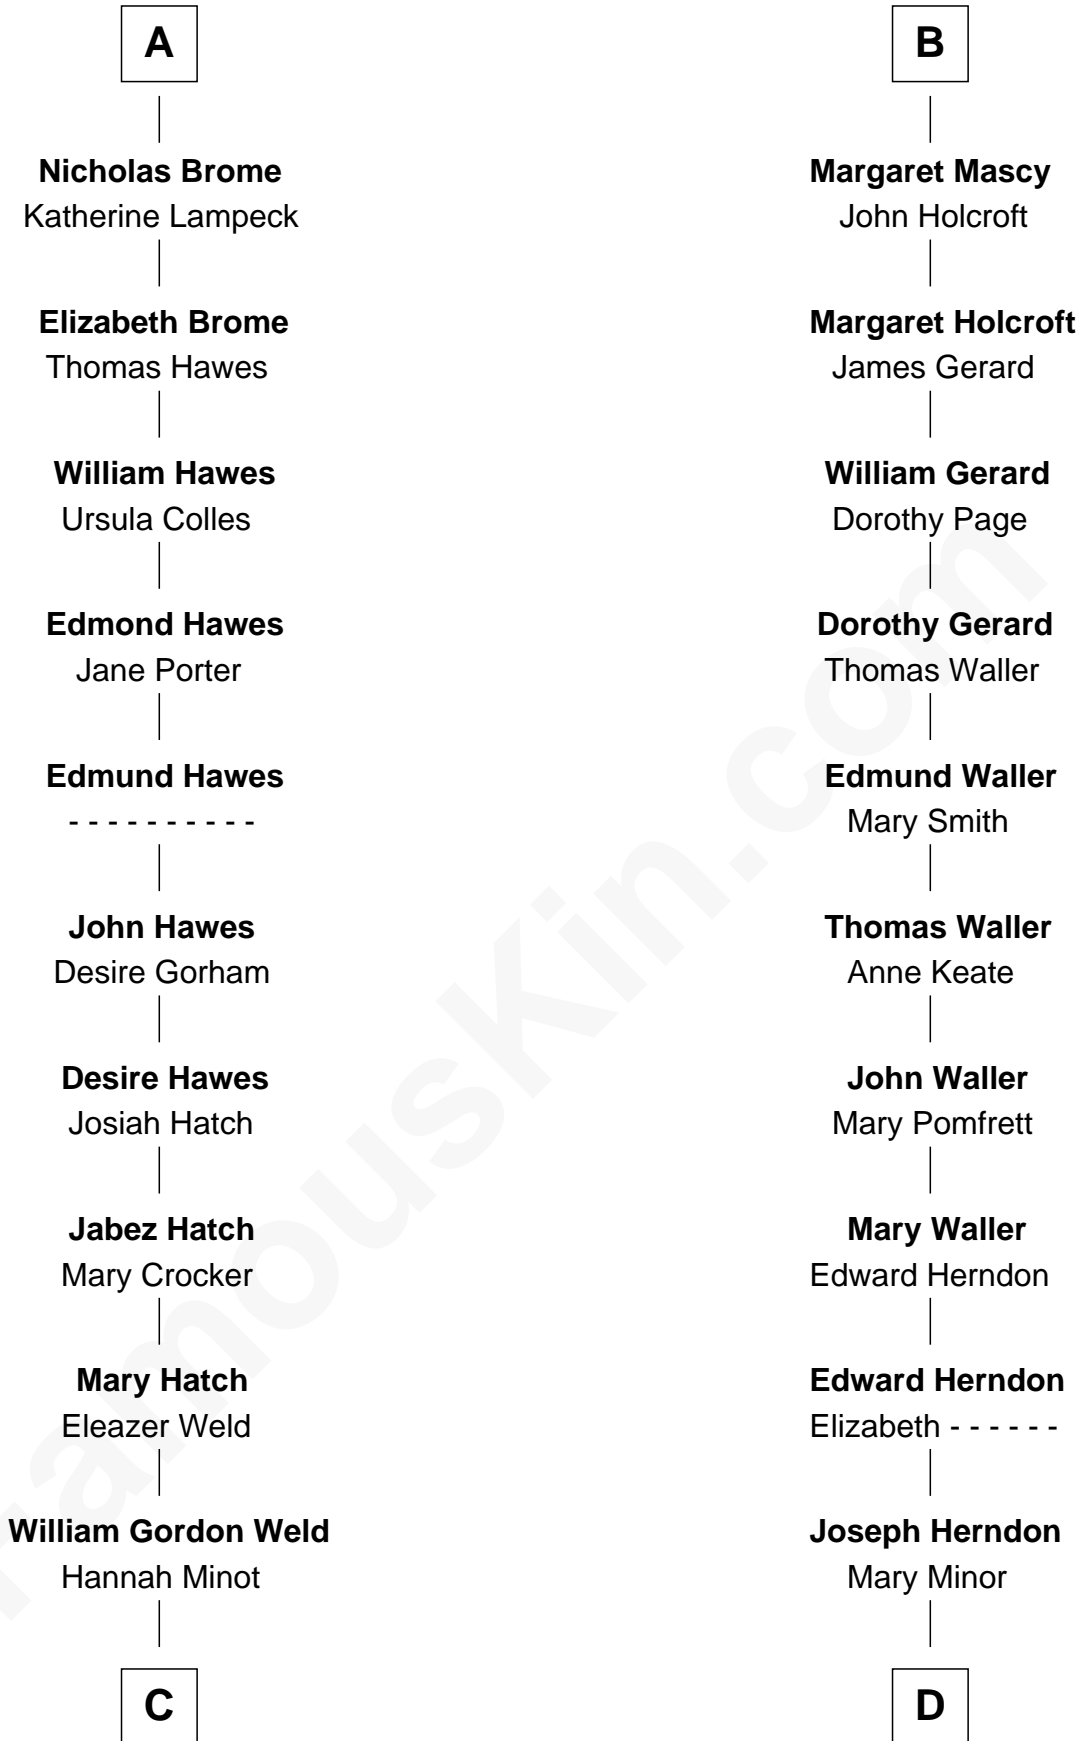

## Relationship Chart of

### Bill Weld

68th Governor of Massachusetts

18th cousin 3 times removed of

### Capt. William Lewis Herndon

Captain of the ill fated S.S. Central America

**C**

**Thomas Swan Weld**

Sarah Sumner

**Dr. Francis Minot Weld**

Fanny Elizabeth Bartholomew

**Francis Minot Weld**

Margaret Low White

**David Weld**

Mary Blake Nichols

**Bill Weld**

*68th Governor of Massachusetts*

**D**

**Dabney Herndon**

Elizabeth Hull