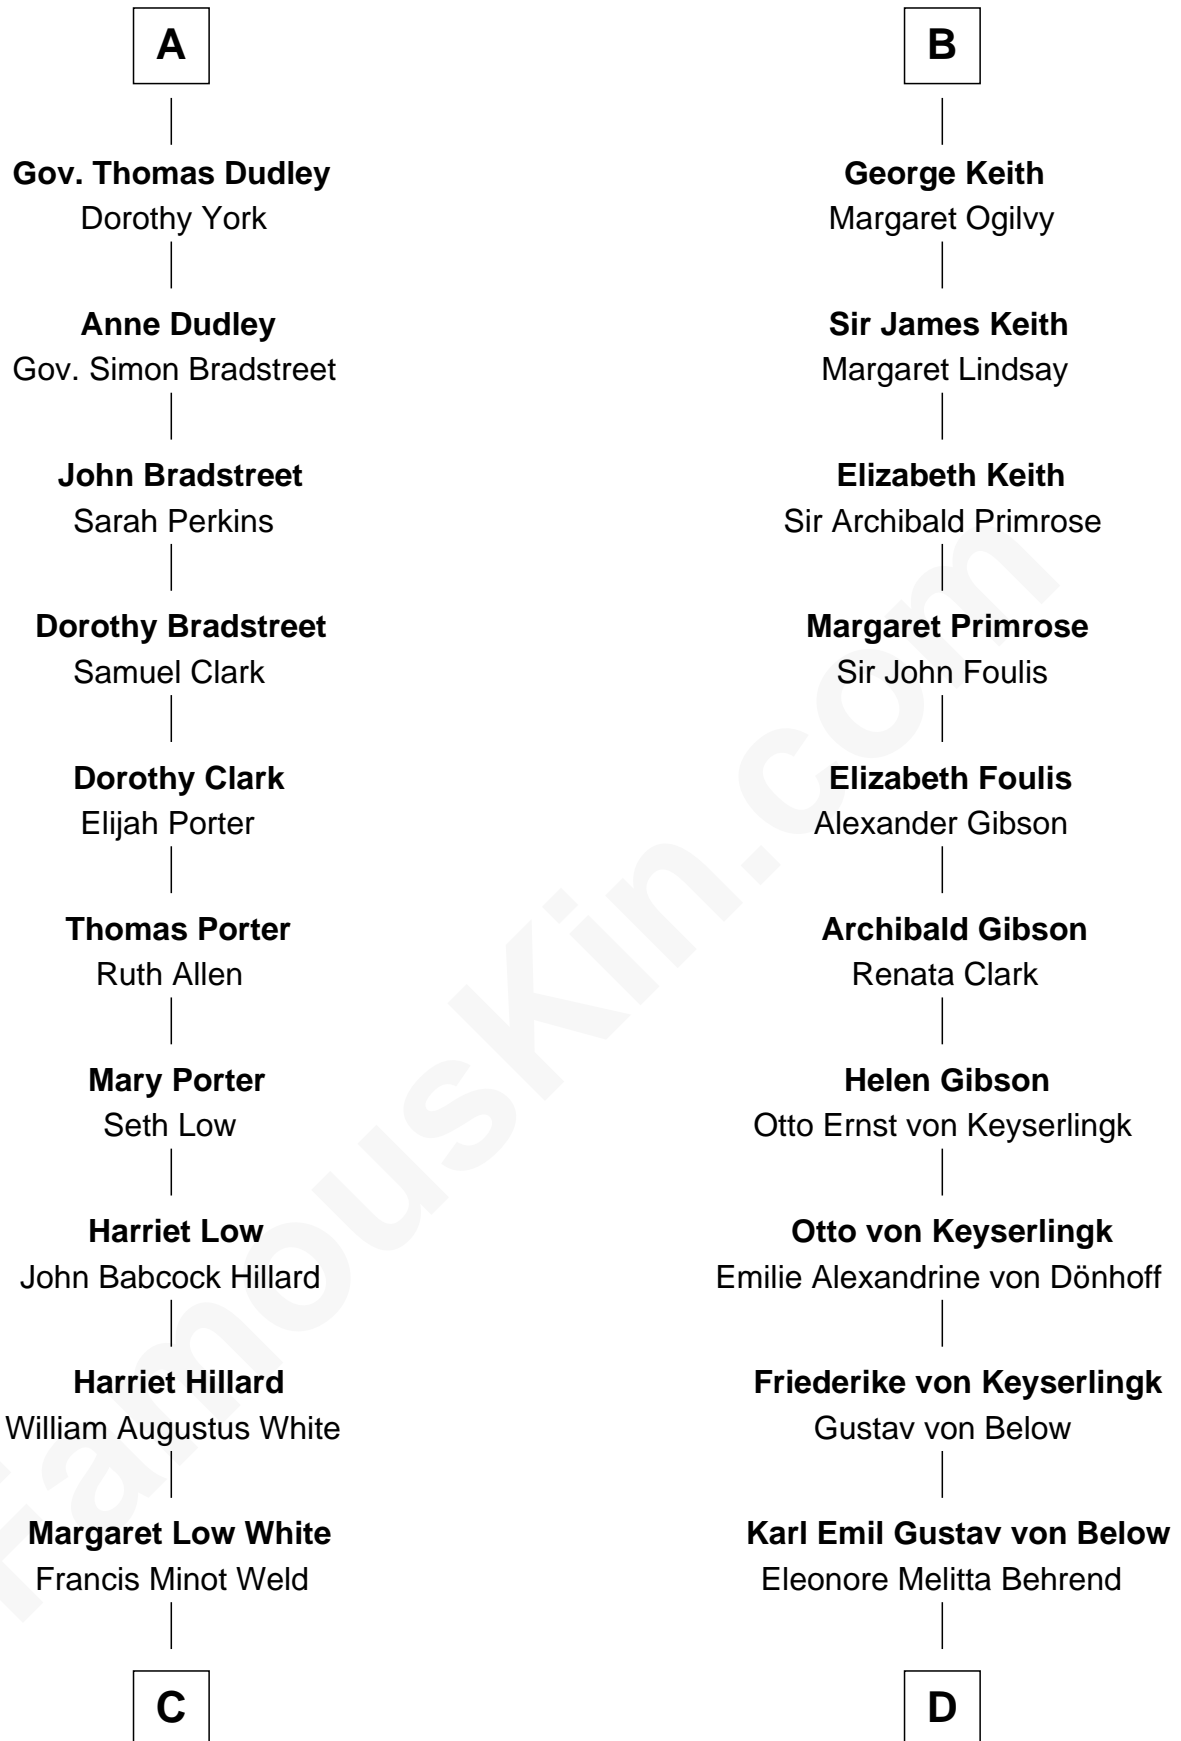

FamousKin.com Relationship Chart of

Bill Weld

68th Governor of Massachusetts

18th cousin 1 time removed of

Wernher von Braun

Rocket Scientist

John of Gaunt

Katherine Roet

C

David Weld
Mary Blake Nichols

Bill Weld
68th Governor of Massachusetts

D

Marie Eleonore Dorothea von Below
Wernher von Quistorp

Emmy von Quistorp
Magnus von Braun

Wernher von Braun
Rocket Scientist

FamousKin.com