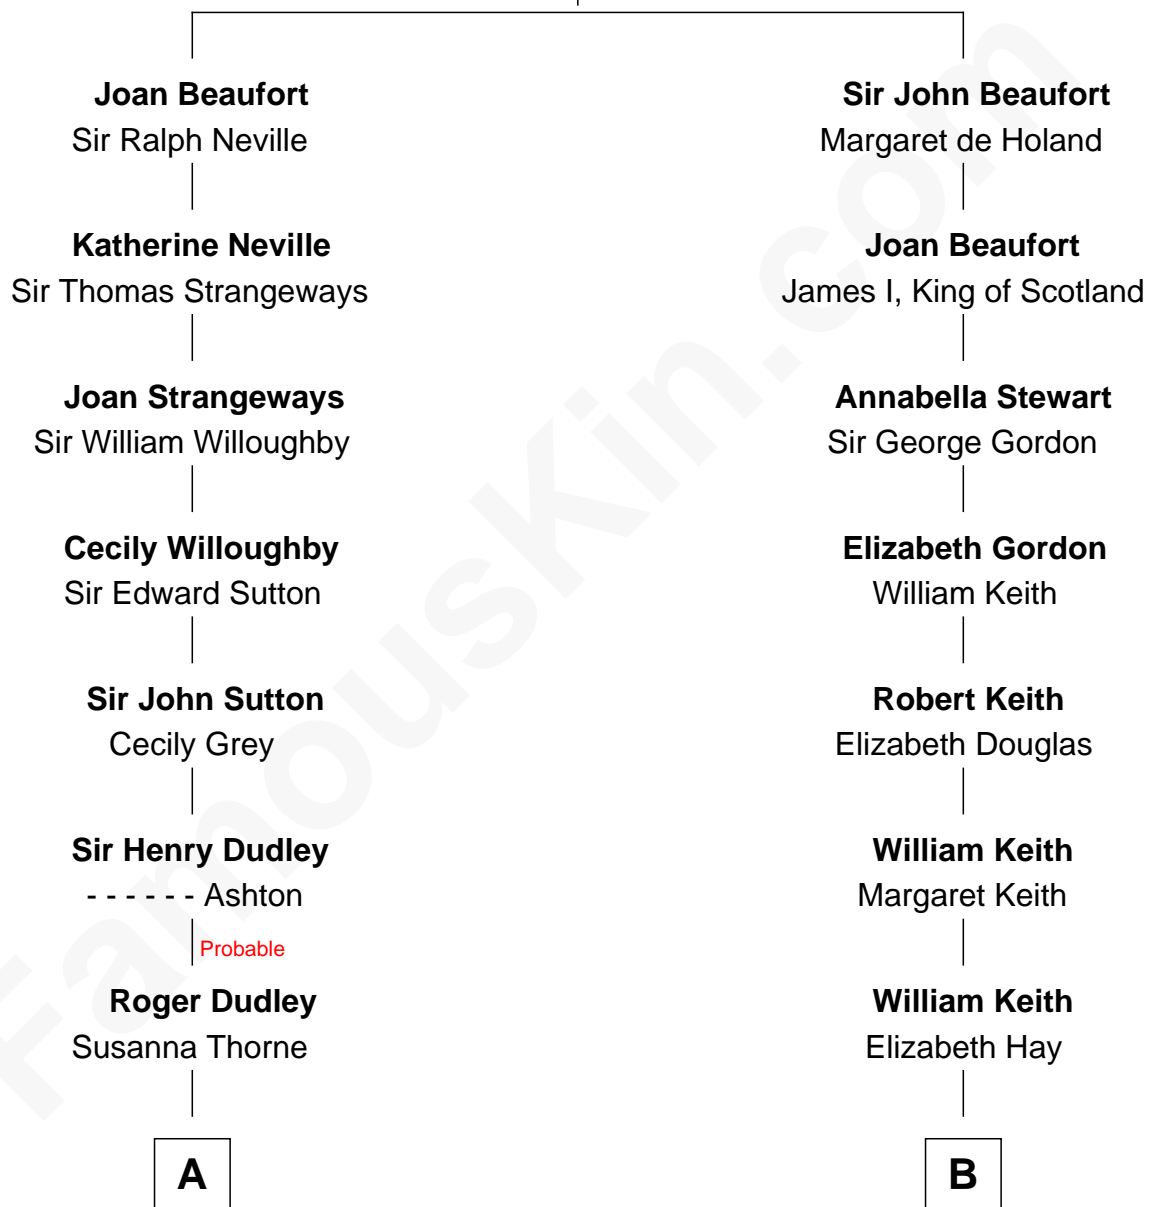

FamousKin.com Relationship Chart of

Bill Weld

68th Governor of Massachusetts

18th cousin 1 time removed of

Wernher von Braun

Rocket Scientist

John of Gaunt

Katherine Roet

C

David Weld
Mary Blake Nichols

Bill Weld
68th Governor of Massachusetts

D

Marie Eleonore Dorothea von Below
Wernher von Quistorp

Emmy von Quistorp
Magnus von Braun

Wernher von Braun
Rocket Scientist

FamousKin.com