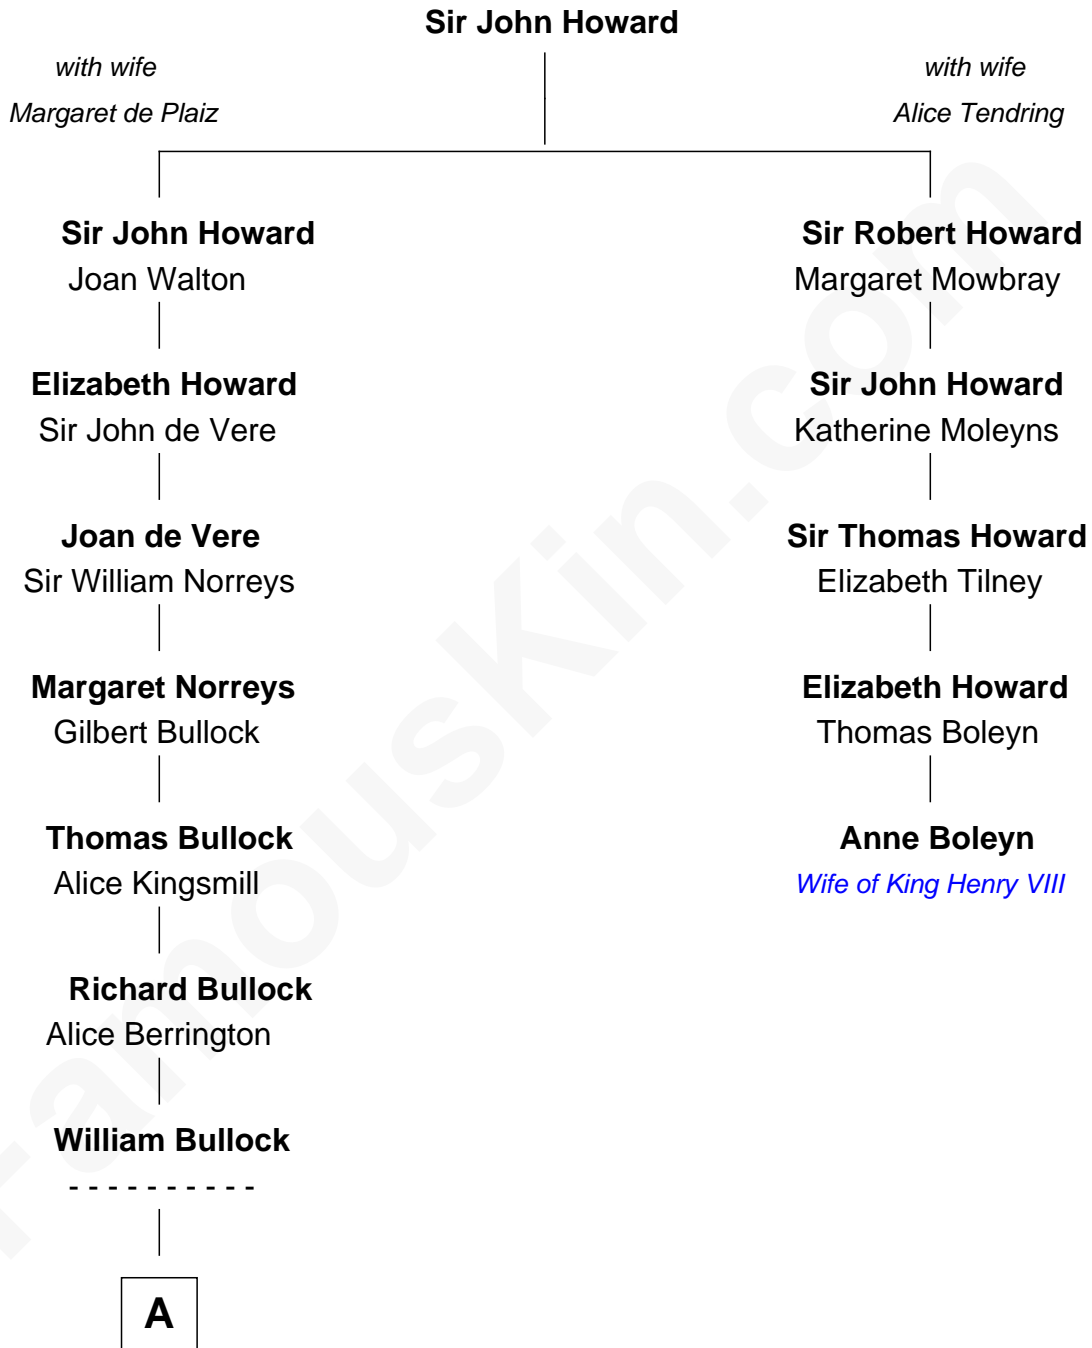

FamousKin.com

Relationship Chart of

Bill Weld

68th Governor of Massachusetts

4th cousin 13 times removed of

Anne Boleyn

2nd Wife of King Henry VIII

A

Elizabeth Bullock
Augustine Clement

Elizabeth Clement
William Sumner

Clement Sumner
Margaret Harris

William Sumner
Hannah Hunt

Benjamin Sumner
Prudence Hubbard

Frederick Augustus Sumner
Abigail Little Bailey