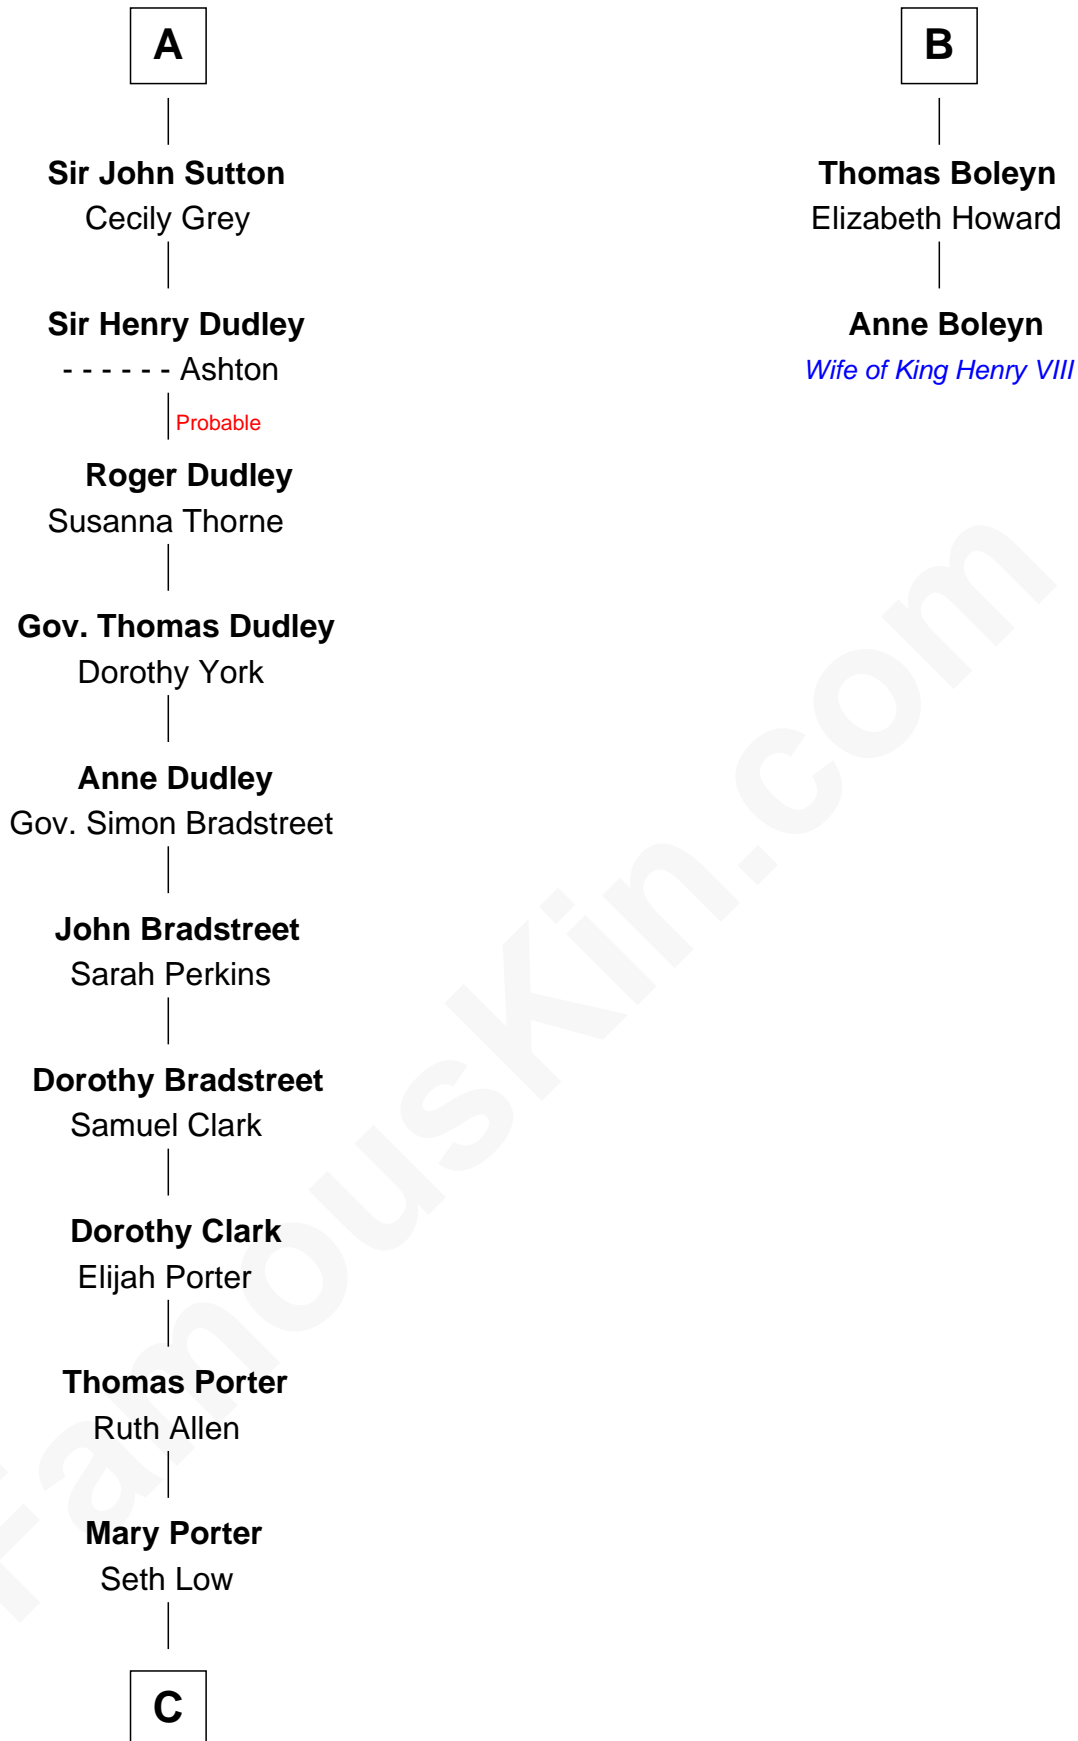

# FamousKin.com Relationship Chart of

**Bill Weld**

*68th Governor of Massachusetts*

**8th cousin 13 times removed of**

**Anne Boleyn**

*2nd Wife of King Henry VIII*

**Edmund Plantagenet**

Blanche of Artois

**C**

—  
**Harriet Low**  
John Babcock Hillard

—  
**Harriet Hillard**  
William Augustus White

—  
**Margaret Low White**  
Francis Minot Weld

—  
**David Weld**  
Mary Blake Nichols

—  
**Bill Weld**  
*68th Governor of Massachusetts*