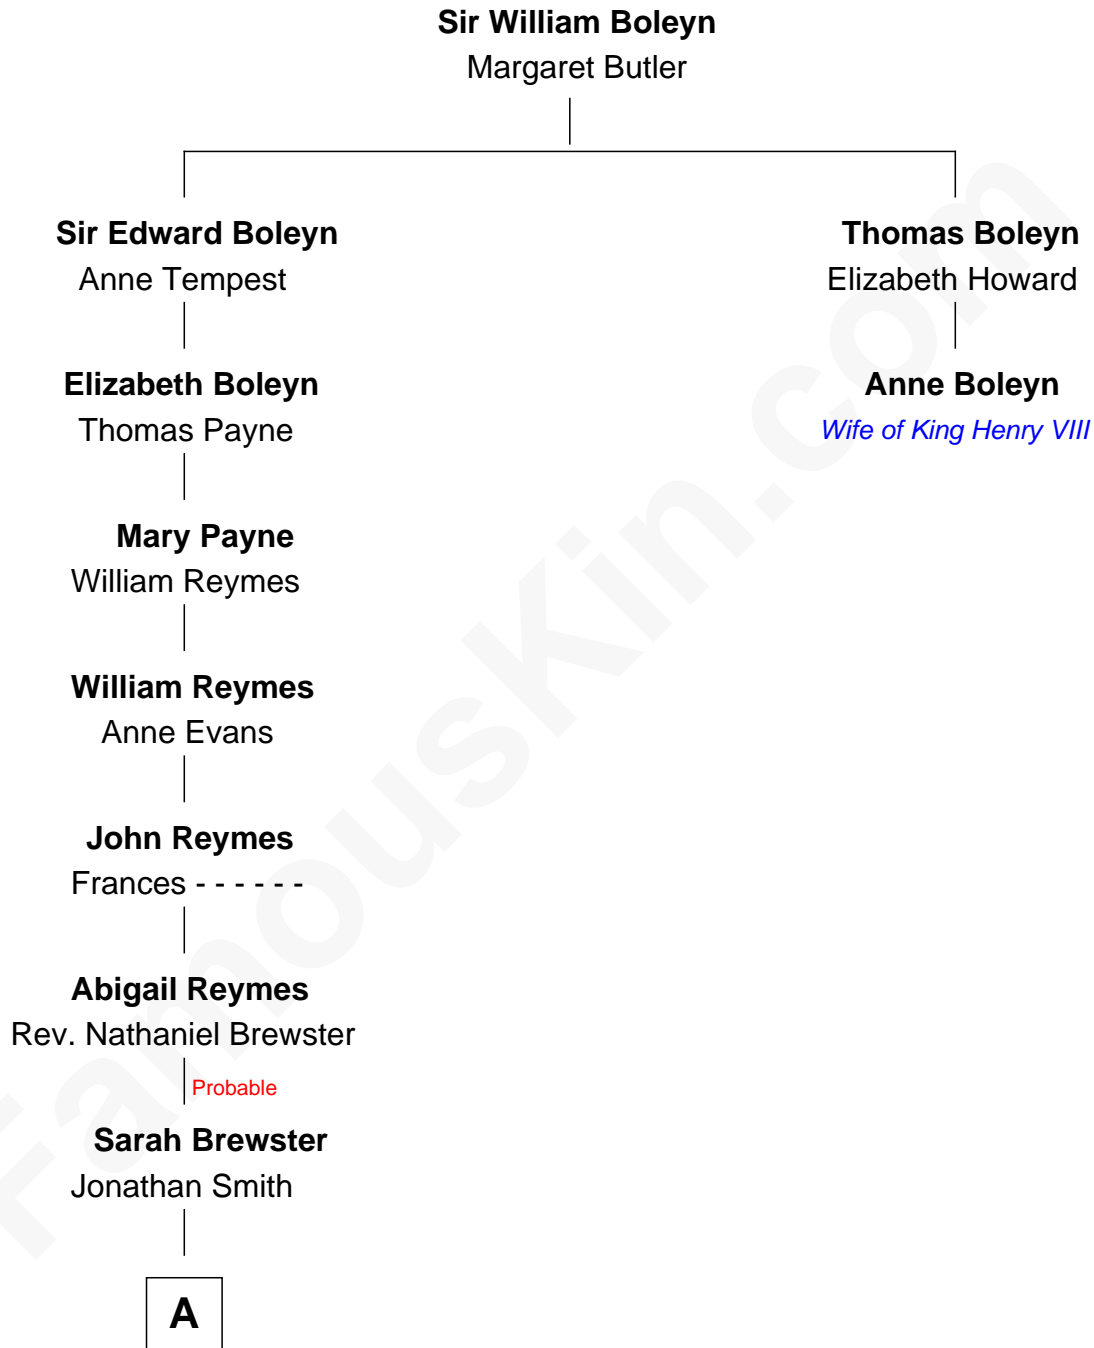

FamousKin.com

Relationship Chart of

Bill Weld

68th Governor of Massachusetts

1st cousin 14 times removed of

Anne Boleyn

2nd Wife of King Henry VIII

A

Jonathan Smith

Elizabeth Platt

Tabitha Smith

Nicholl Floyd

Maj. Gen. William Floyd

Hannah Jones

Col. Nicoll Floyd

Phebe Gelston