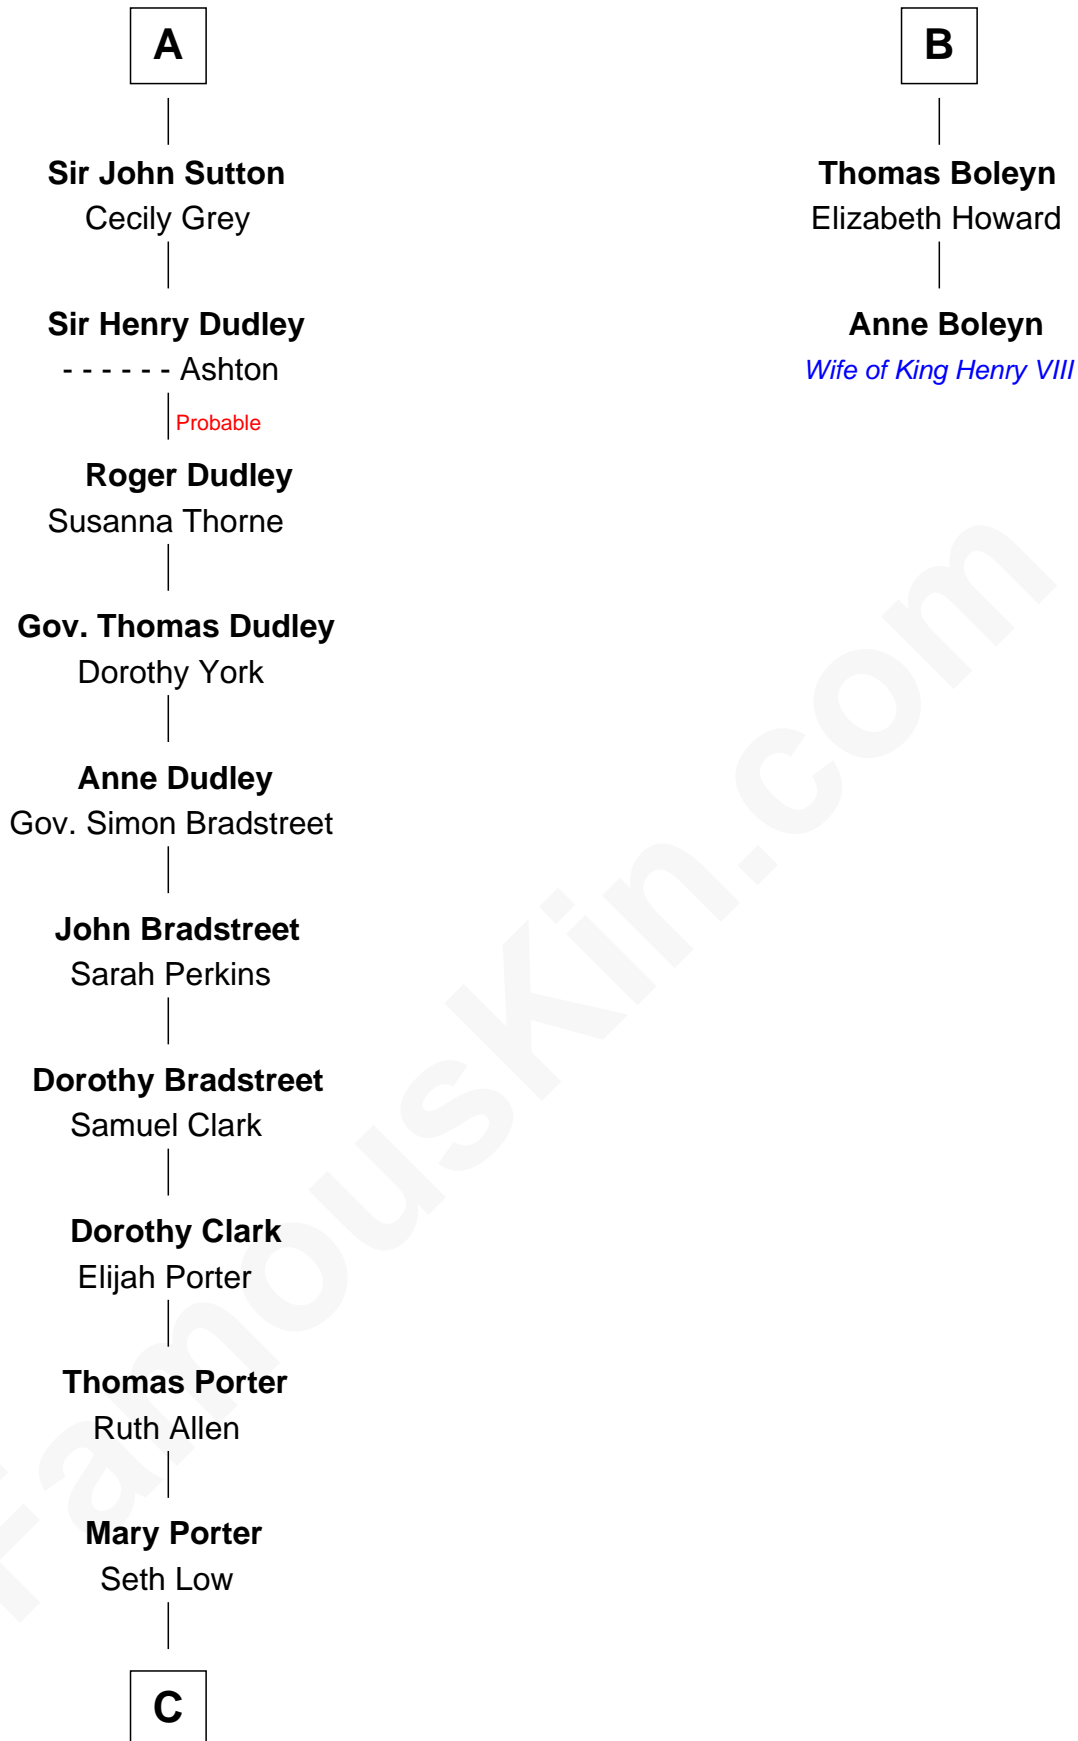

FamousKin.com

Relationship Chart of

Bill Weld

68th Governor of Massachusetts

8th cousin 13 times removed of

Anne Boleyn

2nd Wife of King Henry VIII

Sir Patrick de Chaworth

Isabella de Beauchamp

C

—
Harriet Low

John Babcock Hillard

—
Harriet Hillard

William Augustus White

—
Margaret Low White

Francis Minot Weld