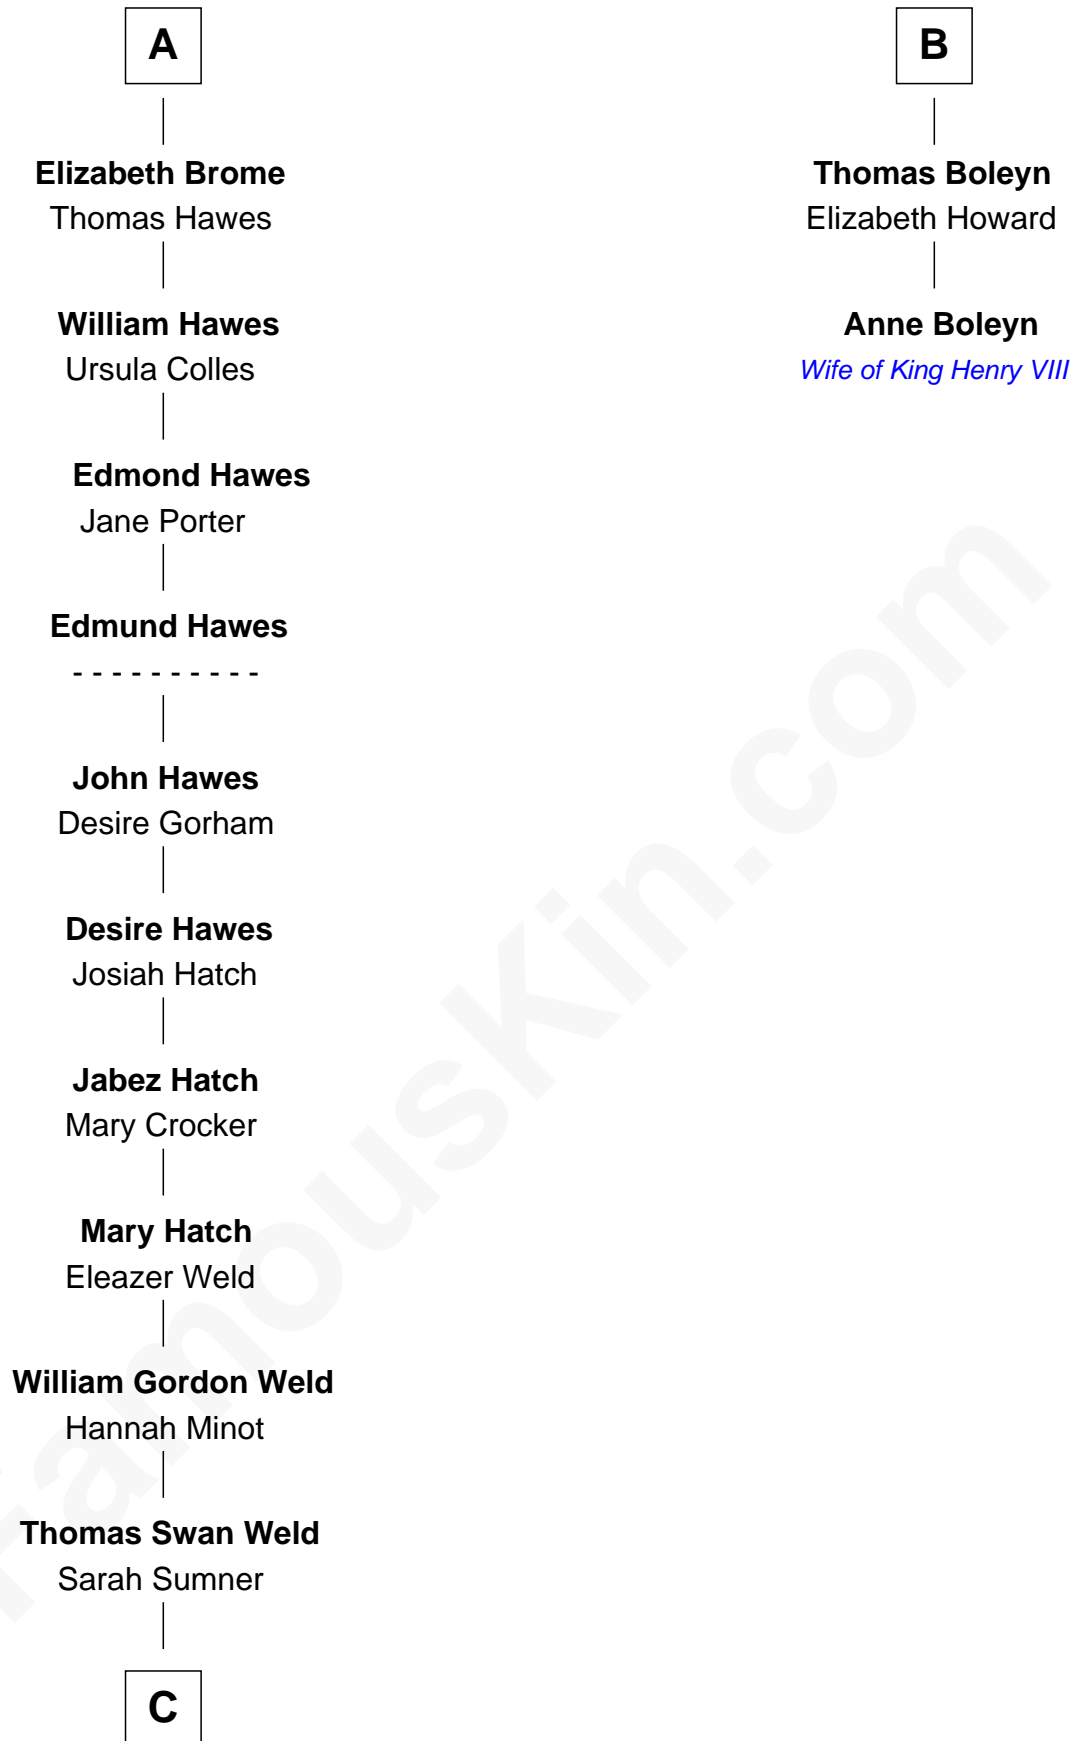

FamousKin.com

Relationship Chart of

Bill Weld

68th Governor of Massachusetts

8th cousin 12 times removed of

Anne Boleyn

2nd Wife of King Henry VIII

Sir Robert de Ros

Isabel de Aubeney

C

—
Dr. Francis Minot Weld
Fanny Elizabeth Bartholomew

—
Francis Minot Weld
Margaret Low White

—
David Weld
Mary Blake Nichols

—
Bill Weld
68th Governor of Massachusetts

FamousKin.com