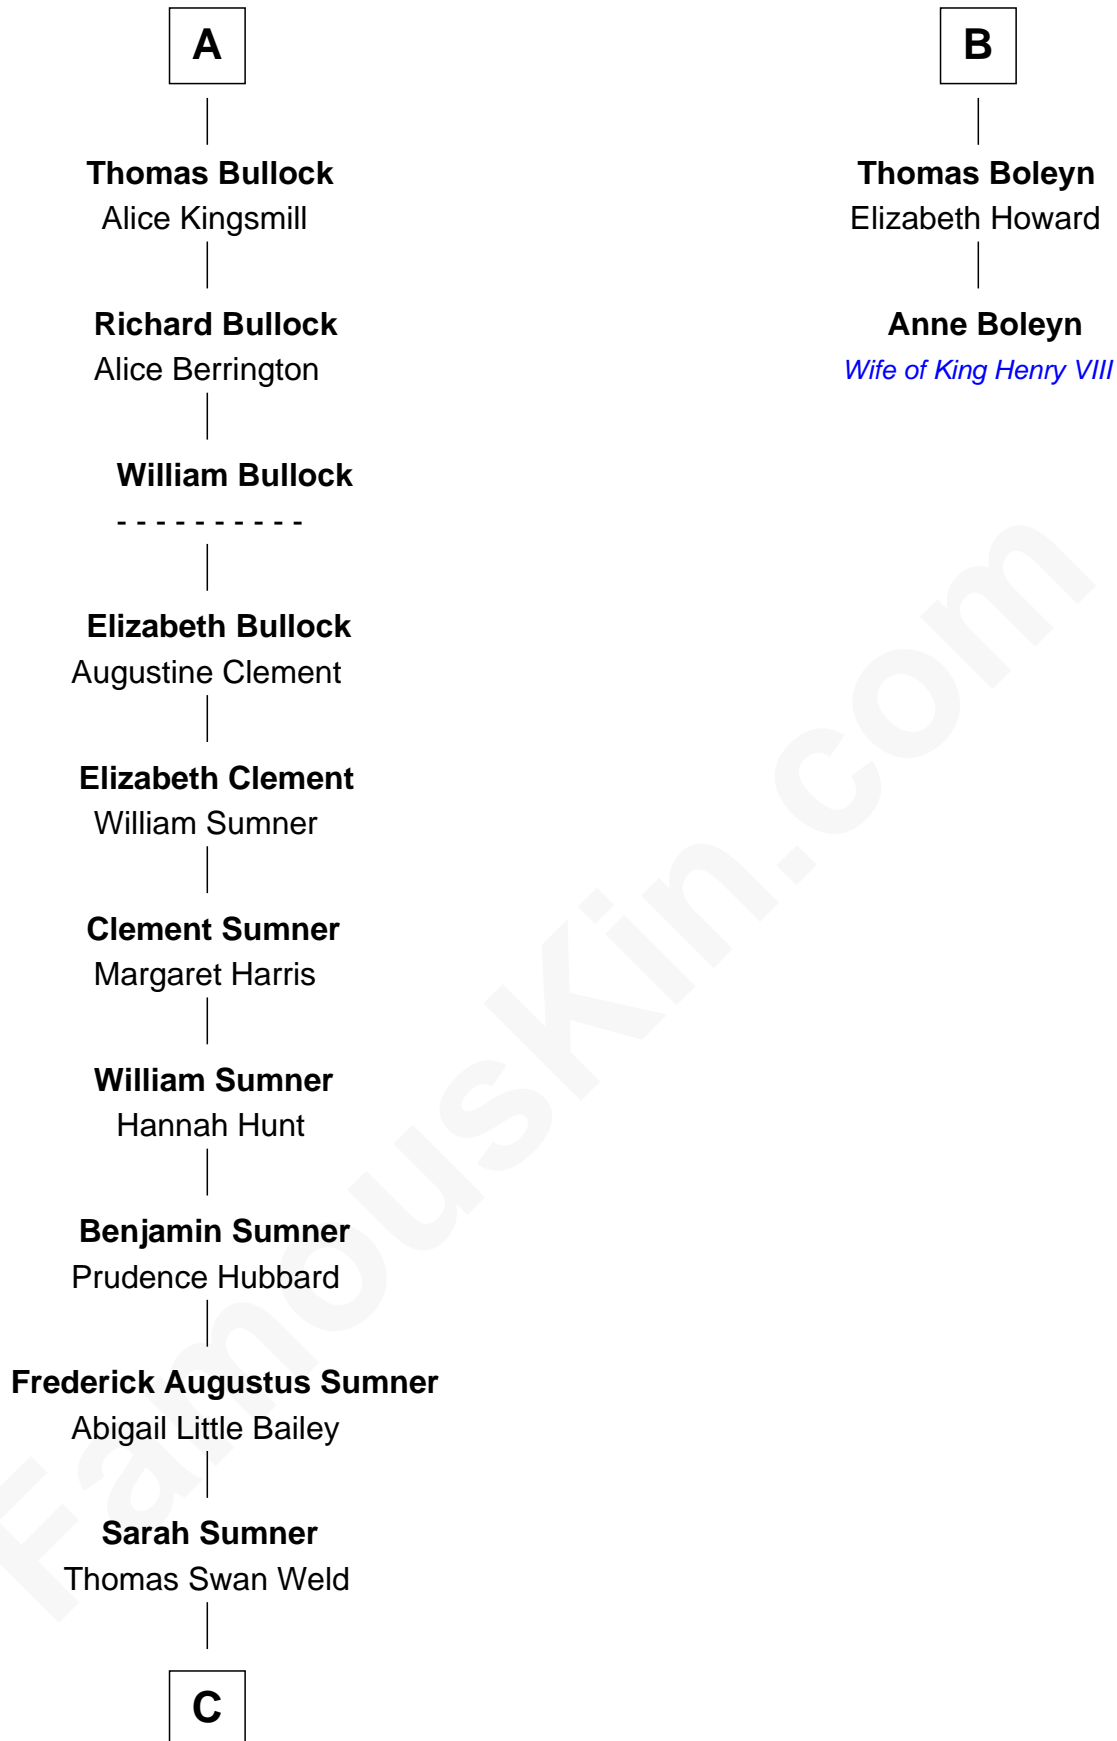

FamousKin.com

Relationship Chart of

Bill Weld

68th Governor of Massachusetts

8th cousin 12 times removed of

Anne Boleyn

2nd Wife of King Henry VIII

C

—
Dr. Francis Minot Weld
Fanny Elizabeth Bartholomew

—
Francis Minot Weld
Margaret Low White

—
David Weld
Mary Blake Nichols

—
Bill Weld
68th Governor of Massachusetts

FamousKin.com