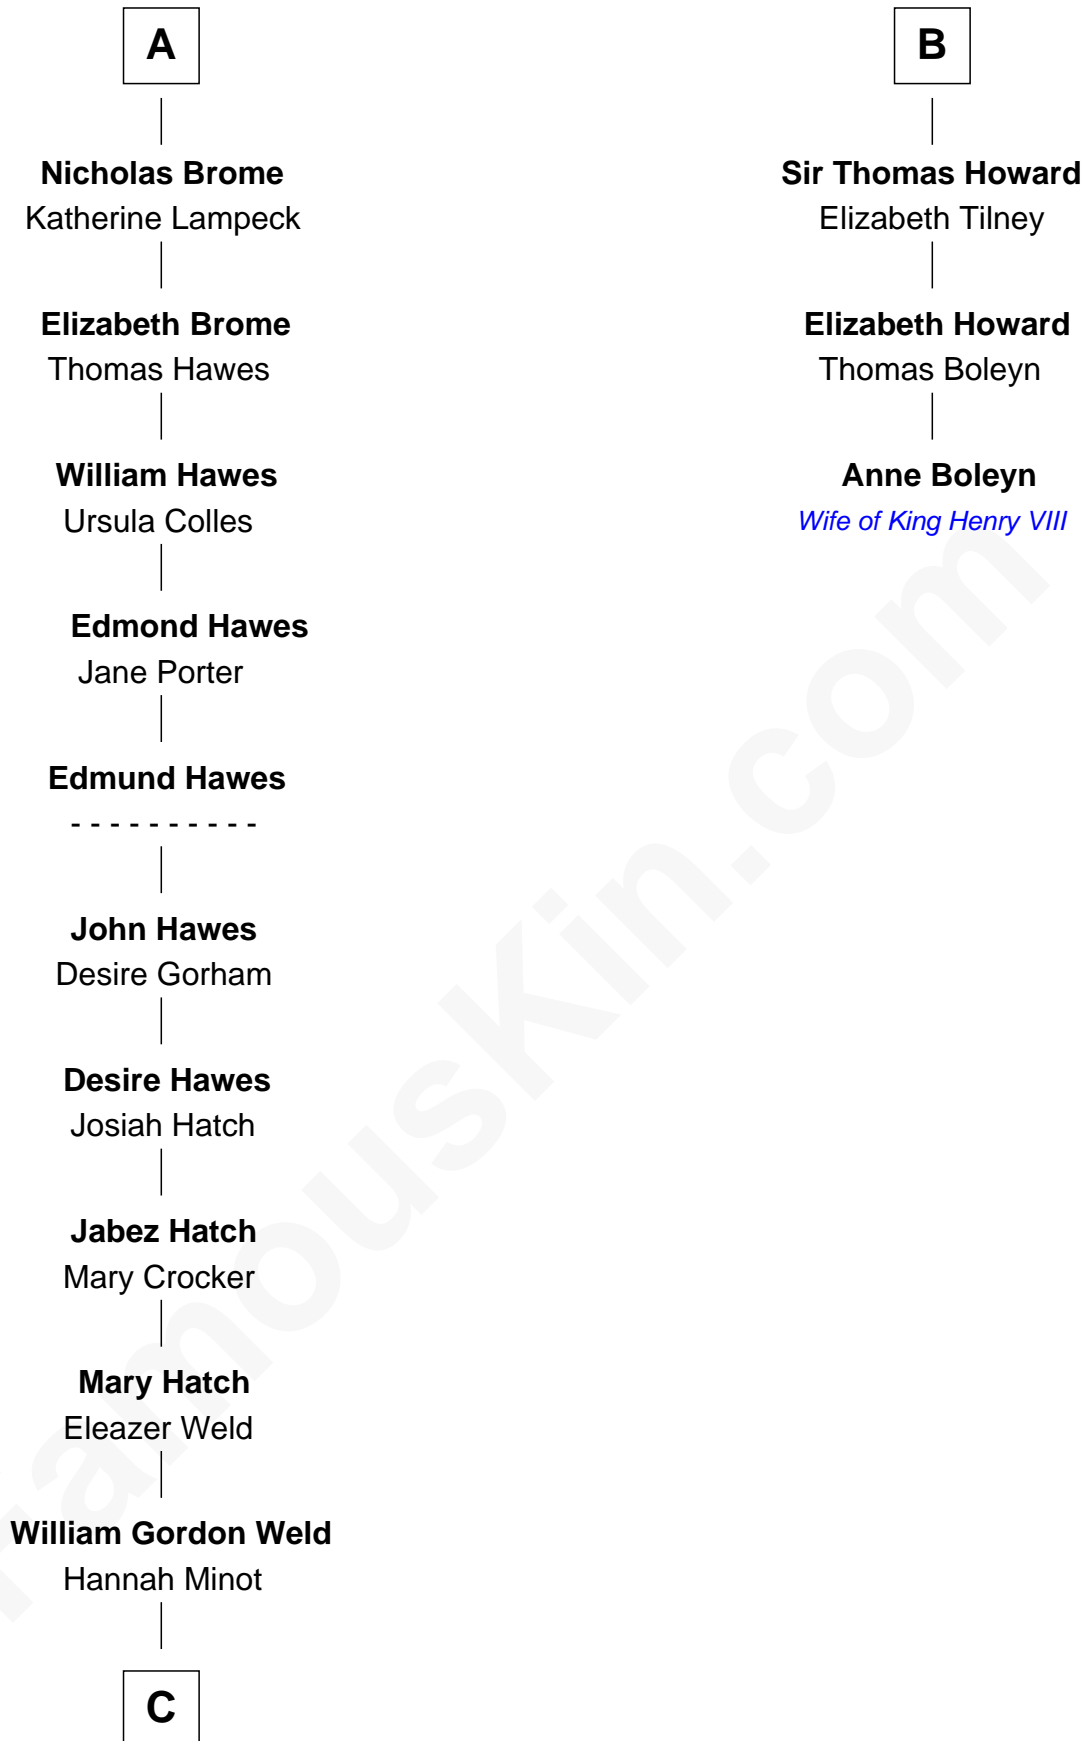

## Relationship Chart of

### Bill Weld

68th Governor of Massachusetts

9th cousin 12 times removed of

### Anne Boleyn

2nd Wife of King Henry VIII

Richard Plantagenet

**C**

**Thomas Swan Weld**

Sarah Sumner

**Dr. Francis Minot Weld**

Fanny Elizabeth Bartholomew