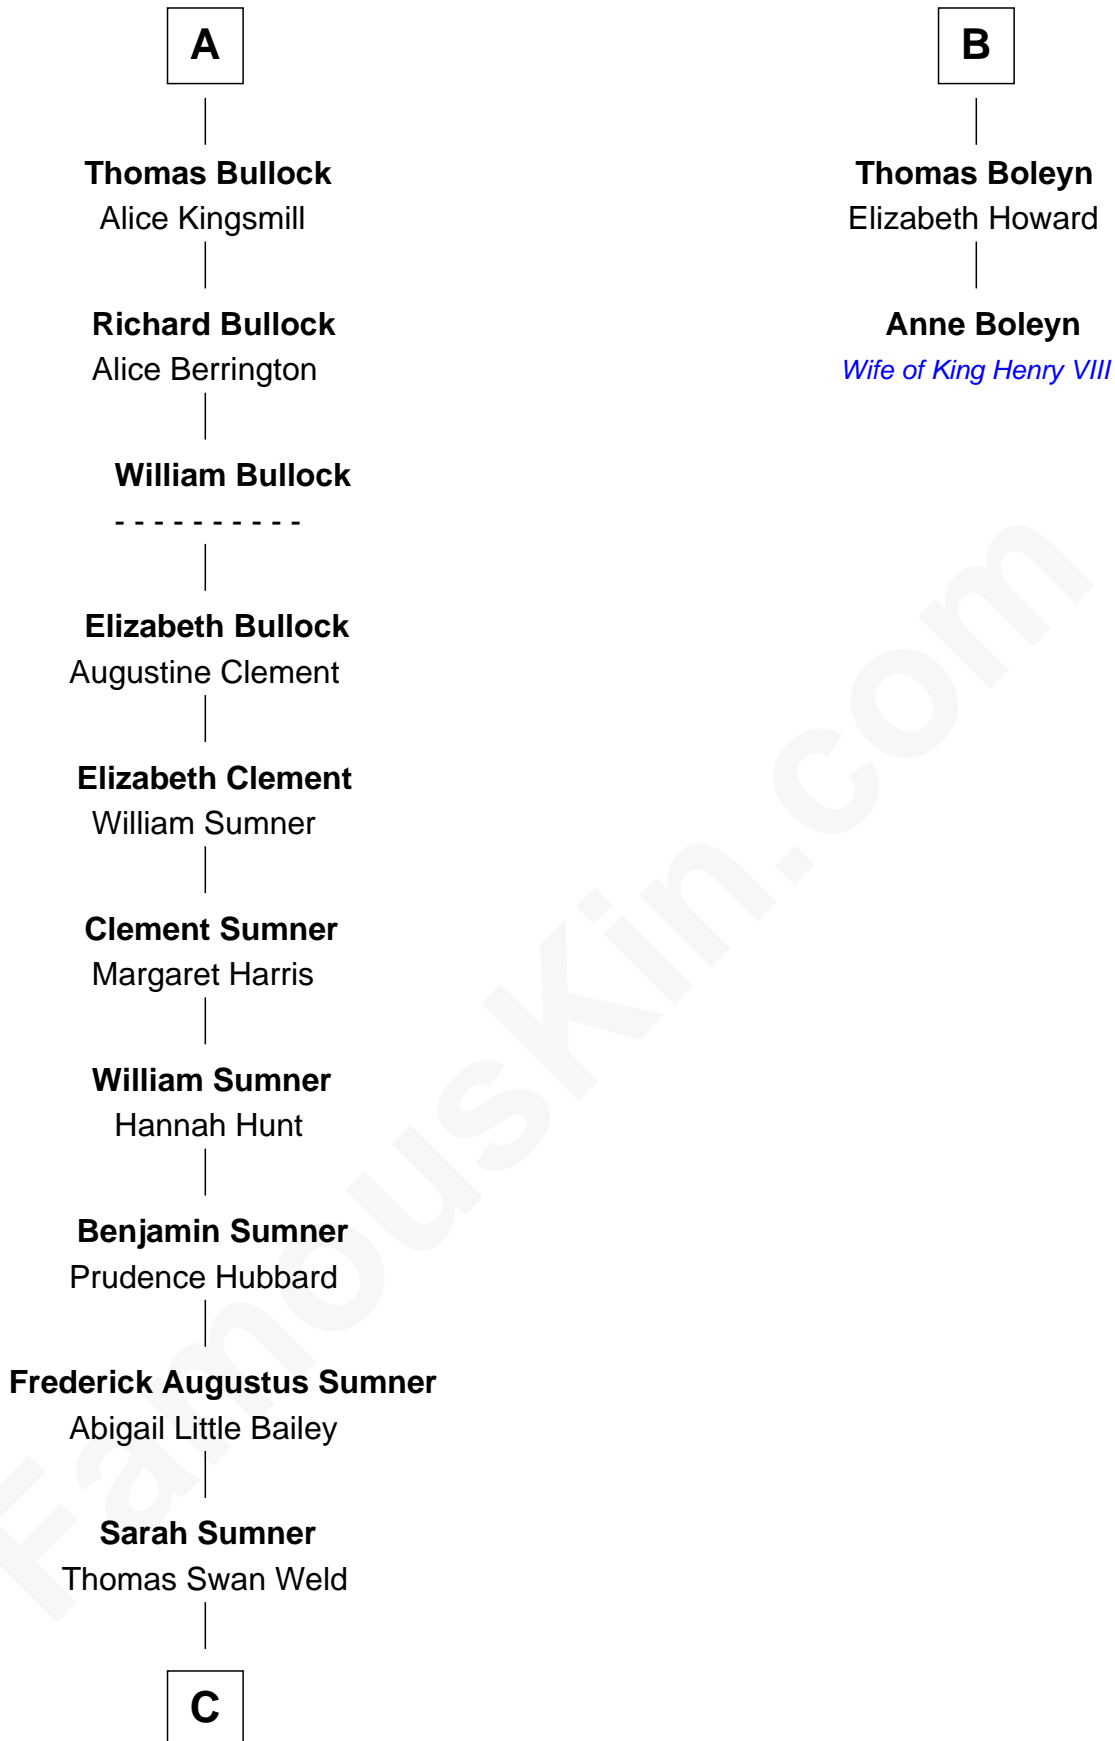

FamousKin.com

Relationship Chart of

Bill Weld

68th Governor of Massachusetts

8th cousin 12 times removed of

Anne Boleyn

2nd Wife of King Henry VIII

Gunselm de Badlesmere

Joan Beauchamp

Sir Thomas Butler

Anne Hankeford

Margaret Butler

Sir William Boleyn

B

C

—
Dr. Francis Minot Weld
Fanny Elizabeth Bartholomew