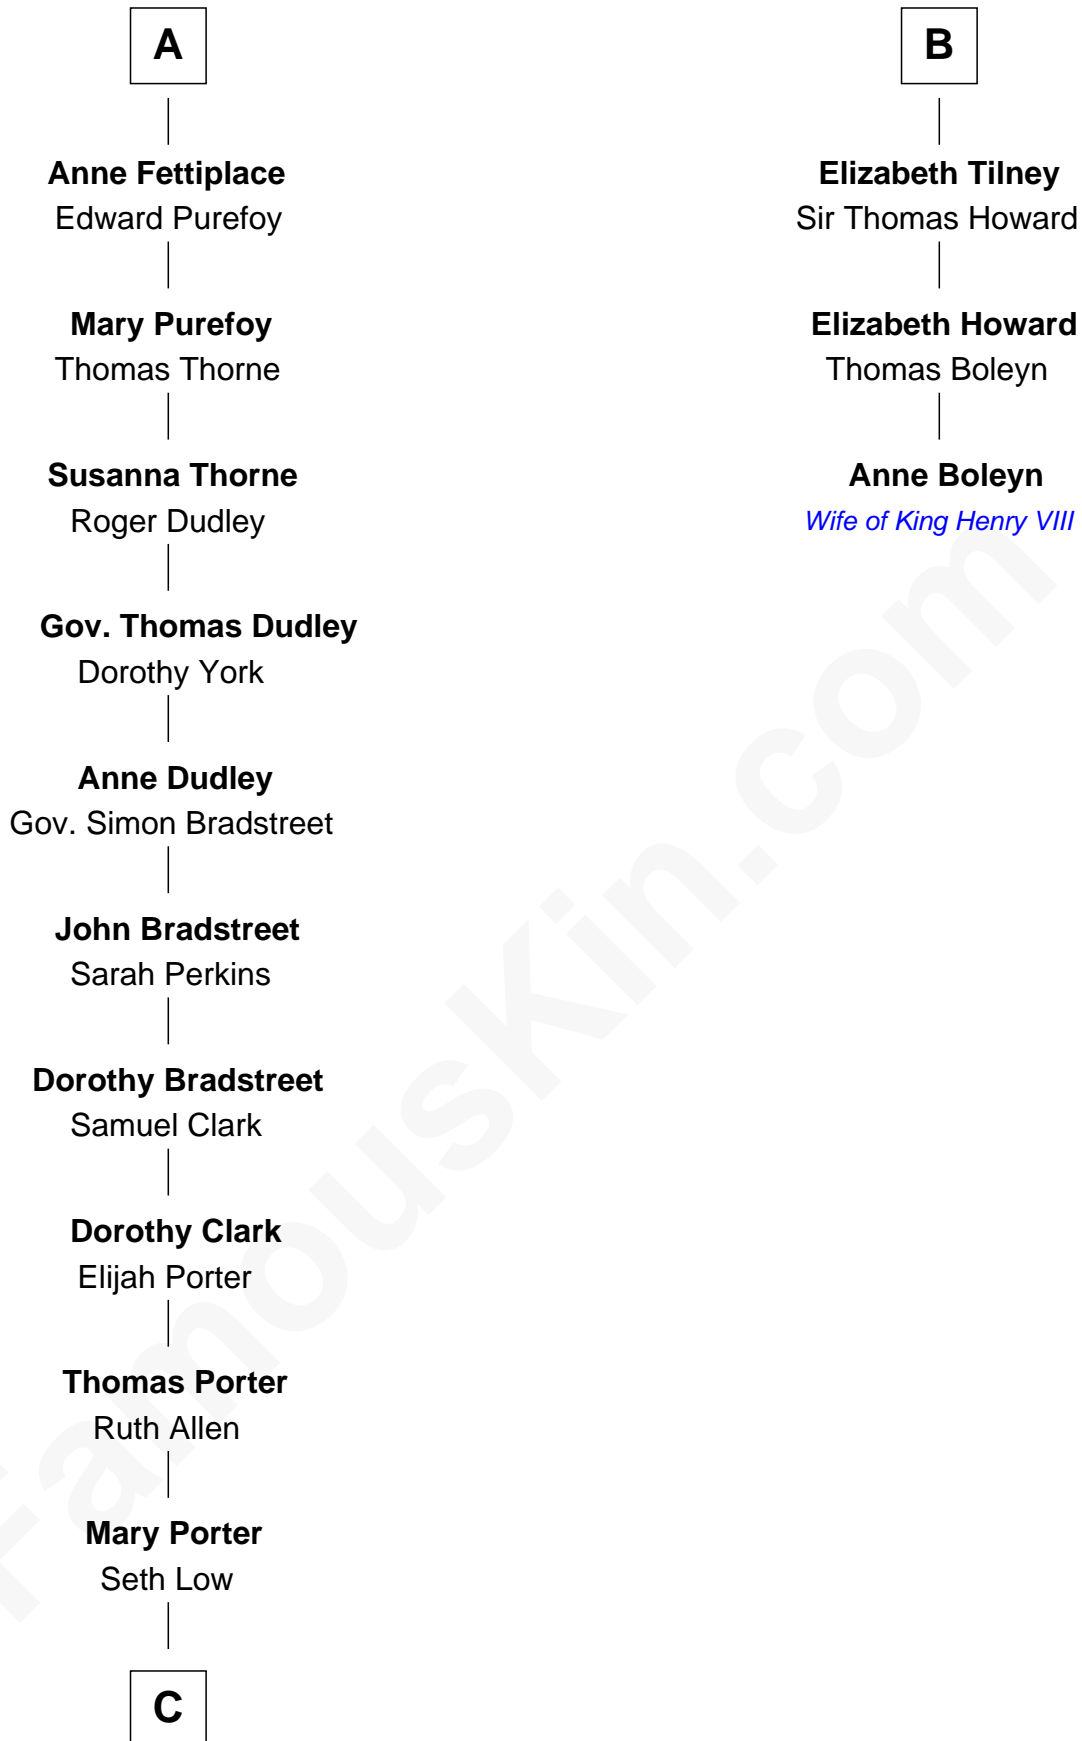

FamousKin.com

Relationship Chart of

Bill Weld

68th Governor of Massachusetts

9th cousin 12 times removed of

Anne Boleyn

2nd Wife of King Henry VIII

C

—
Harriet Low
John Babcock Hillard

—
Harriet Hillard
William Augustus White

—
Margaret Low White
Francis Minot Weld

—
David Weld
Mary Blake Nichols

—
Bill Weld
68th Governor of Massachusetts

FamousKin.com