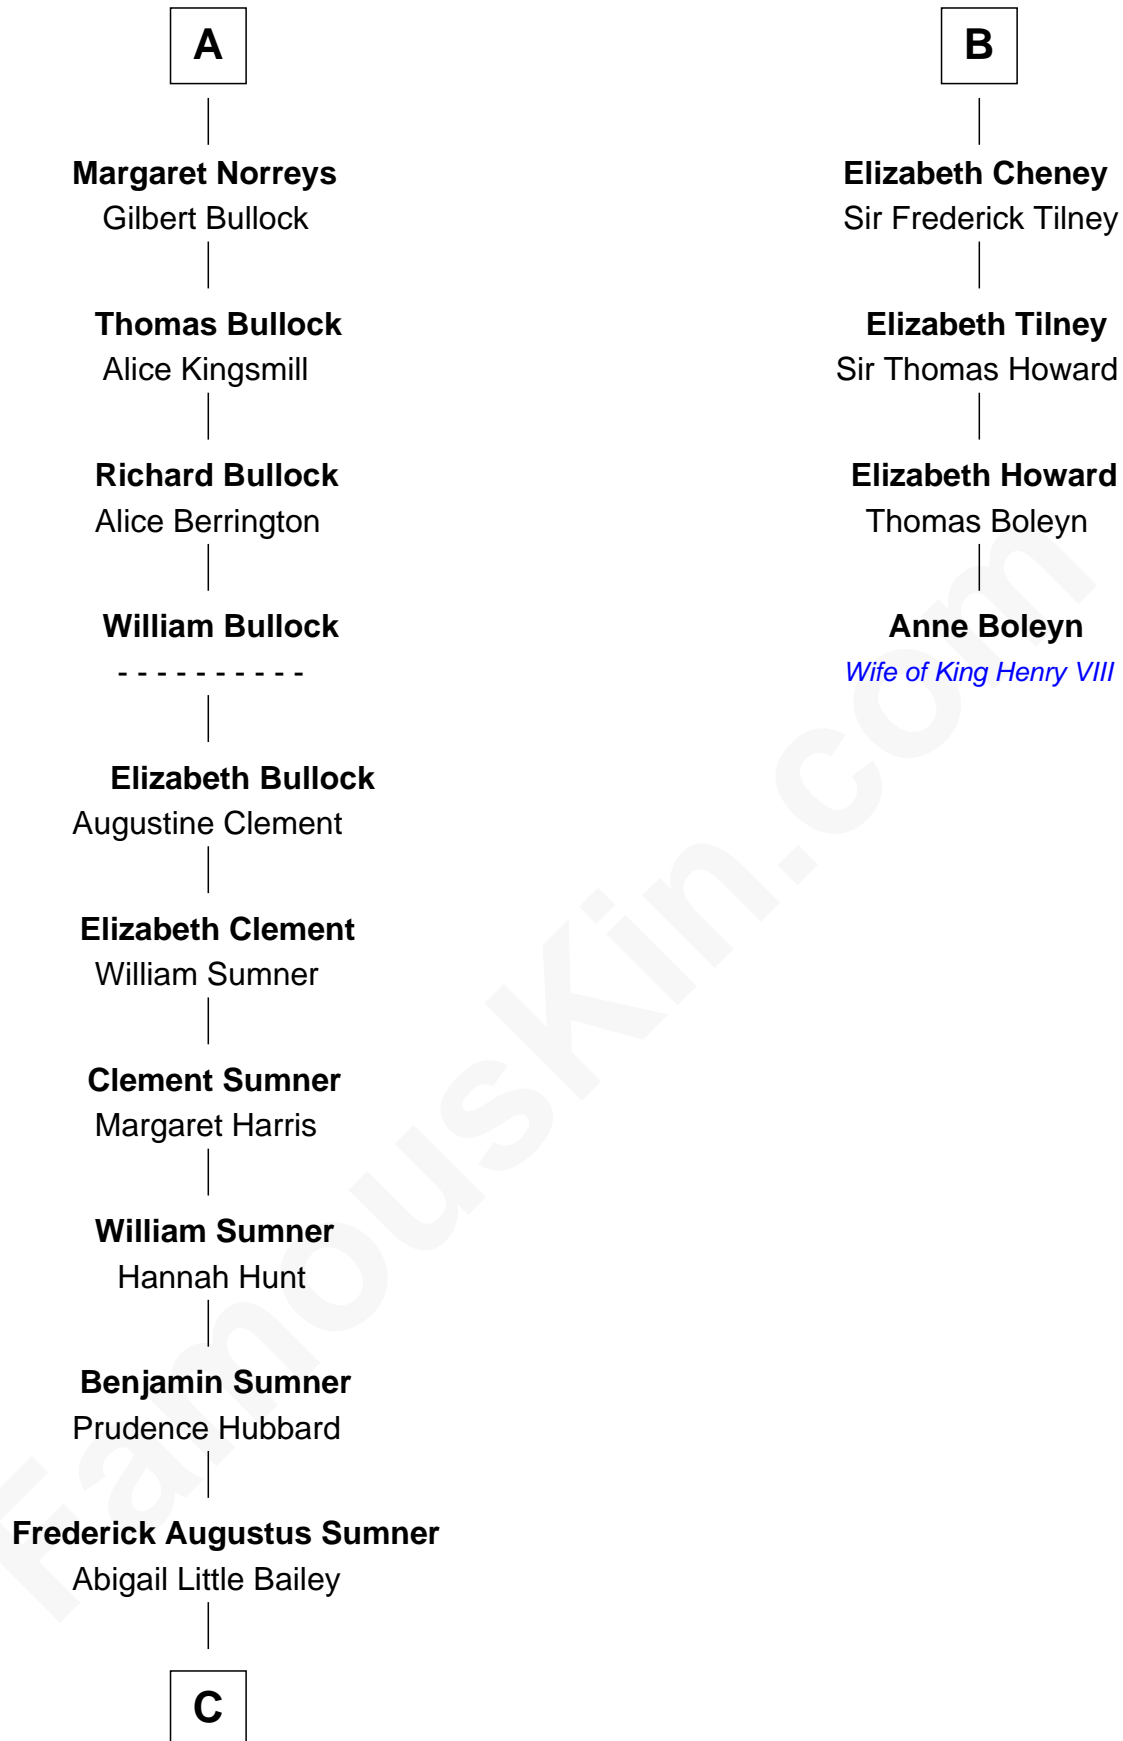

FamousKin.com Relationship Chart of

Bill Weld

68th Governor of Massachusetts

10th cousin 11 times removed of

Anne Boleyn

2nd Wife of King Henry VIII

Sir Walter FitzRobert

Ida Longespee

Sir Robert FitzWalter

Eleanor de Ferrers

Sir Robert FitzWalter

Joan de Multon

Sir John FitzWalter

Eleanor de Percy

Alice FitzWalter

Aubrey de Vere

Sir Reynold de Grey

Ida Grey

John Cokayne

Elizabeth Cokayne

Sir Laurence Cheney

B

C

Sarah Sumner
Thomas Swan Weld

Dr. Francis Minot Weld
Fanny Elizabeth Bartholomew

Francis Minot Weld
Margaret Low White

David Weld
Mary Blake Nichols

Bill Weld
68th Governor of Massachusetts

FamousKin.com