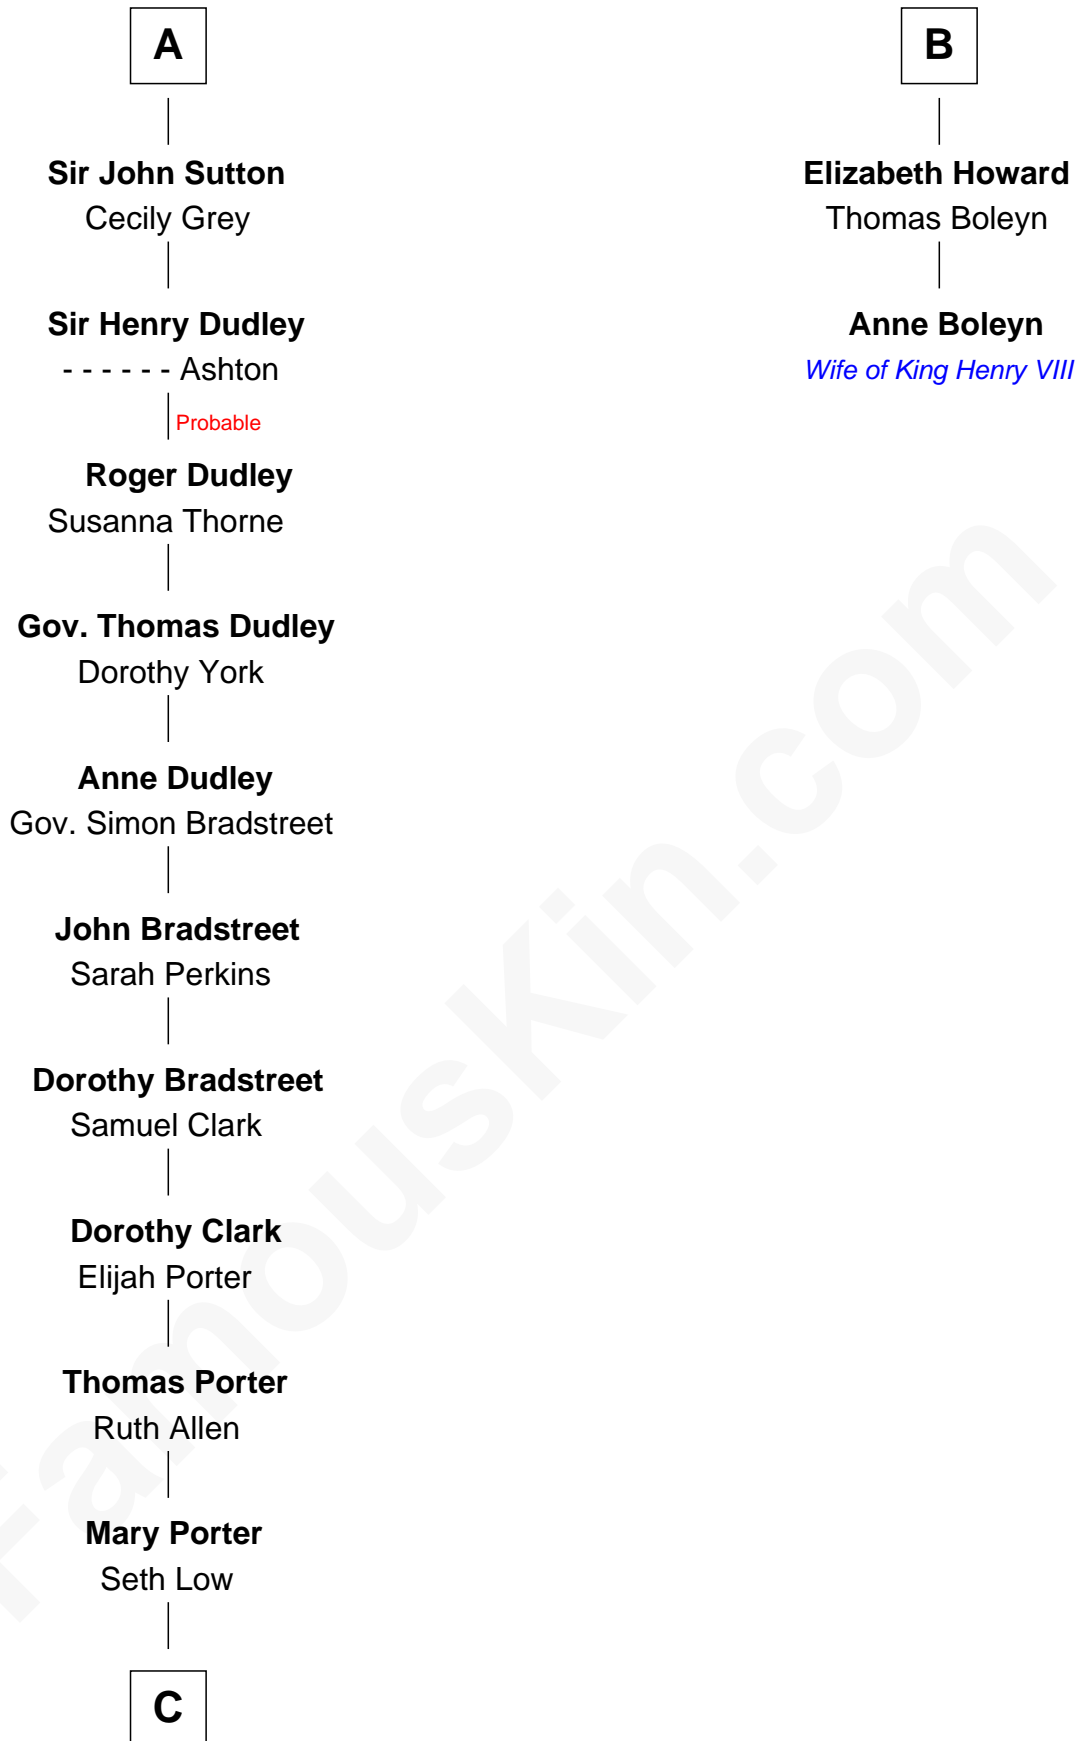

FamousKin.com

Relationship Chart of

Bill Weld

68th Governor of Massachusetts

8th cousin 13 times removed of

Anne Boleyn

2nd Wife of King Henry VIII

C

—
Harriet Low
John Babcock Hillard

—
Harriet Hillard
William Augustus White

—
Margaret Low White
Francis Minot Weld

—
David Weld
Mary Blake Nichols

—
Bill Weld
68th Governor of Massachusetts