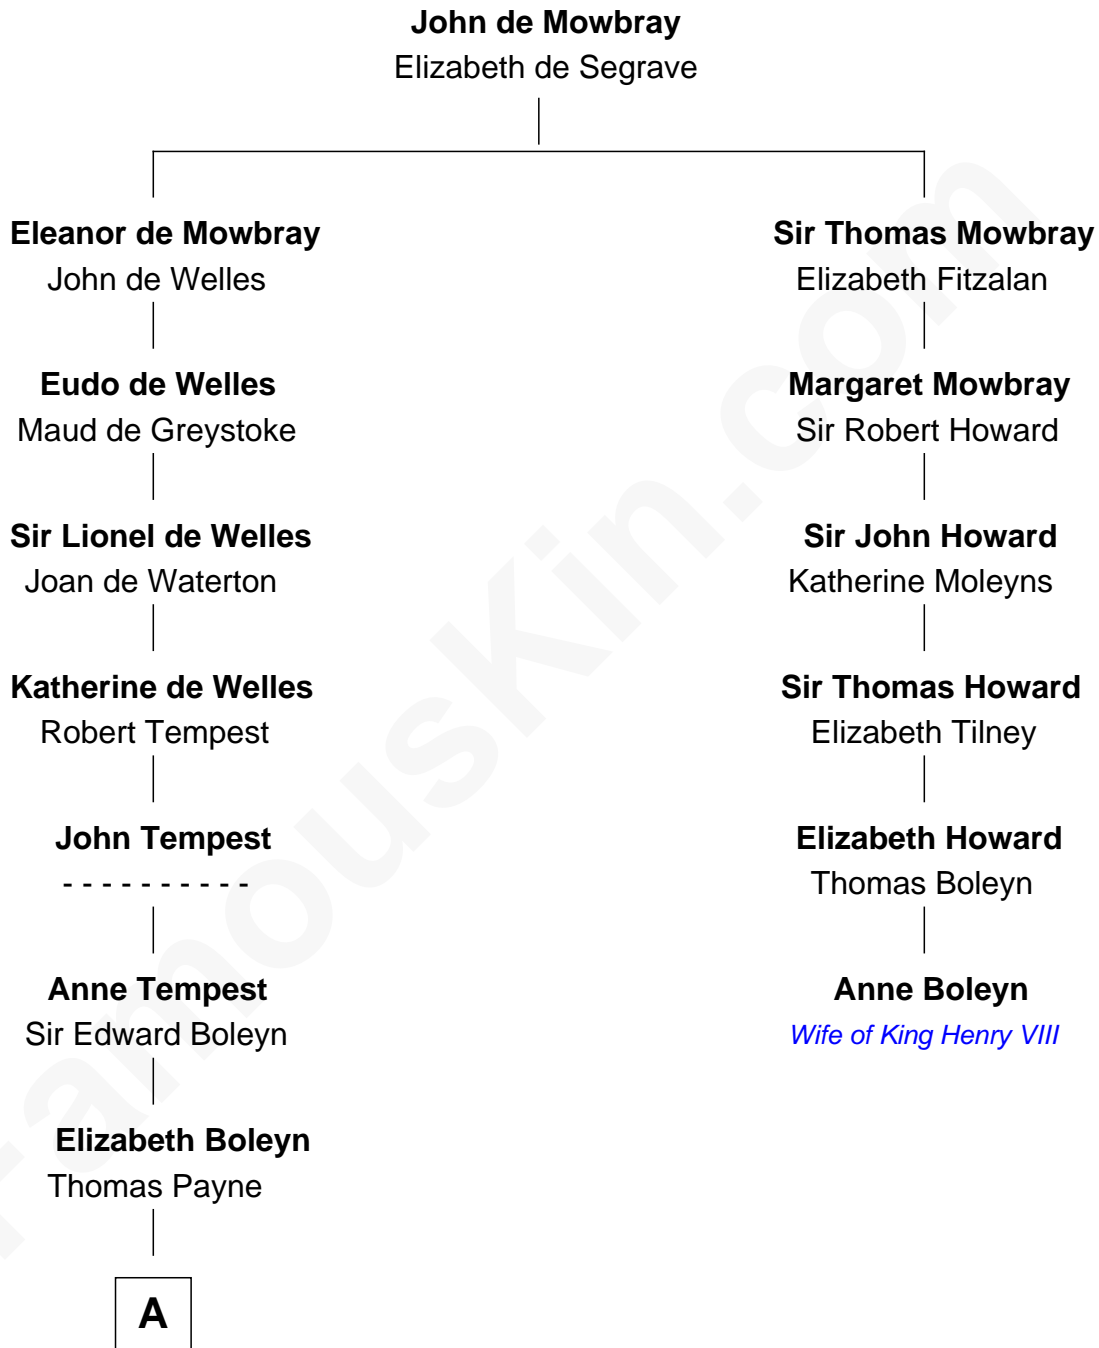

FamousKin.com

Relationship Chart of

Bill Weld

68th Governor of Massachusetts

5th cousin 15 times removed of

Anne Boleyn

2nd Wife of King Henry VIII

B

—
John Gelston Floyd

Julia Floyd DuBois

—
Cornelia DuBois Floyd

John Treadwell Nichols

—
Mary Blake Nichols

David Weld

—
Bill Weld

68th Governor of Massachusetts