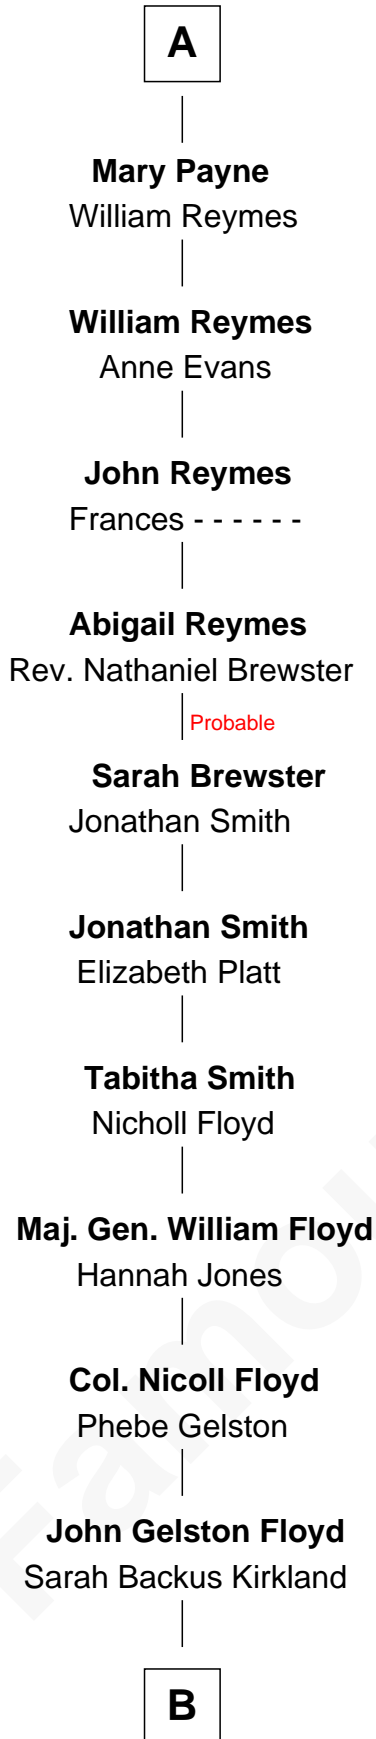

FamousKin.com

Relationship Chart of

Bill Weld

68th Governor of Massachusetts

5th cousin 15 times removed of

Anne Boleyn

2nd Wife of King Henry VIII

B

—
John Gelston Floyd

Julia Floyd DuBois

—
Cornelia DuBois Floyd

John Treadwell Nichols

—
Mary Blake Nichols

David Weld

—
Bill Weld

68th Governor of Massachusetts