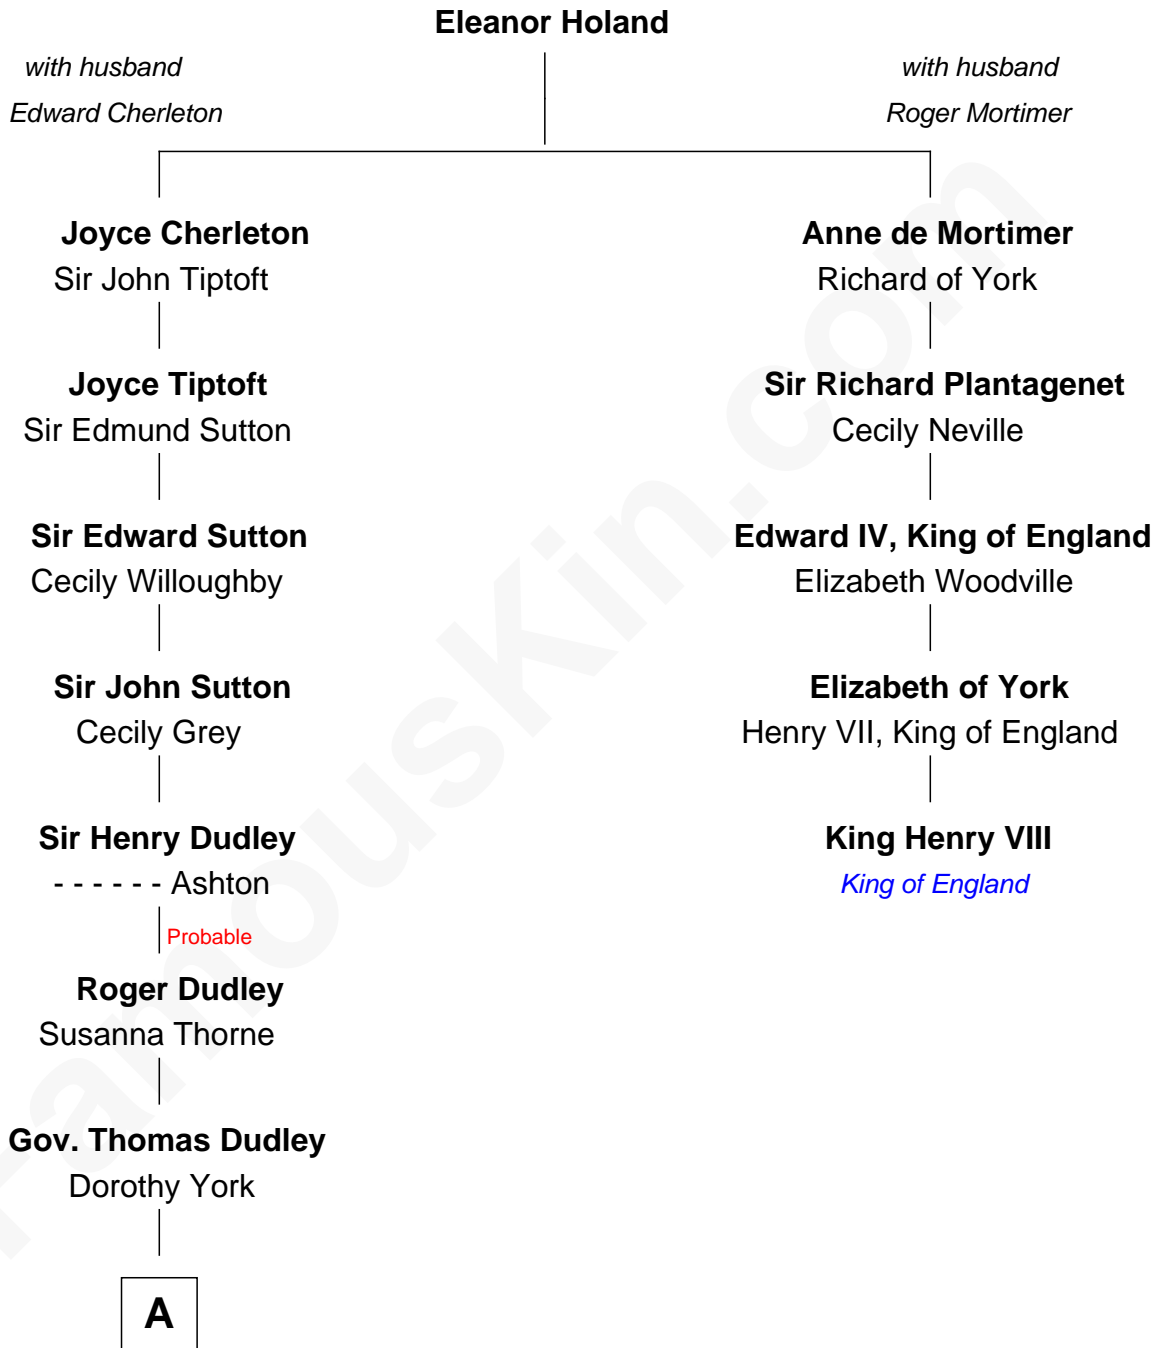

# FamousKin.com Relationship Chart of

**Bill Weld**

*68th Governor of Massachusetts*

**4th cousin 13 times removed of**

**King Henry VIII**

*King of England*

**A**

—  
**Anne Dudley**

Gov. Simon Bradstreet

—  
**John Bradstreet**

Sarah Perkins

—  
**Dorothy Bradstreet**

Samuel Clark

—  
**Dorothy Clark**

Elijah Porter

—  
**Thomas Porter**