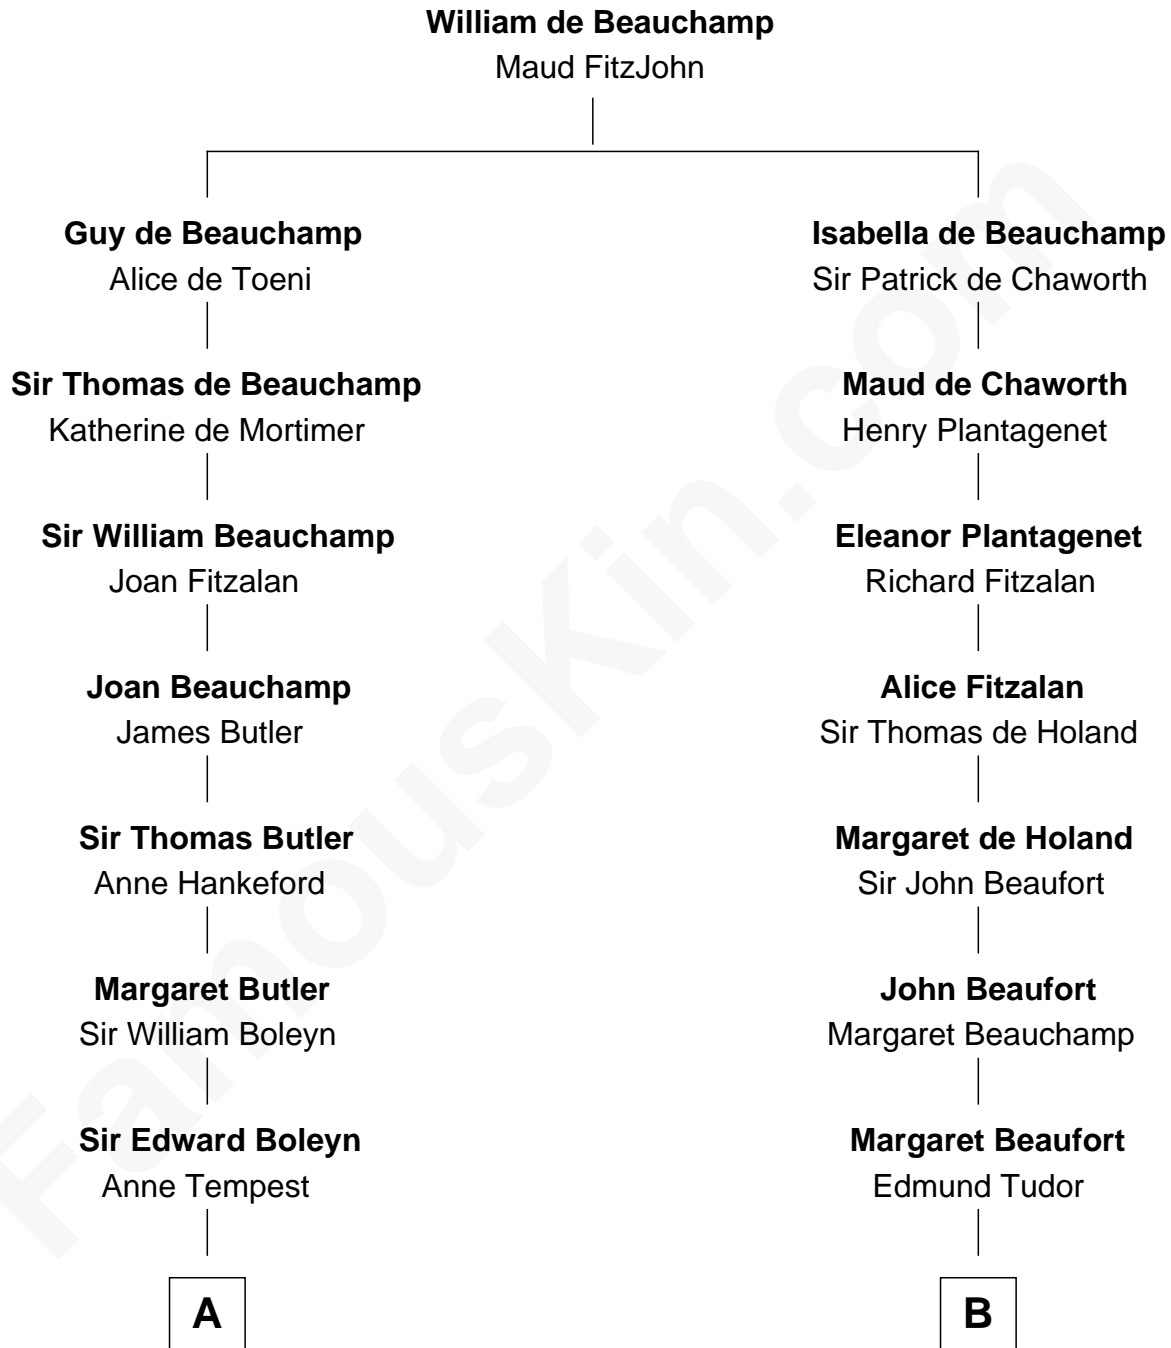

FamousKin.com Relationship Chart of

Bill Weld

68th Governor of Massachusetts

8th cousin 13 times removed of

King Henry VIII

King of England

C

—
John Gelston Floyd
Sarah Backus Kirkland

—
John Gelston Floyd
Julia Floyd DuBois

—
Cornelia DuBois Floyd
John Treadwell Nichols

—
Mary Blake Nichols
David Weld

—
Bill Weld
68th Governor of Massachusetts

FamousKin.com