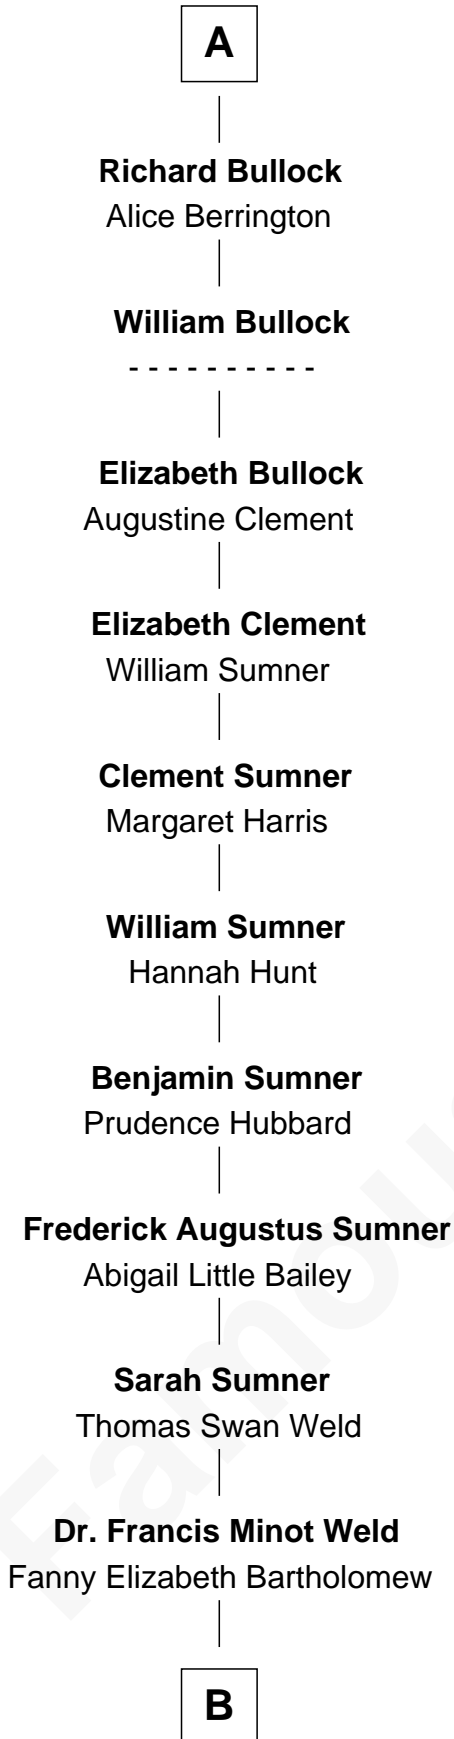

# FamousKin.com Relationship Chart of

**Bill Weld**

*68th Governor of Massachusetts*

7th cousin 12 times removed of

**King Henry VIII**

*King of England*

**William de Montagu**  
Katherine de Grandison

**Sibyl de Montagu**  
Sir Edmund Fitzalan

**Philippe Fitzalan**  
Sir Richard Sergeaux

**Alice Sergeaux**  
Sir Richard de Vere

**Sir John de Vere**  
Elizabeth Howard

**Joan de Vere**  
Sir William Norreys

**Margaret Norreys**  
Gilbert Bullock

**Thomas Bullock**  
Alice Kingsmill

**A**

**Philippa de Montagu**  
Sir Roger de Mortimer

**Edmund Mortimer**  
Philippa Plantagenet

**Roger Mortimer**  
Eleanor Holand

**Anne de Mortimer**  
Richard of York

**Sir Richard Plantagenet**  
Cecily Neville

**Edward IV, King of England**  
Elizabeth Woodville

**Elizabeth of York**  
Henry VII, King of England

**King Henry VIII**  
*King of England*

**B**

—  
**Francis Minot Weld**

Margaret Low White

—  
**David Weld**