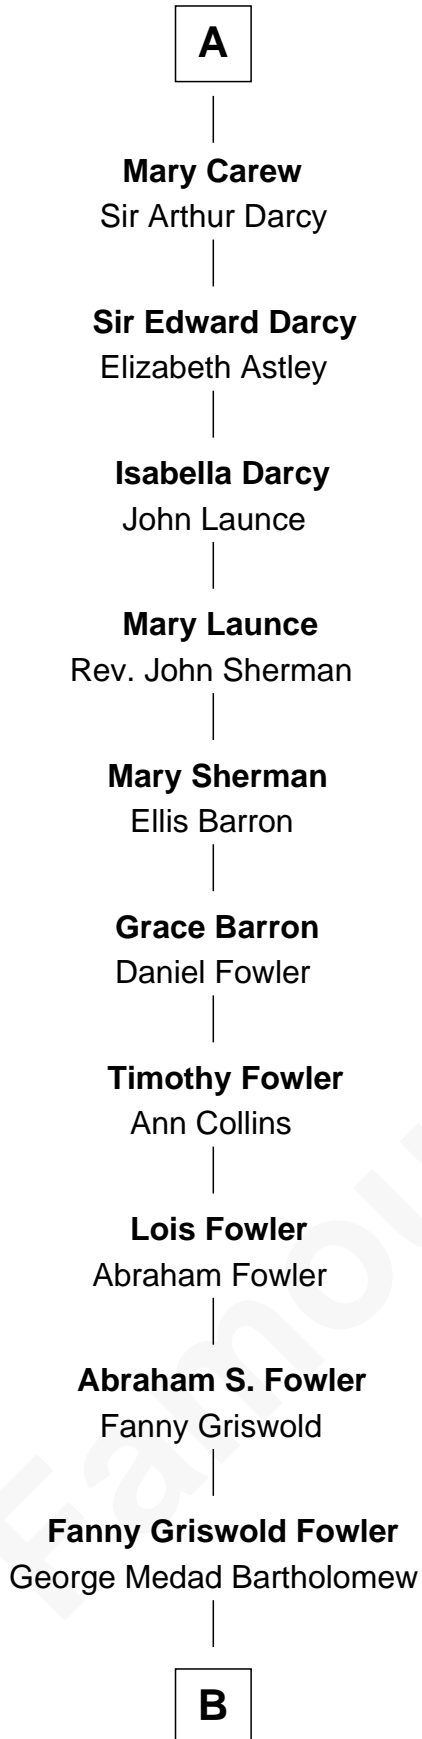

FamousKin.com Relationship Chart of

Bill Weld

68th Governor of Massachusetts

7th cousin 13 times removed of

King Henry VIII

King of England

A

B

Fanny Elizabeth Bartholomew

Dr. Francis Minot Weld

Francis Minot Weld

Margaret Low White

David Weld

Mary Blake Nichols

Bill Weld

68th Governor of Massachusetts