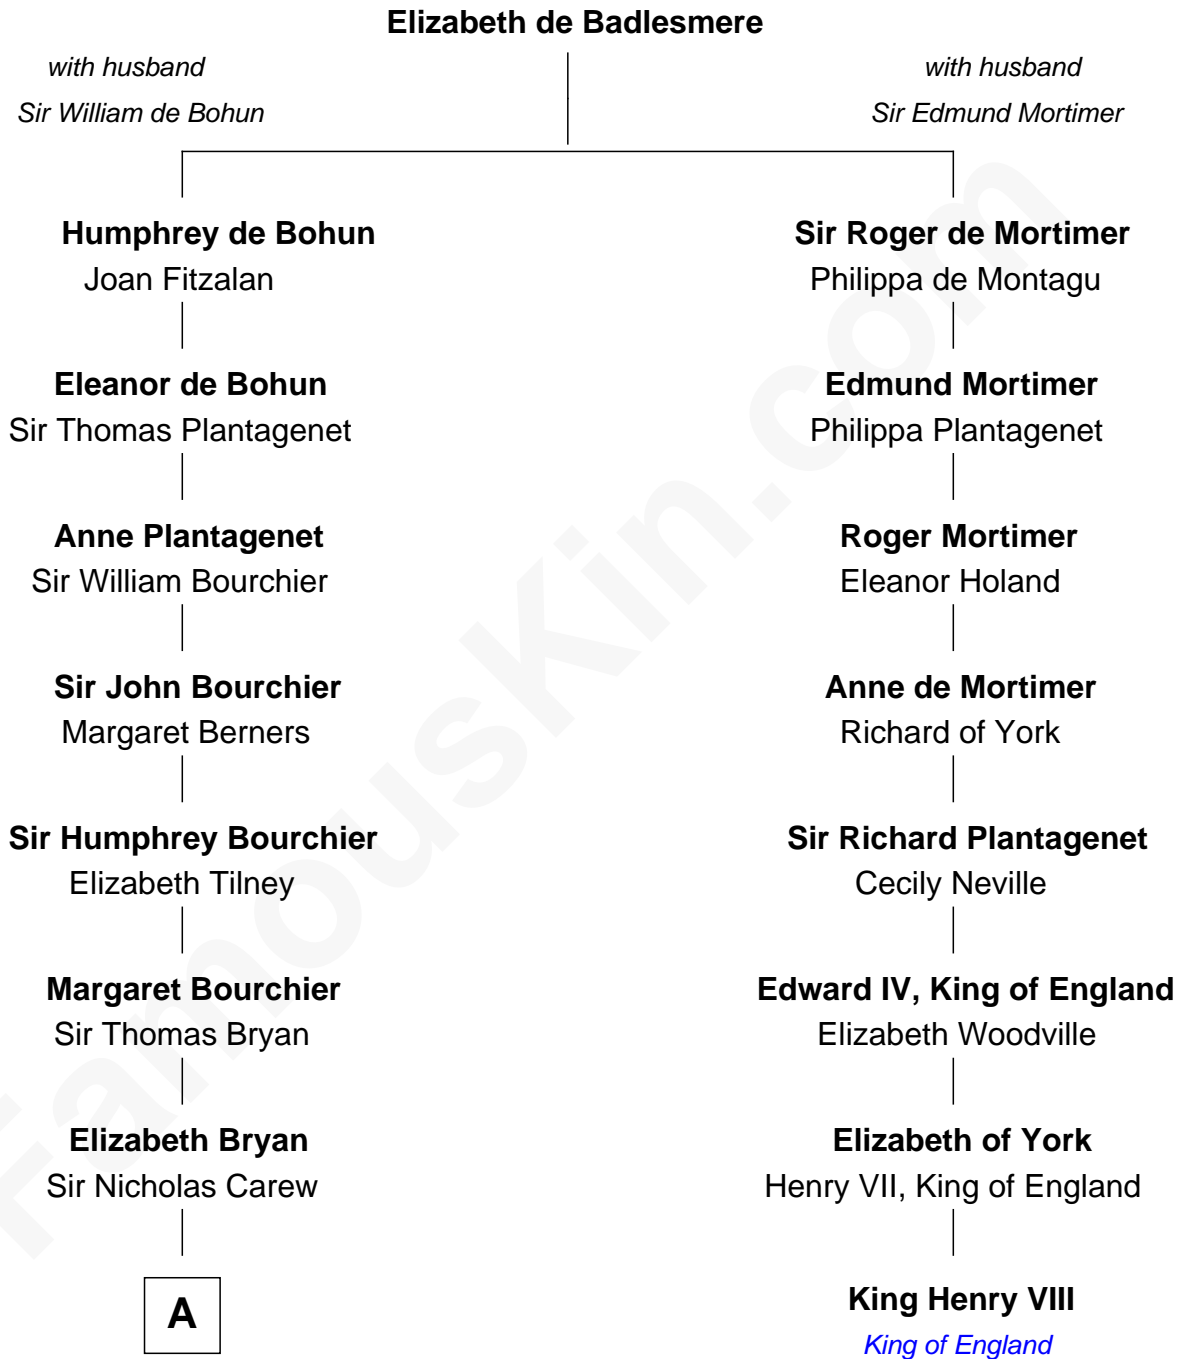

FamousKin.com Relationship Chart of

Bill Weld

68th Governor of Massachusetts

7th cousin 13 times removed of

King Henry VIII

King of England

A

B

Fanny Elizabeth Bartholomew

Dr. Francis Minot Weld

Francis Minot Weld

Margaret Low White

David Weld

Mary Blake Nichols

Bill Weld

68th Governor of Massachusetts