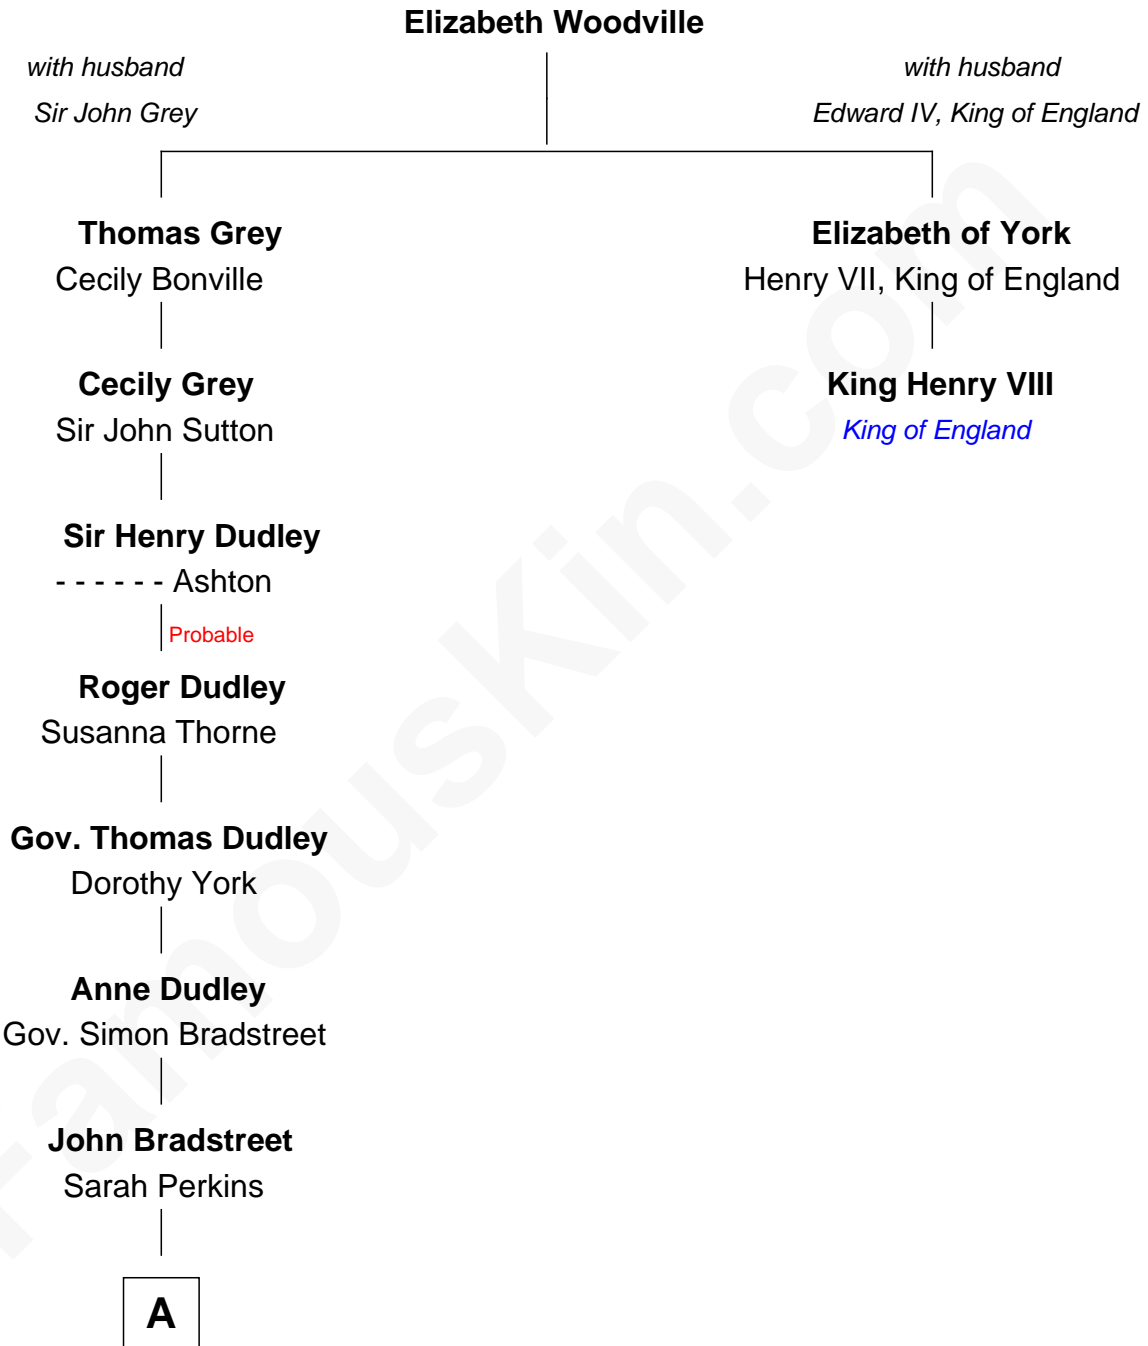

# FamousKin.com Relationship Chart of

**Bill Weld**

*68th Governor of Massachusetts*

**1st cousin 14 times removed of**

**King Henry VIII**

*King of England*

**A**

**Dorothy Bradstreet**

Samuel Clark

**Dorothy Clark**

Elijah Porter

**Thomas Porter**

Ruth Allen

**Mary Porter**

Seth Low

**Harriet Low**