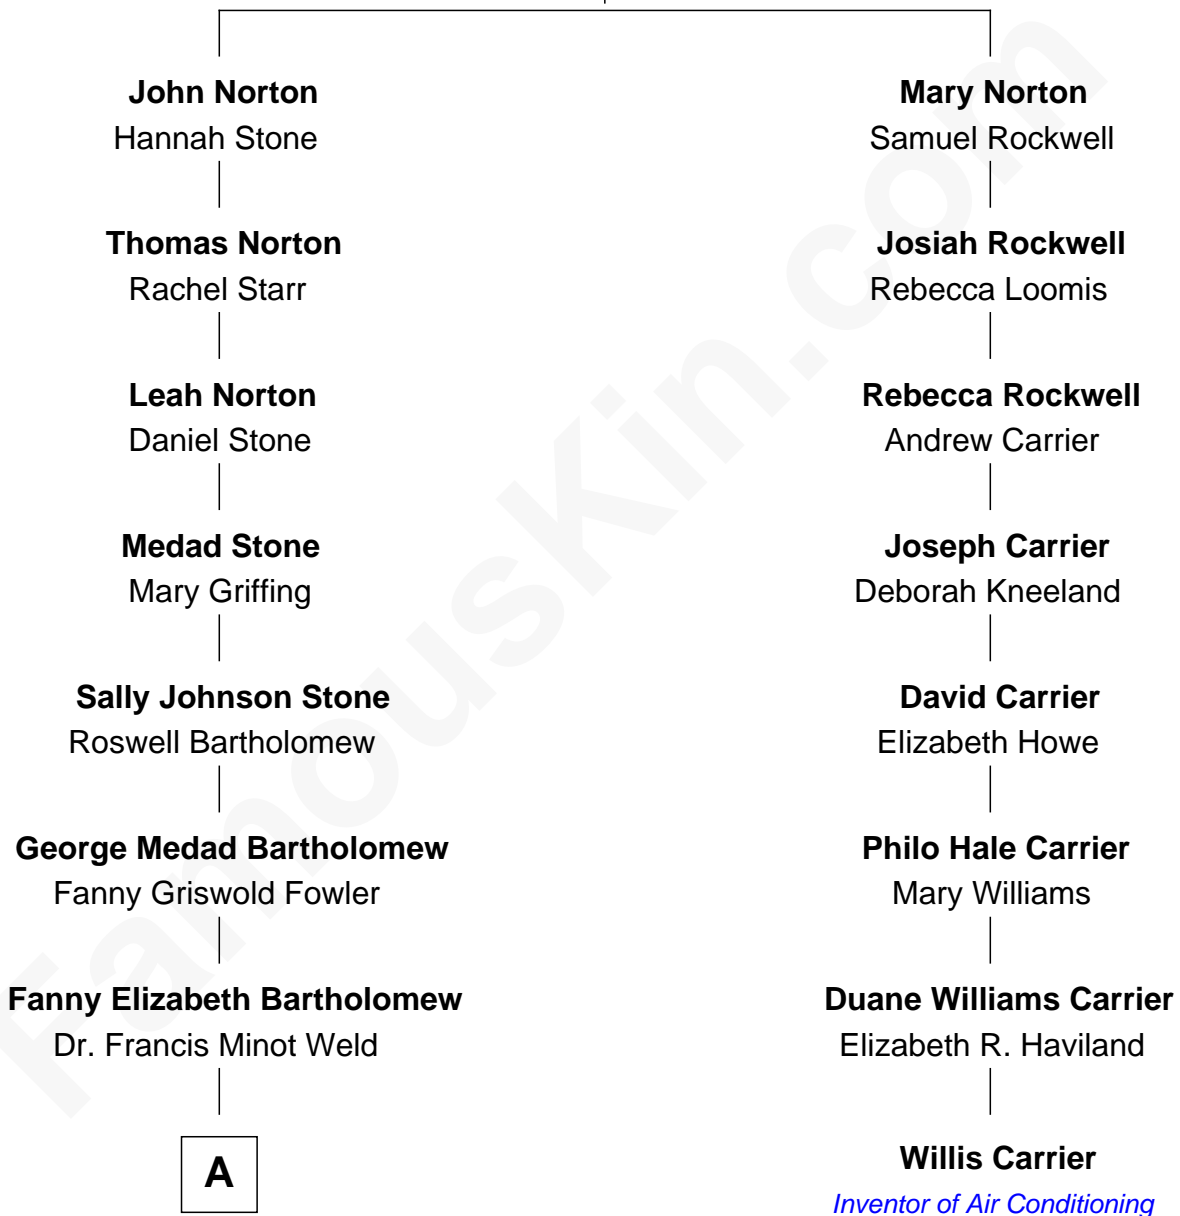

# FamousKin.com Relationship Chart of

**Bill Weld**

*68th Governor of Massachusetts*

7th cousin 2 times removed of

**Willis Carrier**

*Inventor of Air Conditioning*

**Thomas Norton**

Grace Wells

**A**

—  
**Francis Minot Weld**

Margaret Low White

—  
**David Weld**

Mary Blake Nichols

—  
**Bill Weld**

*68th Governor of Massachusetts*