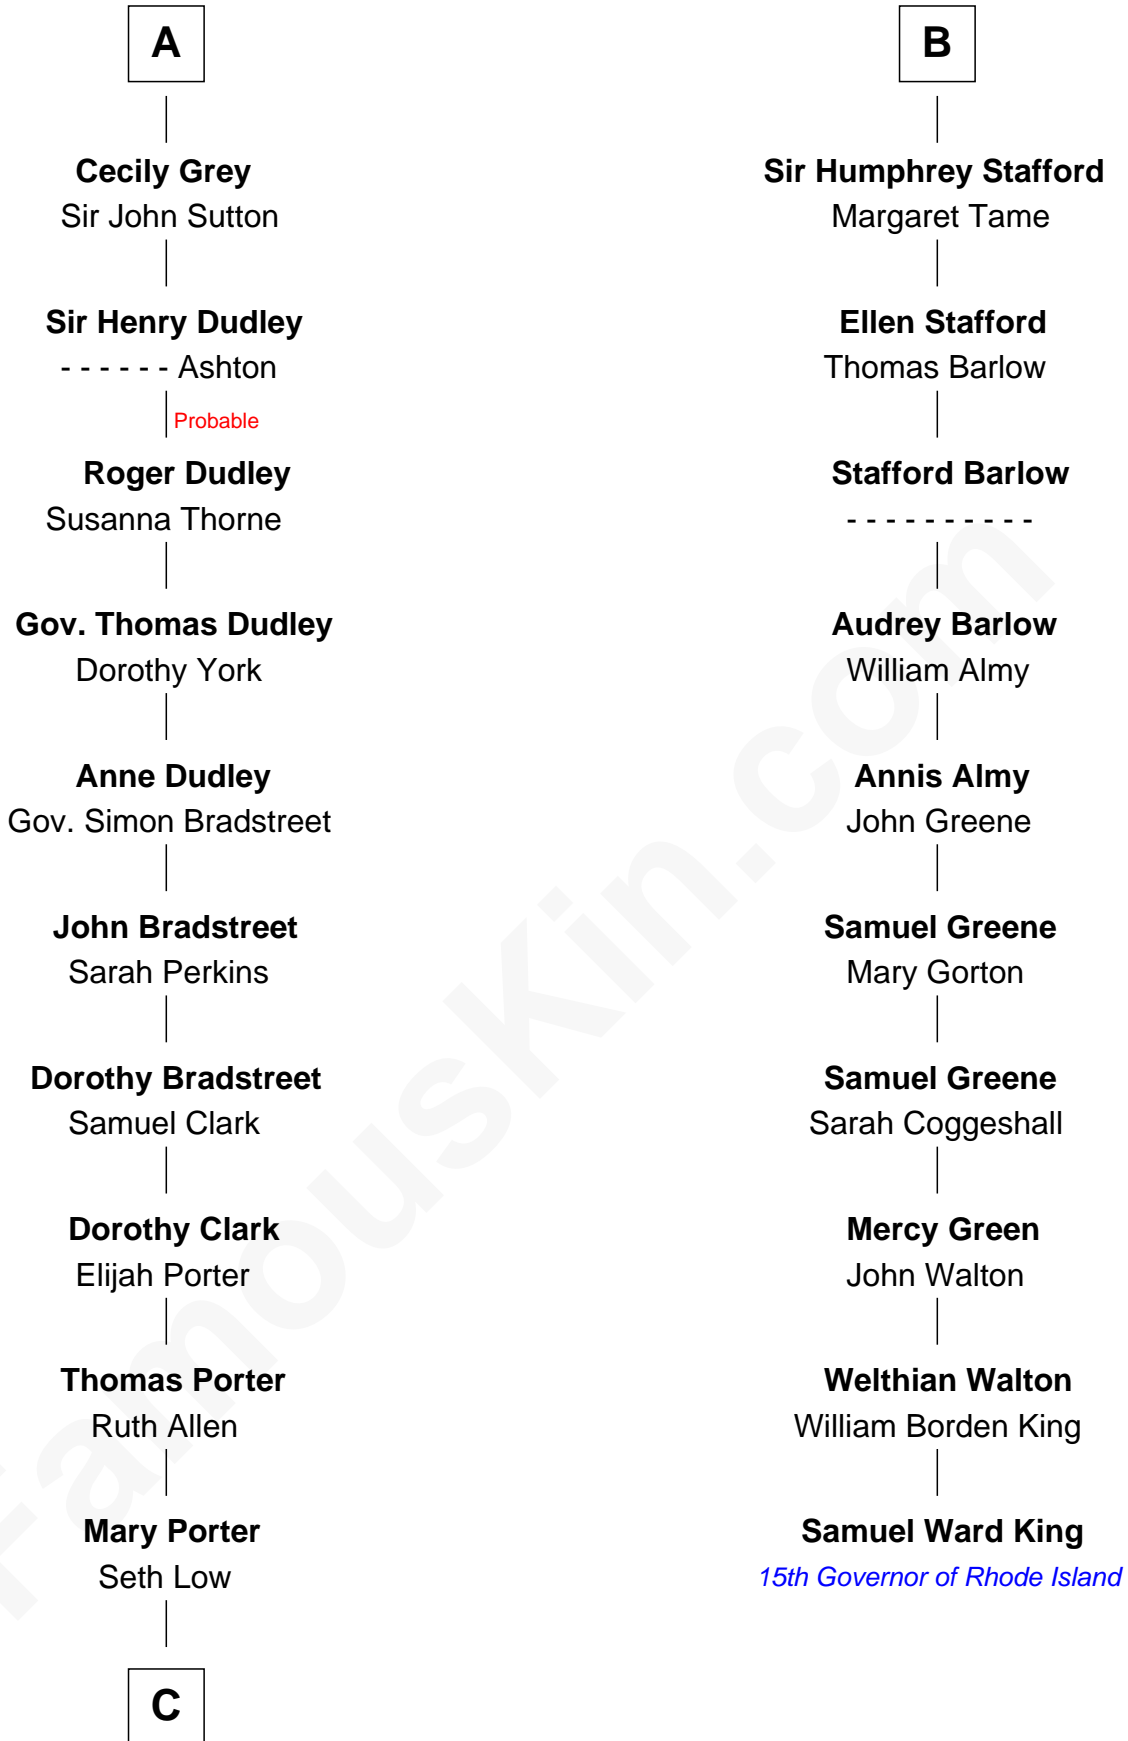

FamousKin.com

Relationship Chart of

Bill Weld

68th Governor of Massachusetts

16th cousin 5 times removed of

Samuel Ward King

15th Governor of Rhode Island

C

Harriet Low
John Babcock Hillard

Harriet Hillard
William Augustus White

Margaret Low White
Francis Minot Weld

David Weld
Mary Blake Nichols

Bill Weld
68th Governor of Massachusetts

FamousKin.com