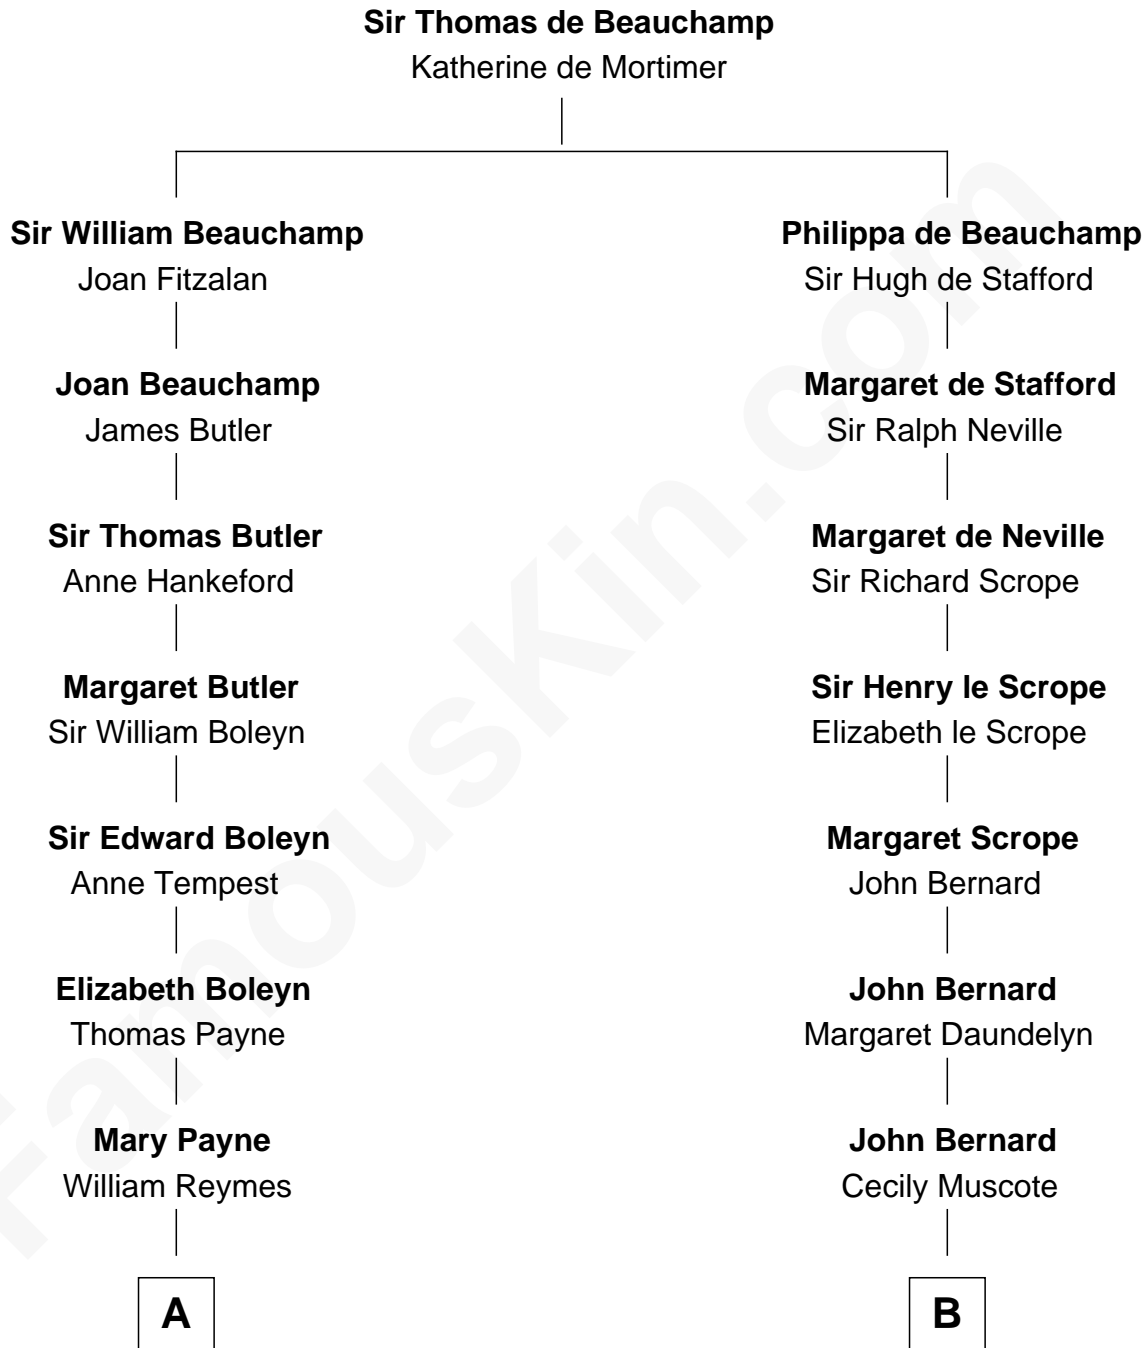

FamousKin.com

Relationship Chart of

Bill Weld

68th Governor of Massachusetts

13th cousin 6 times removed of

Francis Lightfoot Lee

Signer of the Declaration of Independence

C

—
Cornelia DuBois Floyd

John Treadwell Nichols

—
Mary Blake Nichols

David Weld

—
Bill Weld

68th Governor of Massachusetts

FamousKin.com