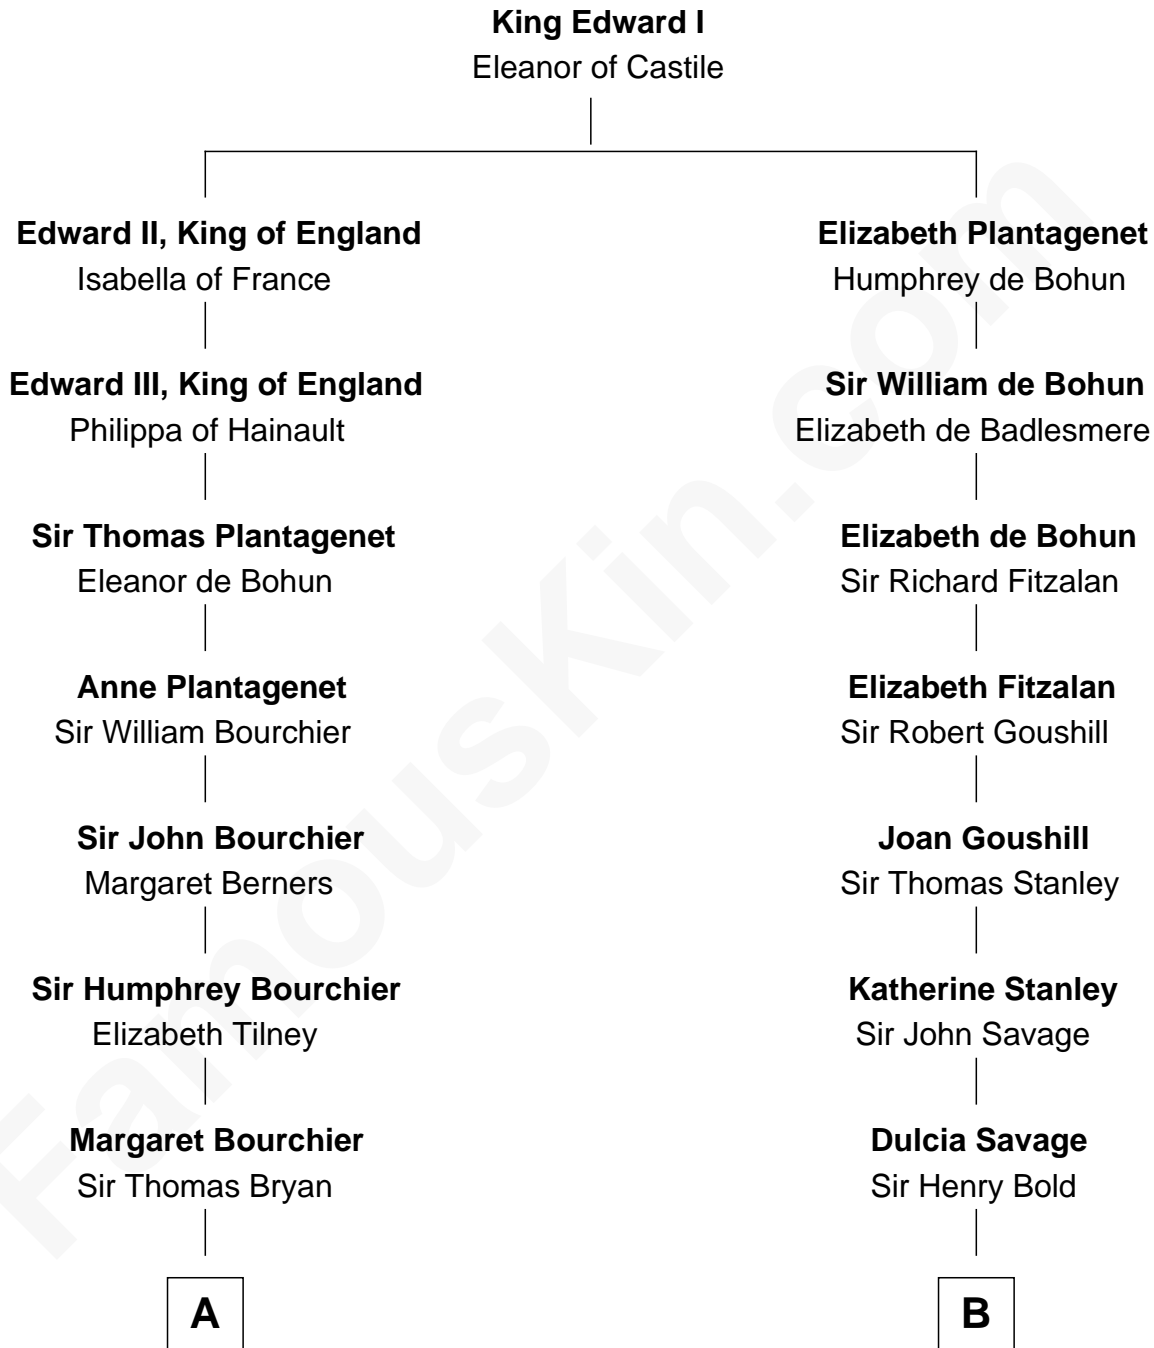

FamousKin.com

Relationship Chart of

Bill Weld

68th Governor of Massachusetts

14th cousin 7 times removed of

Francis Lightfoot Lee

Signer of the Declaration of Independence

C

Fanny Griswold Fowler
George Medad Bartholomew

Fanny Elizabeth Bartholomew
Dr. Francis Minot Weld

Francis Minot Weld
Margaret Low White

David Weld
Mary Blake Nichols

Bill Weld
68th Governor of Massachusetts