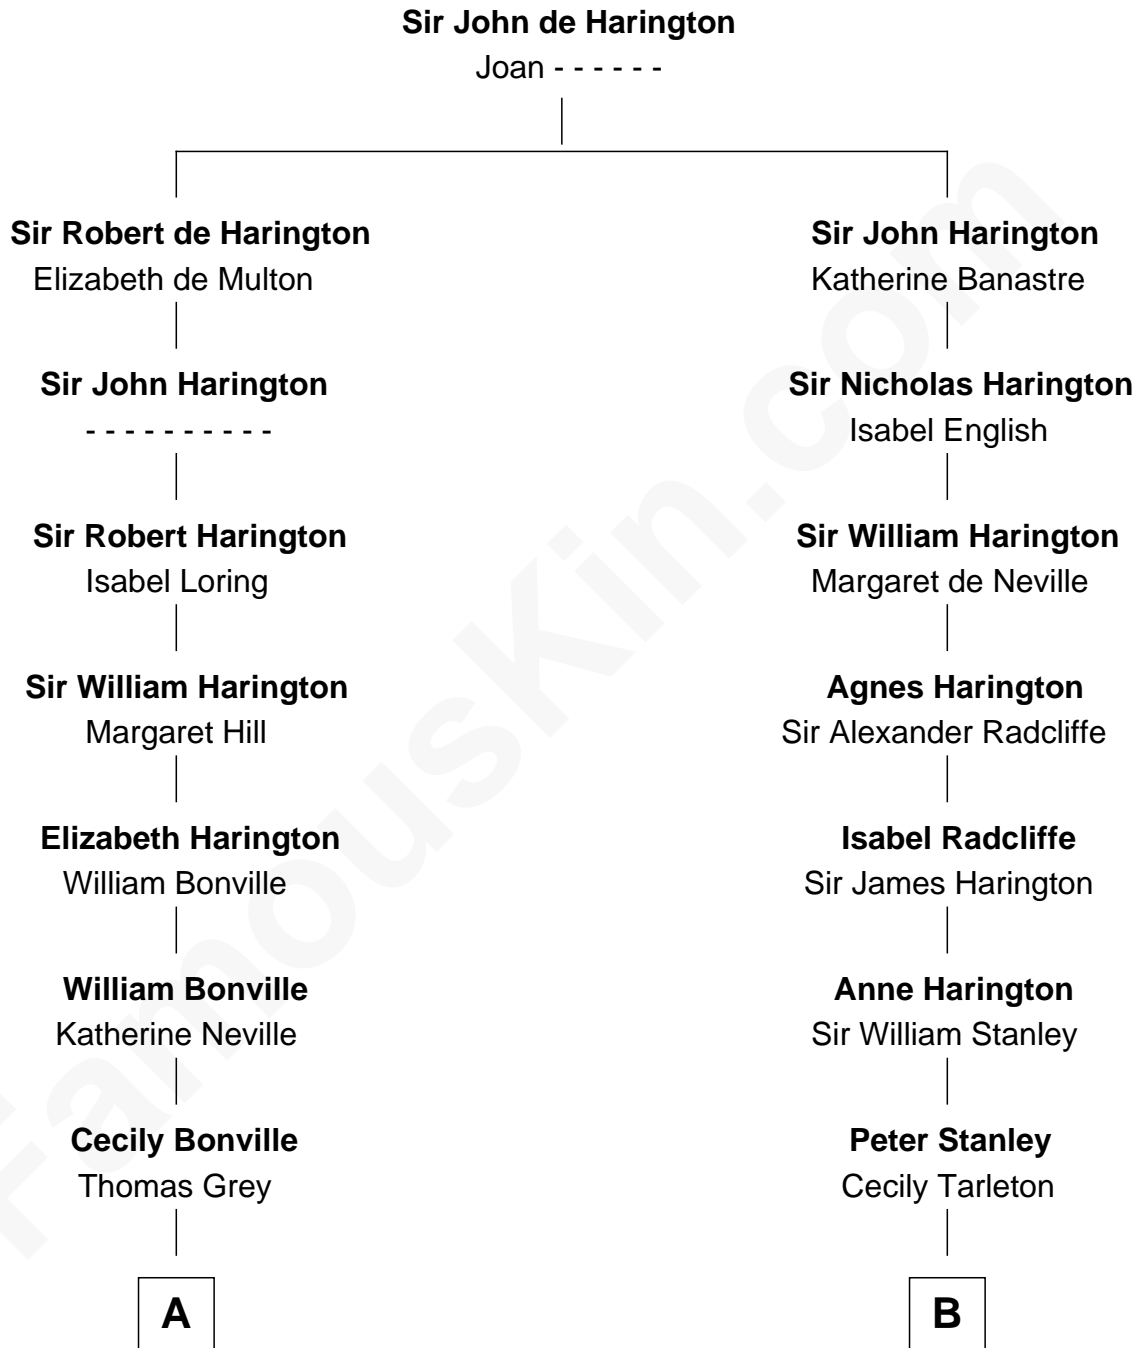

FamousKin.com
Relationship Chart of
Bill Weld

68th Governor of Massachusetts
 12th cousin 9 times removed of

Francis Lightfoot Lee
Signer of the Declaration of Independence

C

—
Harriet Low
John Babcock Hillard

—
Harriet Hillard
William Augustus White

—
Margaret Low White
Francis Minot Weld

—
David Weld
Mary Blake Nichols

—
Bill Weld
68th Governor of Massachusetts