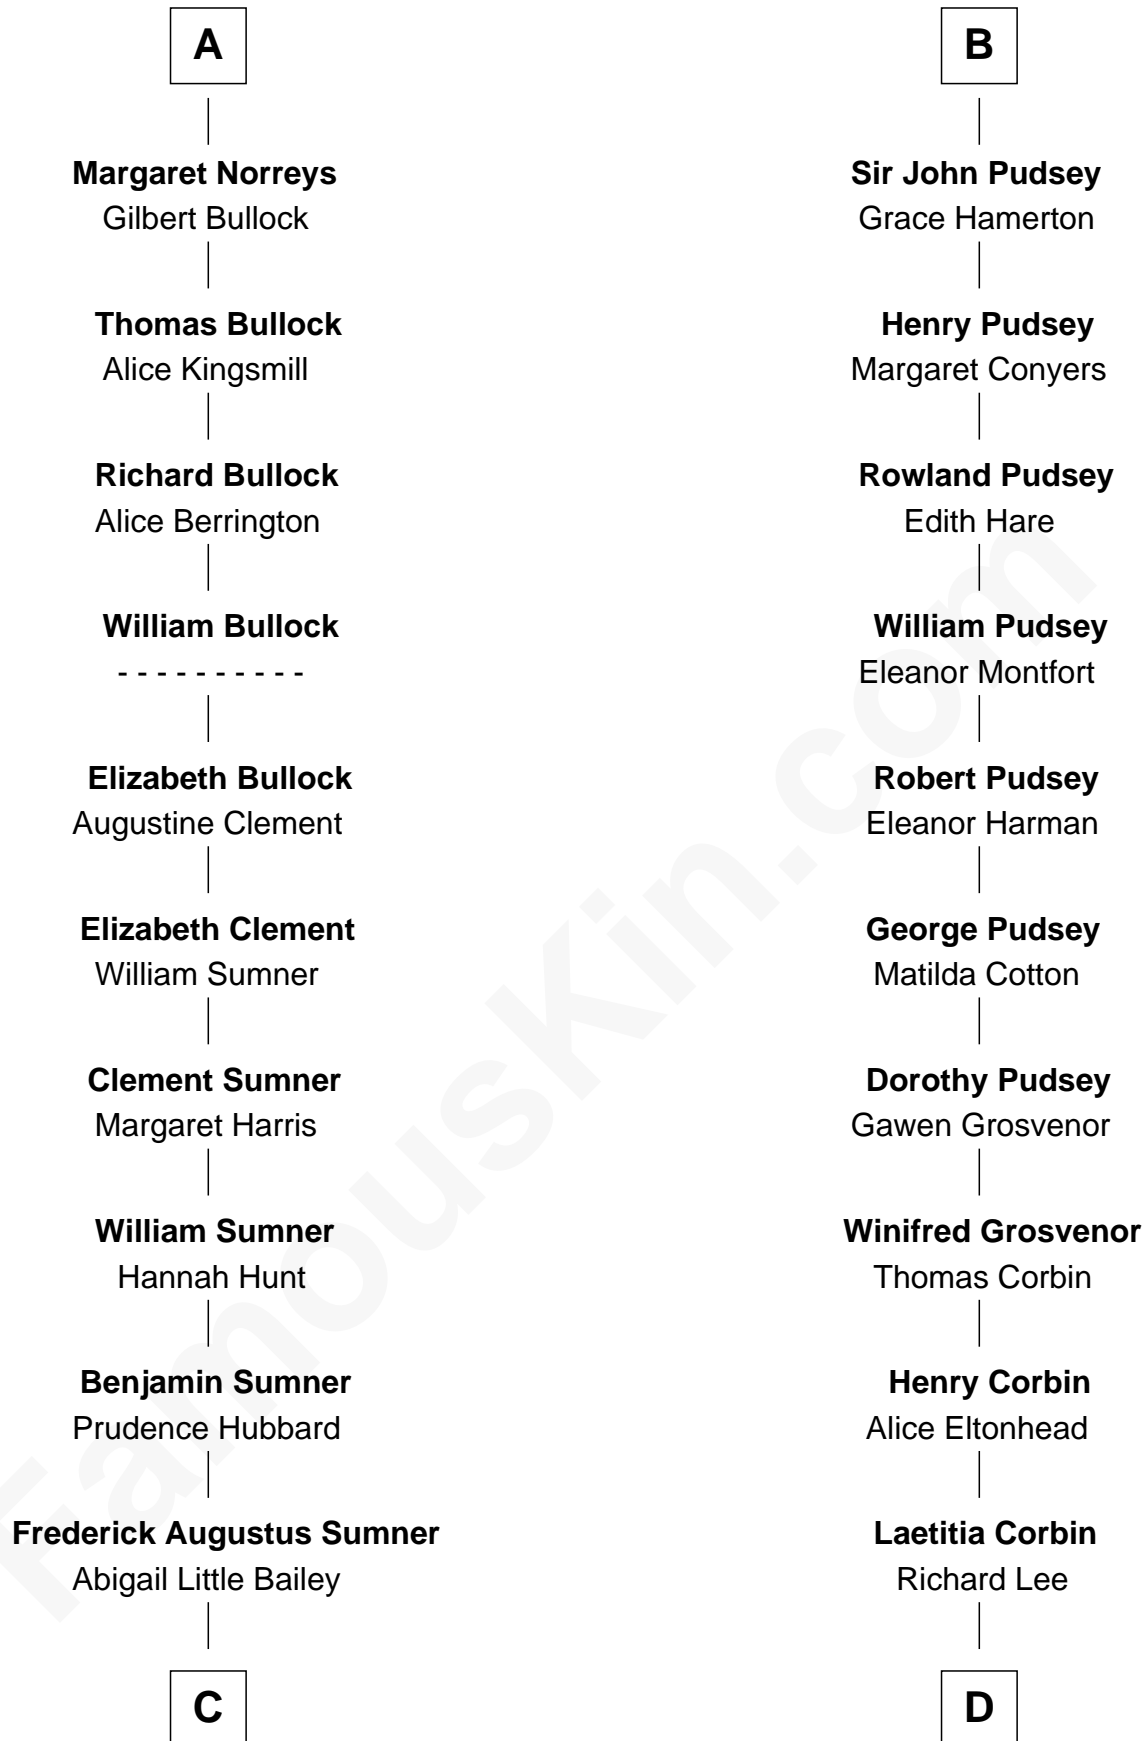

## Relationship Chart of

### Bill Weld

68th Governor of Massachusetts

18th cousin 3 times removed of

### Francis Lightfoot Lee

Signer of the Declaration of Independence

**C**

**Sarah Sumner**  
Thomas Swan Weld

**Dr. Francis Minot Weld**  
Fanny Elizabeth Bartholomew

**Francis Minot Weld**  
Margaret Low White

**David Weld**  
Mary Blake Nichols

**Bill Weld**  
*68th Governor of Massachusetts*

**D**

**Gov. Thomas Lee**  
Hannah Ludwell

**Francis Lightfoot Lee**  
*Signer of Declaration of Independence*

FamousKin.com