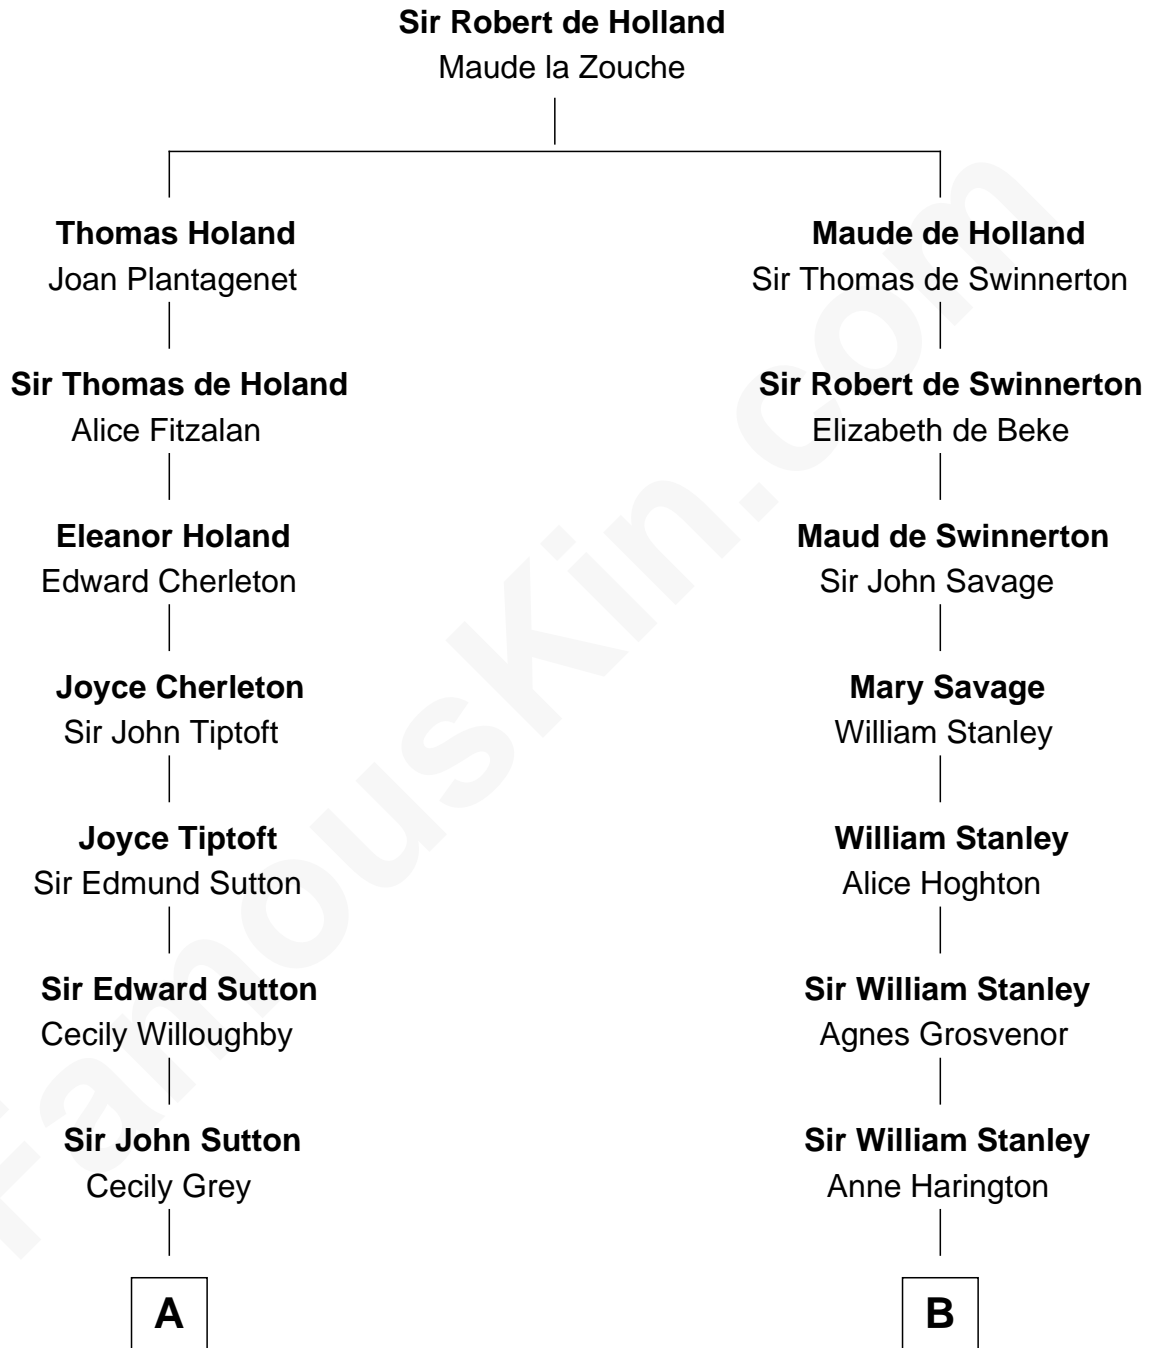

FamousKin.com

Relationship Chart of

Bill Weld

68th Governor of Massachusetts

13th cousin 7 times removed of

Francis Lightfoot Lee

Signer of the Declaration of Independence

C

—
Harriet Hillard
William Augustus White

—
Margaret Low White
Francis Minot Weld

—
David Weld
Mary Blake Nichols

—
Bill Weld
68th Governor of Massachusetts

FamousKin.com