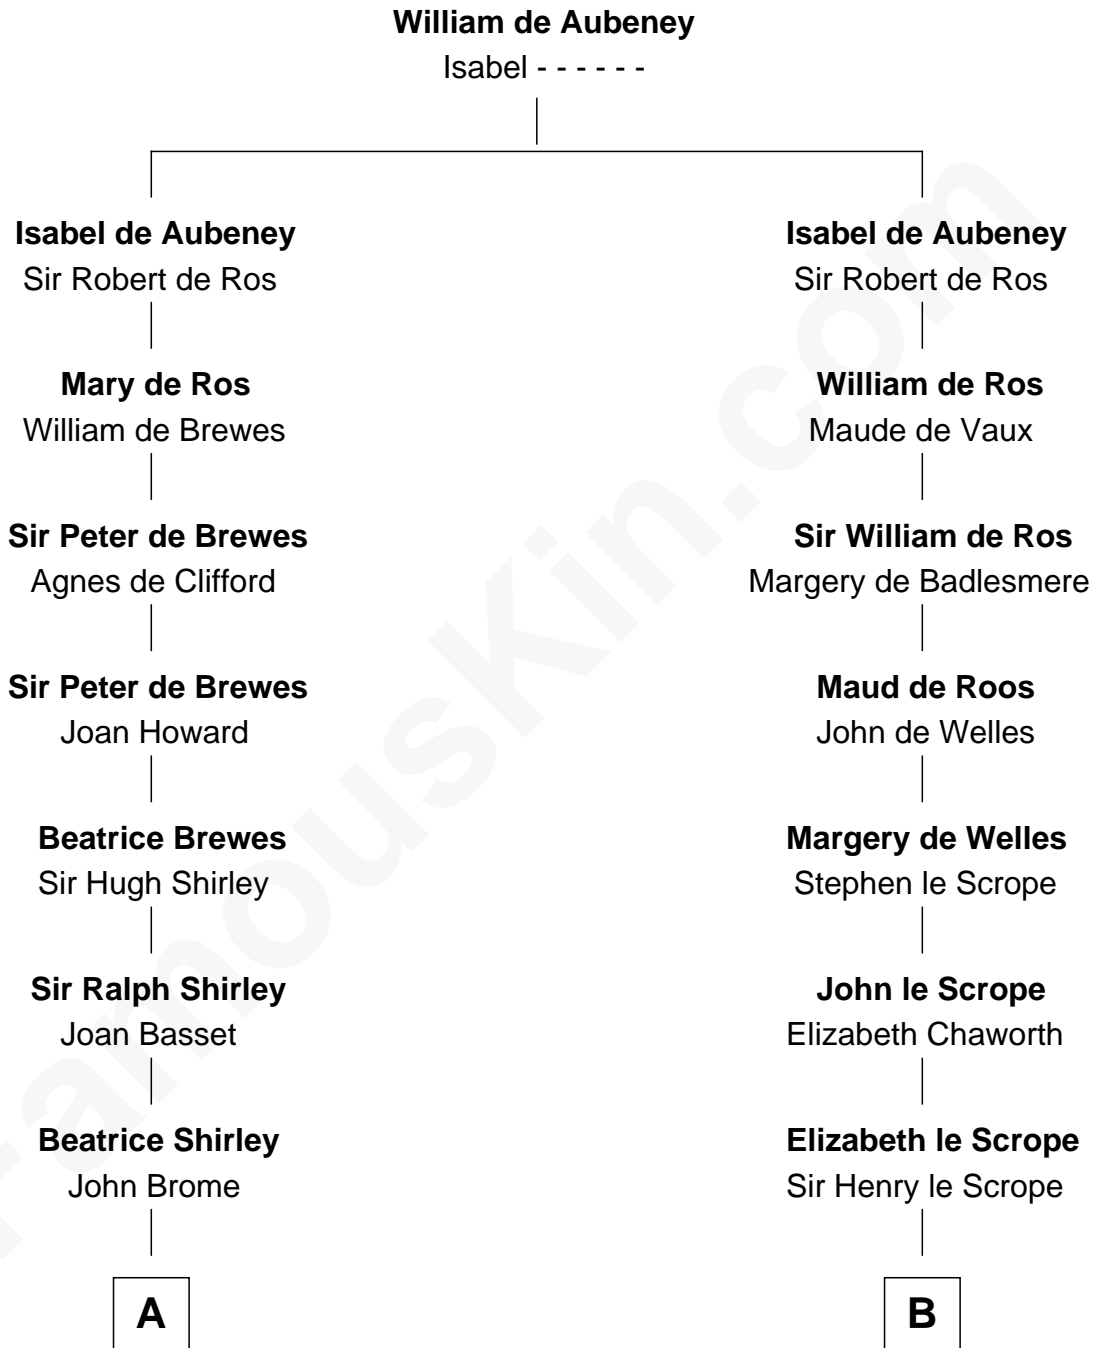

FamousKin.com

Relationship Chart of

Bill Weld

68th Governor of Massachusetts

16th cousin 5 times removed of

Francis Lightfoot Lee

Signer of the Declaration of Independence

C

Thomas Swan Weld

Sarah Sumner

Dr. Francis Minot Weld

Fanny Elizabeth Bartholomew

Francis Minot Weld

Margaret Low White

David Weld

Mary Blake Nichols