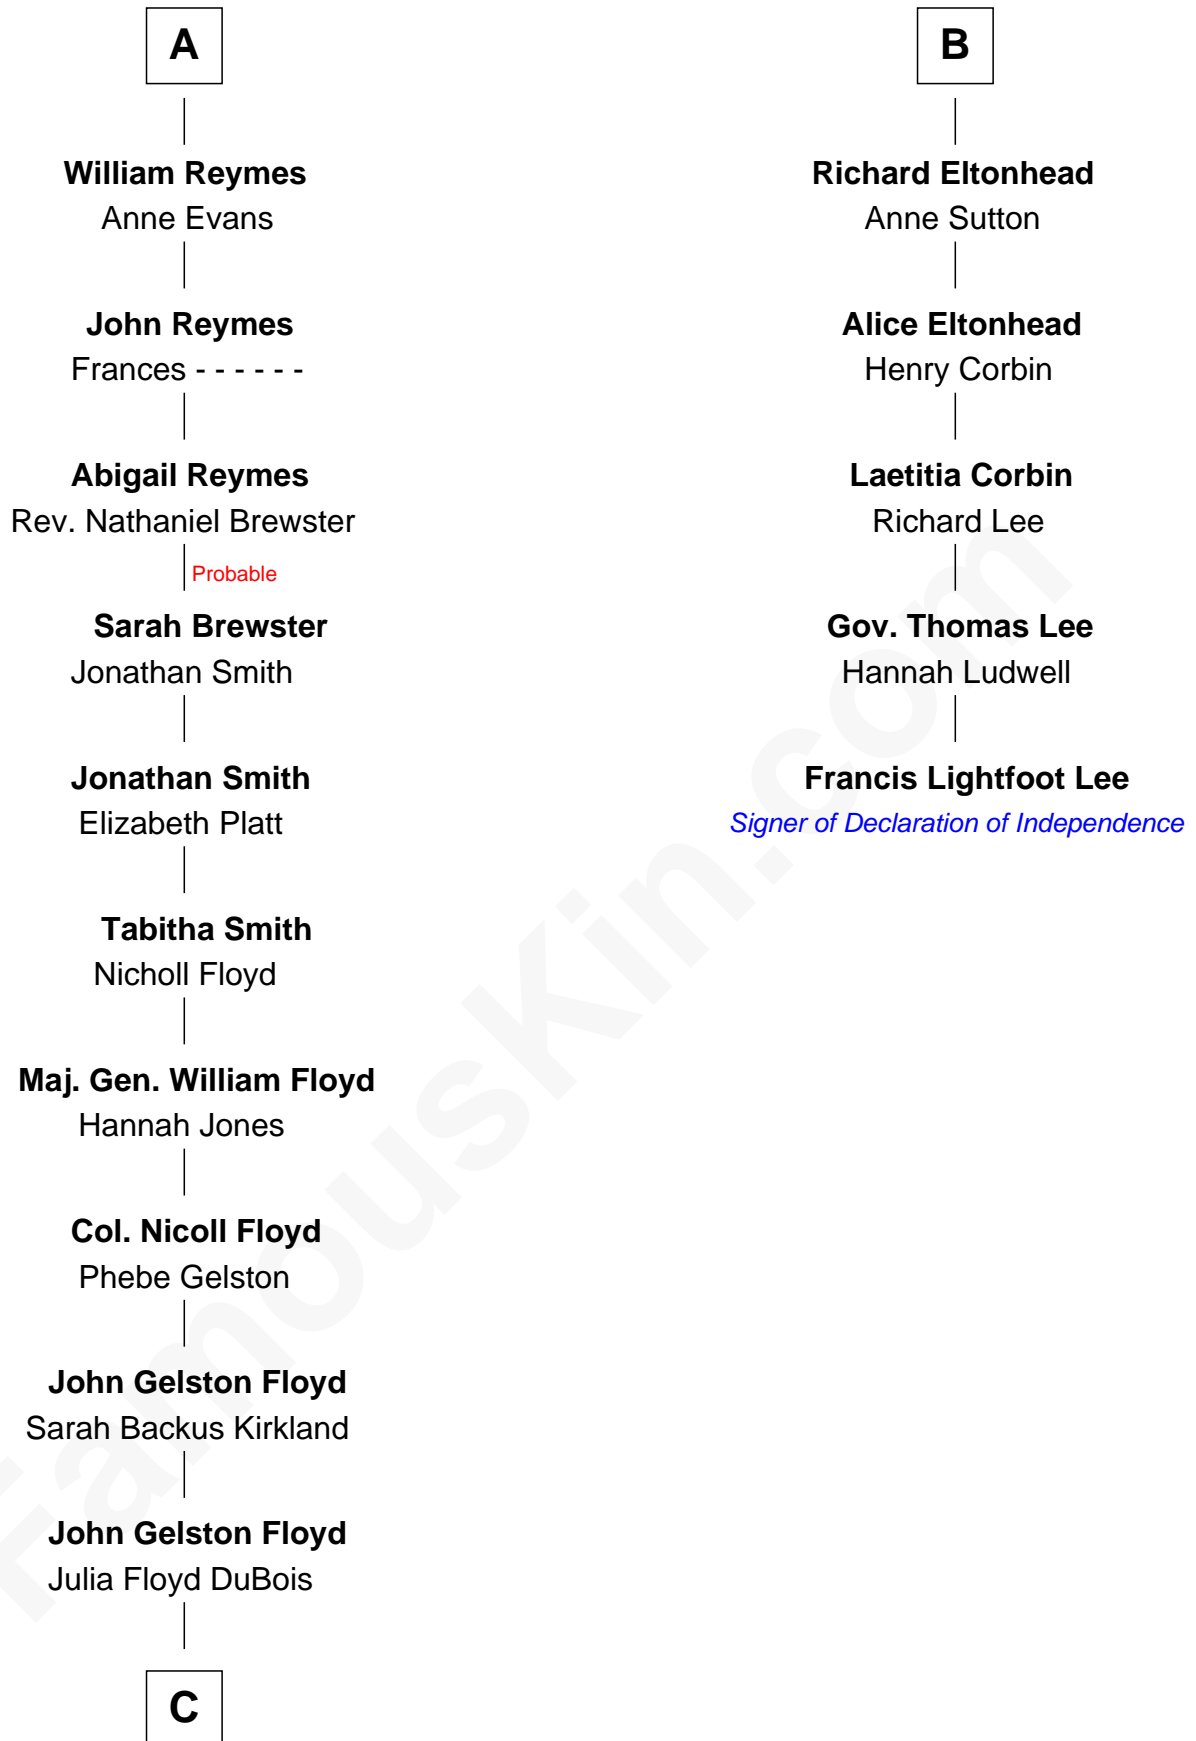

FamousKin.com

Relationship Chart of

Bill Weld

68th Governor of Massachusetts

11th cousin 8 times removed of

Francis Lightfoot Lee

Signer of the Declaration of Independence

Sir Richard Fitzalan

Elizabeth de Bohun

C

—
Cornelia DuBois Floyd

John Treadwell Nichols

—
Mary Blake Nichols

David Weld

—
Bill Weld

68th Governor of Massachusetts