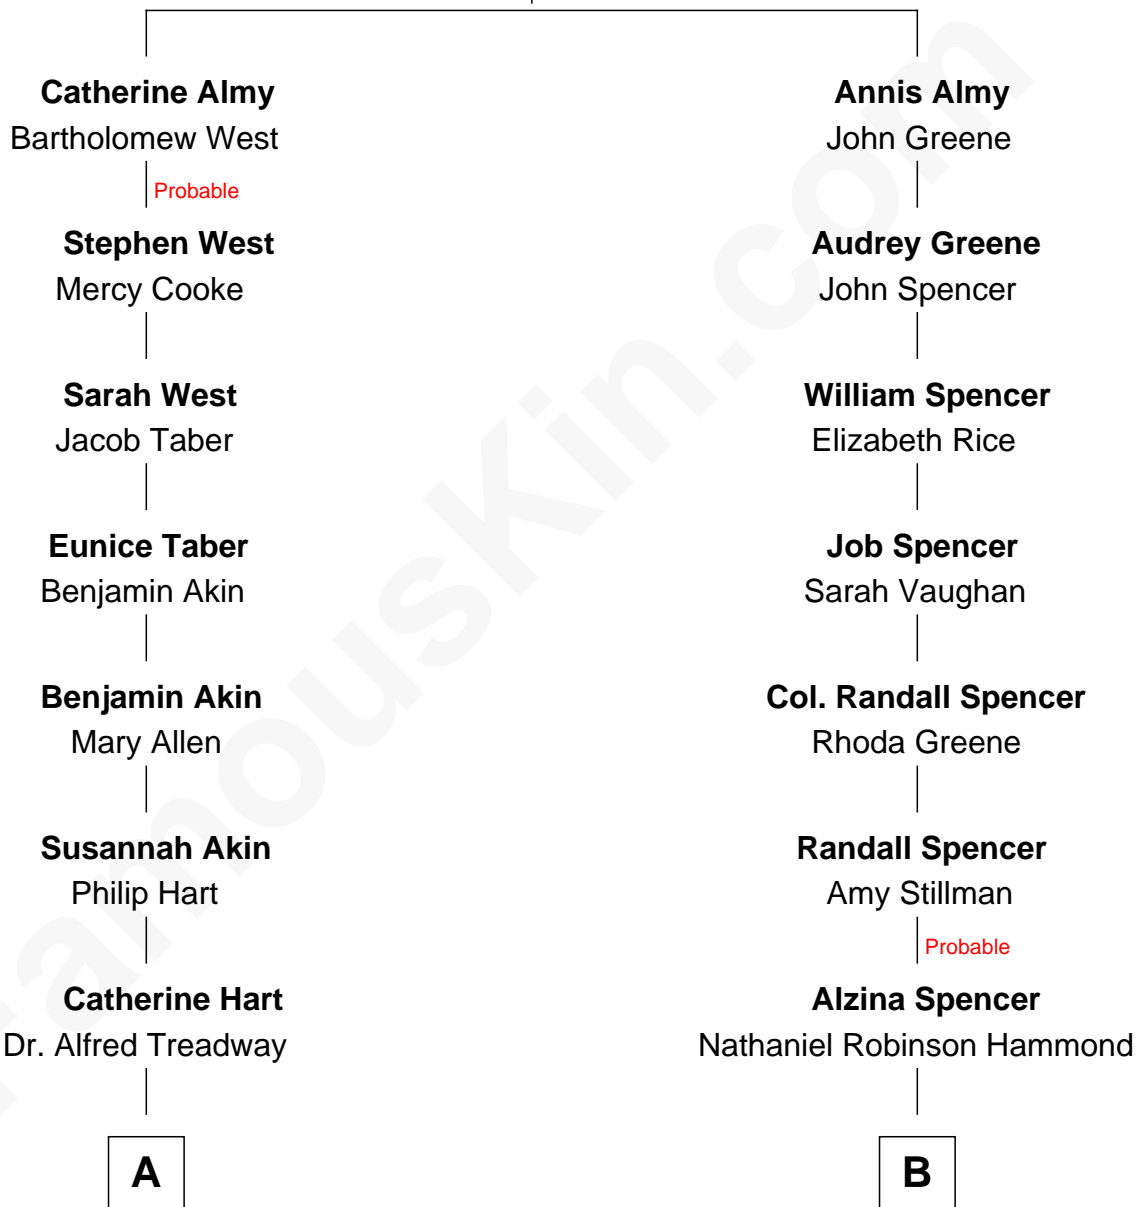

FamousKin.com Relationship Chart of

Bill Weld

68th Governor of Massachusetts

11th cousin 1 time removed of

Amy Adams

Movie Actress

William Almy
Audrey Barlow

A

Elizabeth Hart Treadway
Alexander Moss White

William Augustus White
Harriet Hillard

Margaret Low White
Francis Minot Weld

David Weld
Mary Blake Nichols

Bill Weld
68th Governor of Massachusetts

B

Milton Datus Hammond
Emeline Tibbitts