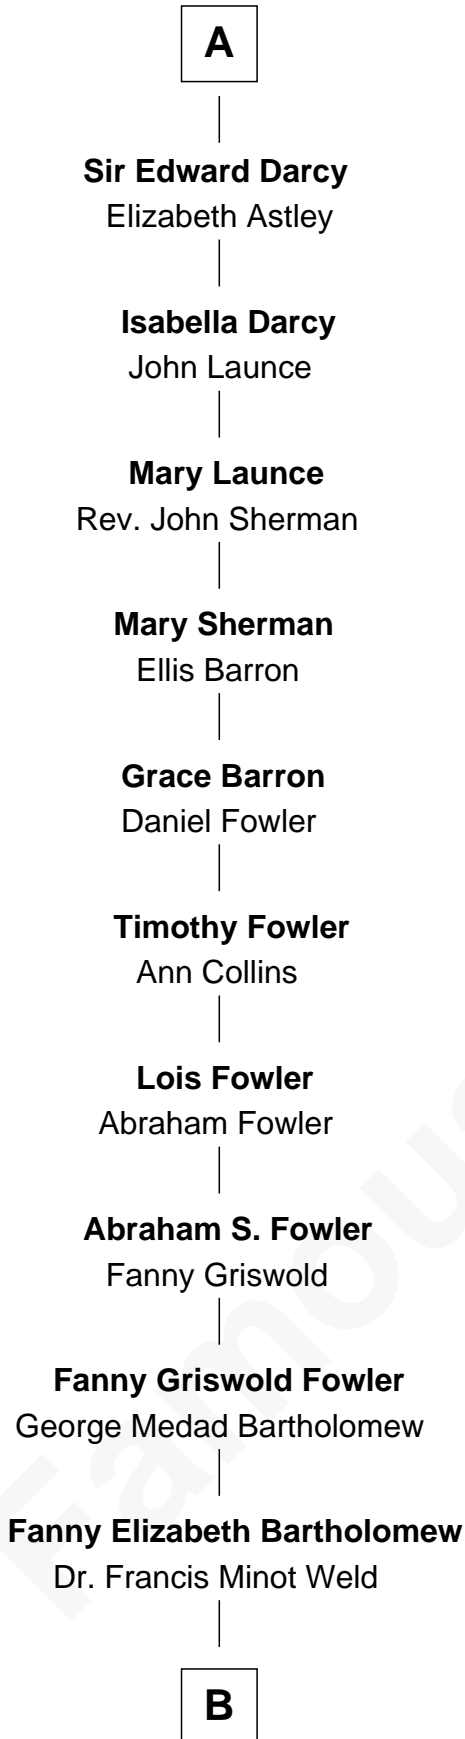

FamousKin.com

Relationship Chart of

Bill Weld

68th Governor of Massachusetts

7th cousin 12 times removed of

Jane Seymour

3rd Wife of King Henry VIII

Edward III, King of England

Philippa of Hainault

Sir Thomas Plantagenet

Eleanor de Bohun

Anne Plantagenet

Sir William Bourchier

Sir John Bourchier

Margaret Berners

Sir Humphrey Bourchier

Elizabeth Tilney

Margaret Bourchier

Sir Thomas Bryan

Elizabeth Bryan

Sir Nicholas Carew

Mary Carew

Sir Arthur Darcy

A

Mary Clifford

Sir Philip Wentworth

Sir Henry Wentworth

Anne Say

Margery Wentworth

Sir John Seymour

Jane Seymour

Wife of King Henry VIII