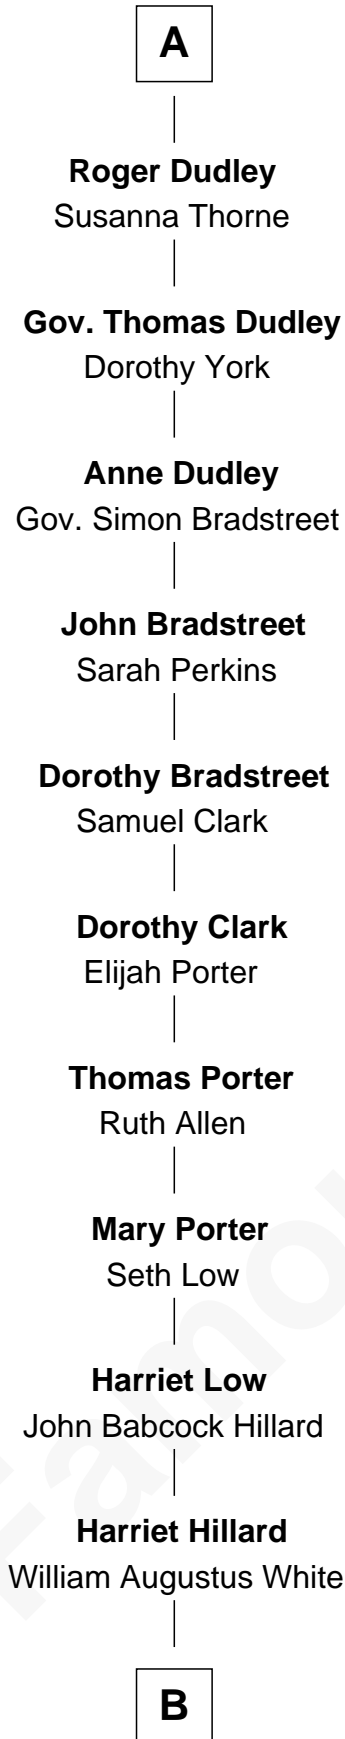

FamousKin.com

Relationship Chart of

Bill Weld

68th Governor of Massachusetts
6th cousin 13 times removed of

Jane Seymour
3rd Wife of King Henry VIII

B

—
Margaret Low White

Francis Minot Weld

—
David Weld

Mary Blake Nichols

—
Bill Weld

68th Governor of Massachusetts

FamousKin.com