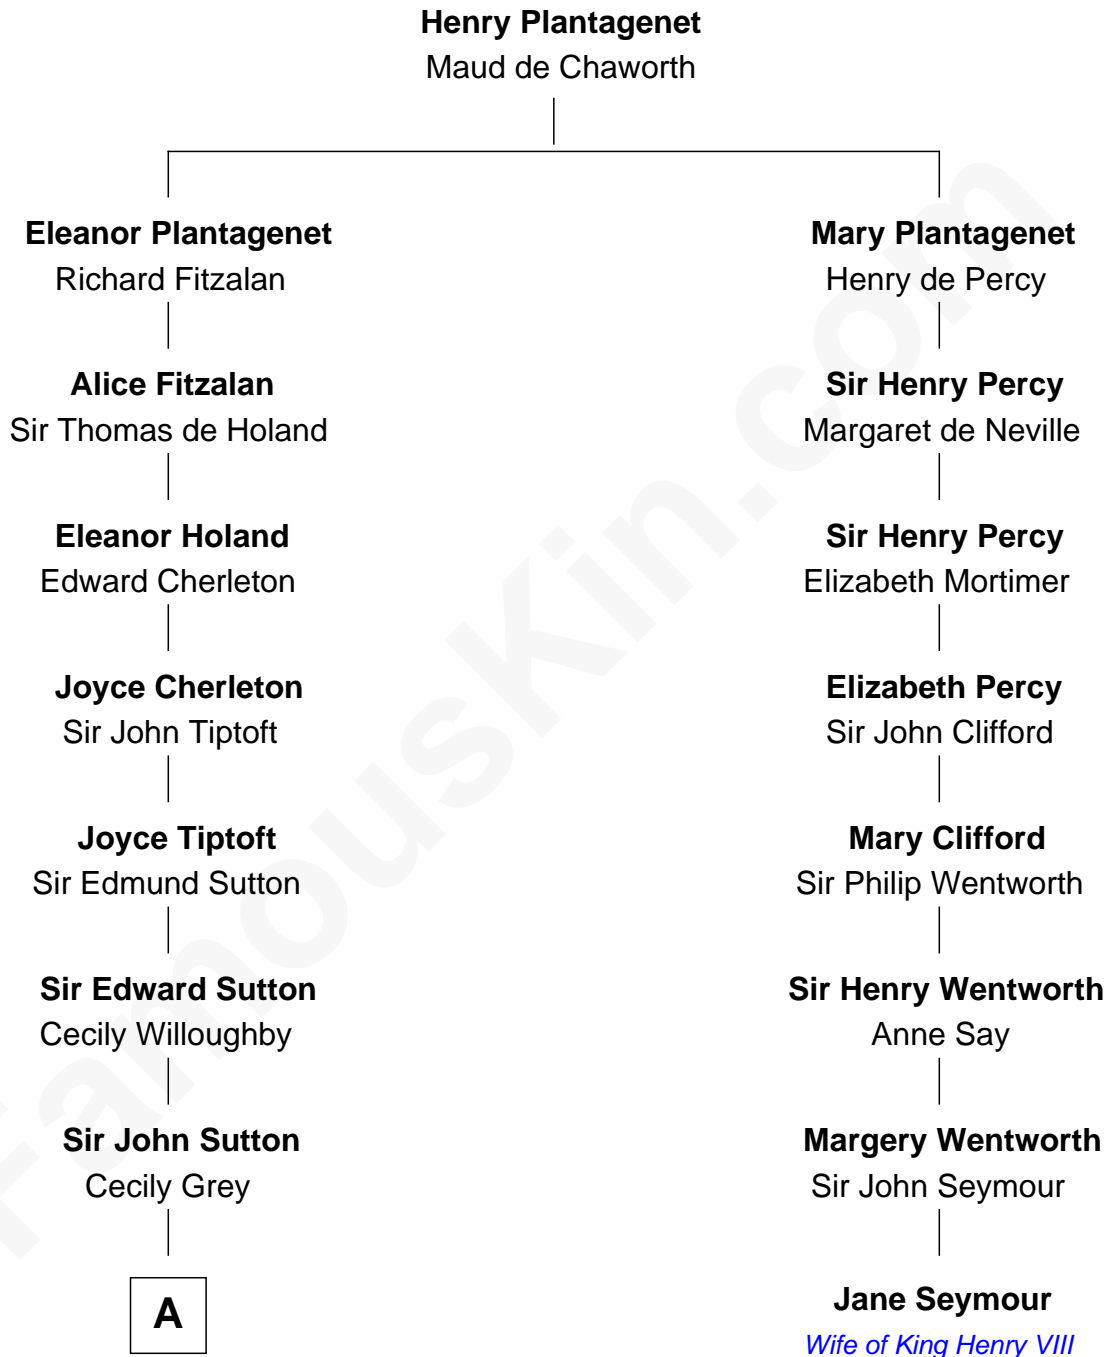

FamousKin.com

Relationship Chart of

Bill Weld

68th Governor of Massachusetts

7th cousin 13 times removed of

Jane Seymour

3rd Wife of King Henry VIII

B

—
Harriet Hillard
William Augustus White

—
Margaret Low White
Francis Minot Weld

—
David Weld
Mary Blake Nichols

—
Bill Weld
68th Governor of Massachusetts

FamousKin.com