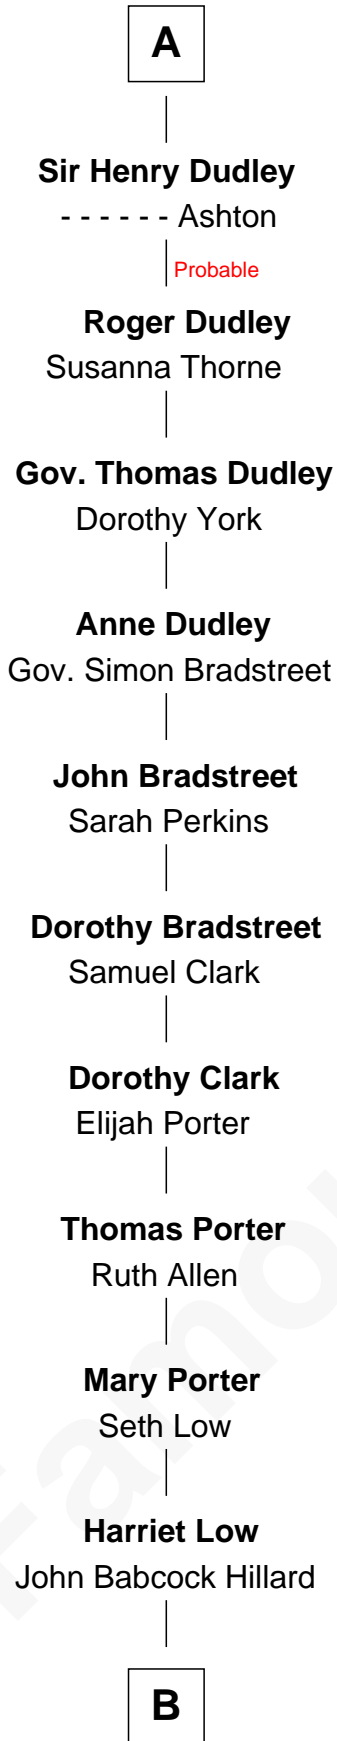

FamousKin.com

Relationship Chart of

Bill Weld

68th Governor of Massachusetts

7th cousin 13 times removed of

Jane Seymour

3rd Wife of King Henry VIII

B

—
Harriet Hillard
William Augustus White

—
Margaret Low White
Francis Minot Weld

—
David Weld
Mary Blake Nichols

—
Bill Weld
68th Governor of Massachusetts

FamousKin.com